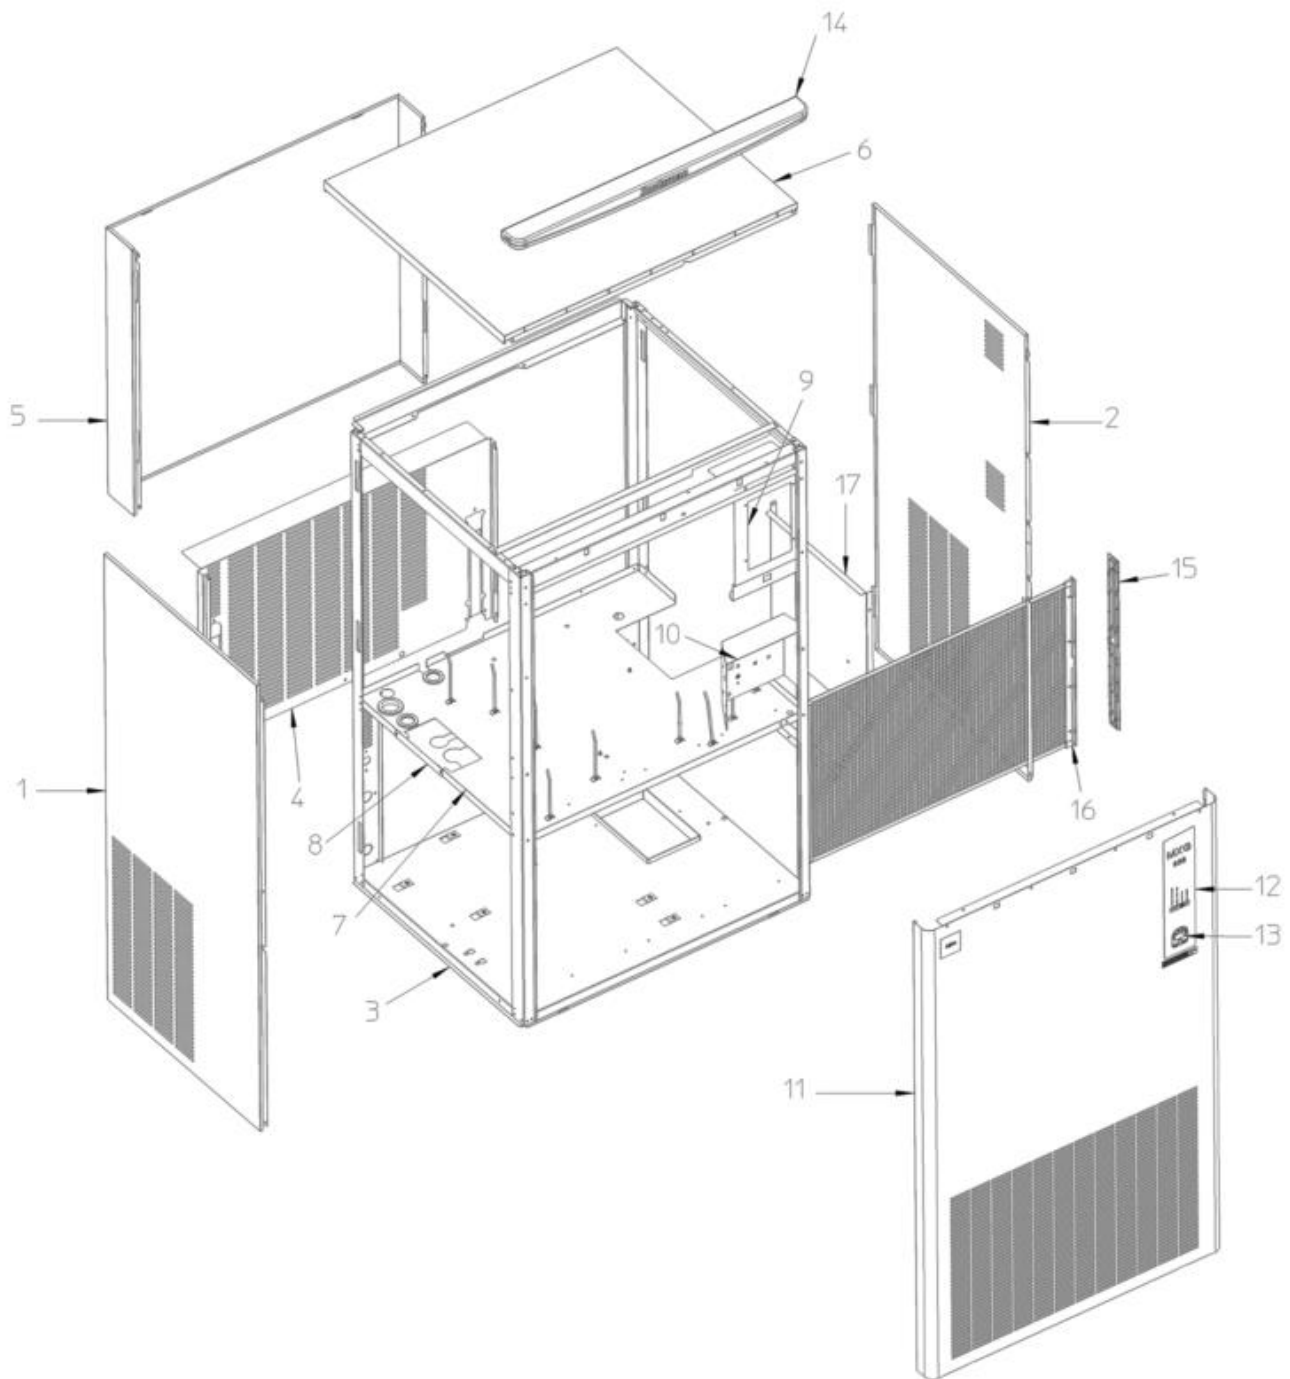

-
- 1 UNIT PANELS
 - 2 REFRIGERANT SYSTEM AIR COOL
 - 3 REFRIGERANT SYSTEM WATER COOLED
 - 4 WATER SYSTEM
 - 5 P.C. BOARD AND SENSORS ASSY

Pos	Code	Description
0001	SC722851 00	LEFT SIDE PANEL
0002	SC722852 00	RIGHT SIDE PANEL AC
0002	SC722852 01	RIGHT SIDE PANEL WC
0003	SC791163 00R	UNIT FRAME ASSY
0004	SC722853 00	REAR LOWER PANEL
0005	SC722845 00	UPPER REAR PANEL
0006	SC722847 00	TOP PANEL
0007	SC704355 00	PANEL
0008	SC702804 00	PANEL
0009	SC724549 00	PCB BRACKET
0010	SC705275 00	ELECTRIC BOX
0011	SC722850 00	FRONT PANEL
0012	SC651513 04	LABEL
0013	SC661121 00	PLASTIC PROTECTION
0014	SC661142 01	PLASTIC BRACKET
0015	SC661150 01	FILTER FRAME
0016	SC793242 01R	FILTER
0017	SC702803 00	PANEL

Pos	Code	Description
0001	SC630144 00	CRANCKCASE HEATER
0001	SC670099 21	COMPRESSOR 400/50/3
0002	SC630137 00	MECHANICAL FILTER
0003	SC620570 00	FAN MOTOR ASSY
0004	SC620569 00	AIR COOLED CONDENSER
0005	SC724423 00	BRACKET
0006	SCCM 19635339	LIQUID RECEIVER
0007	SC670049 00	DRIER
0008	SC650379 04	ACCUMULATOR
0009	SC630020 02	MECHANICAL FILTER
0010	SC620306 46	HOT GAS VALVE BODY
0010	SC620306 48	COIL - 230/50-60
0011	SC620492 00	TXV
0011	SC620492 03	TXV ORIFICE
0012	SC650109 00	VALVE BODY
0013	SC670012 00	VALVE CORE
0014	SC650106 00	CAP
0015	SC784434 05	EVAPORATOR ASSY - LARGE
0015	SC784435 05	EVAPORATOR ASSY - MEDIUM
0015	SC784436 01	EVAPORATOR ASSY - SMALL
0016	SC630137 06	FILTER
0017	SC620306 07	HOT GAS VALVE BODY
0017	SC620306 48	COIL - 230/50-60