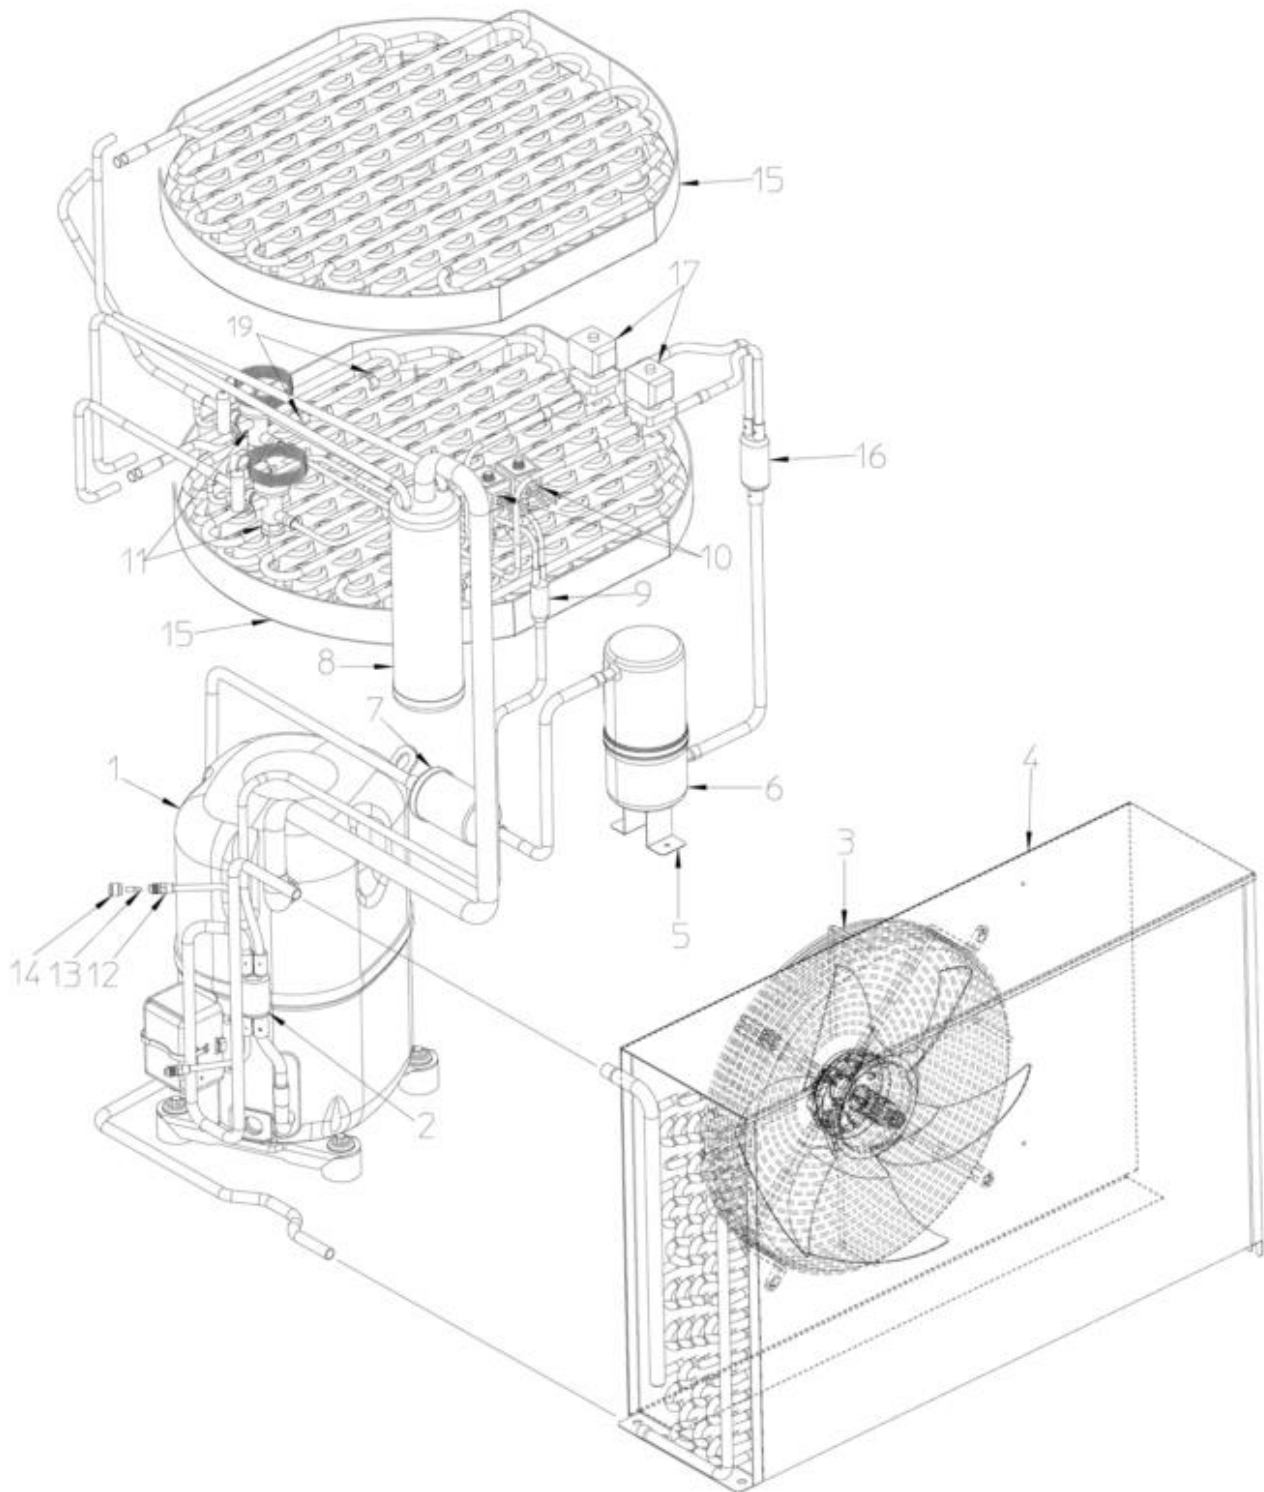

-
- 1 UNIT PANELS
 - 2 REFRIGERANT SYSTEM AIR COOL
 - 3 REFRIGERANT SYSTEM WATER COOLED
 - 4 WATER SYSTEM
 - 5 P.C. BOARD AND SENSORS ASSY

Pos	Code	Description
0001	SC722851 00	LEFT SIDE PANEL
0002	SC722852 00	RIGHT SIDE PANEL AC
0002	SC722852 01	RIGHT SIDE PANEL WC
0003	SC791163 00R	UNIT FRAME ASSY
0004	SC722853 00	REAR LOWER PANEL
0005	SC722845 00	UPPER REAR PANEL
0006	SC722847 00	TOP PANEL
0007	SC704355 00	PANEL
0008	SC702804 00	PANEL
0009	SC724549 00	PCB BRACKET
0010	SC705275 00	ELECTRIC BOX
0011	SC722850 00	FRONT PANEL
0012	SC651513 04	LABEL
0013	SC661121 00	PLASTIC PROTECTION
0014	SC661142 01	PLASTIC BRACKET
0015	SC661150 01	FILTER FRAME
0016	SC793242 01R	FILTER
0017	SC702803 00	PANEL

Pos	Code	Description
0001	SC630144 00	CRANCKCASE HEATER
0001	SC670099 21	COMPRESSOR 400/50/3
0002	SC630137 00	MECHANICAL FILTER
0003	SC620570 00	FAN MOTOR ASSY
0004	SC620569 00	AIR COOLED CONDENSER
0005	SC724423 00	BRACKET
0006	SCCM 19635339	LIQUID RECEIVER
0007	SC670049 00	DRIER
0008	SC650379 04	ACCUMULATOR
0009	SC630020 02	MECHANICAL FILTER
0010	SC620306 46	HOT GAS VALVE BODY
0010	SC620306 48	COIL - 230/50-60
0011	SC620492 00	TXV
0011	SC620492 03	TXV ORIFICE
0012	SC650109 00	VALVE BODY
0013	SC670012 00	VALVE CORE
0014	SC650106 00	CAP
0015	SC784434 05	EVAPORATOR ASSY - LARGE
0015	SC784435 05	EVAPORATOR ASSY - MEDIUM
0015	SC784436 01	EVAPORATOR ASSY - SMALL
0016	SC630137 06	FILTER
0017	SC620306 07	HOT GAS VALVE BODY
0017	SC620306 48	COIL - 230/50-60