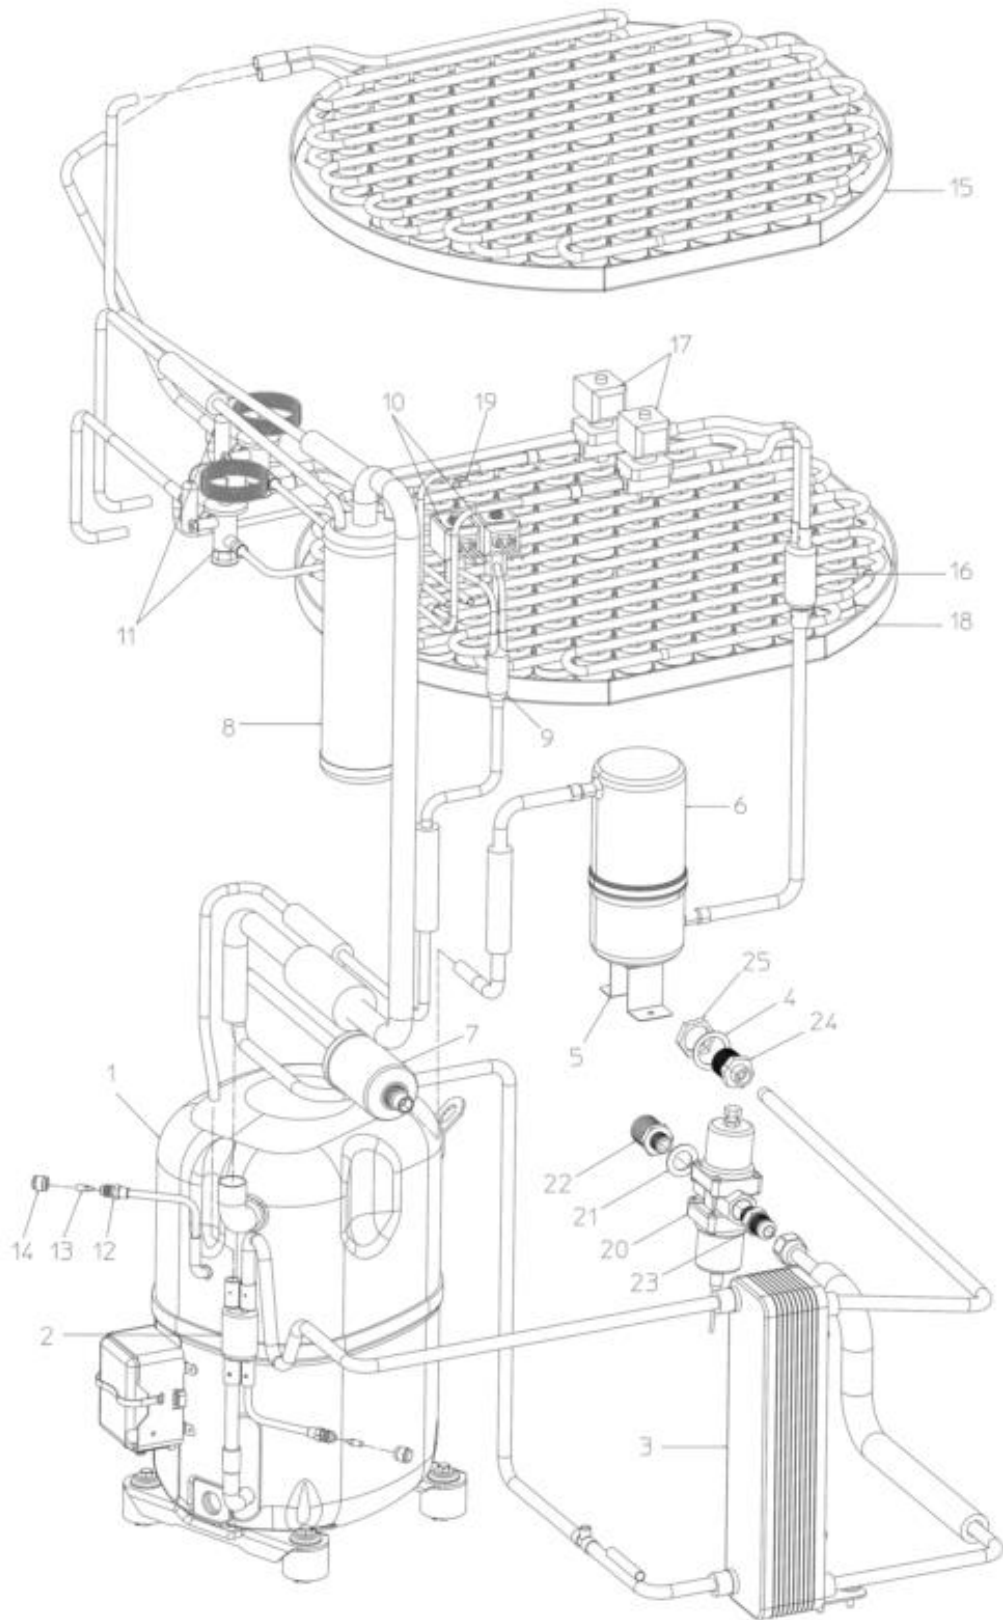

-
- 1 UNIT PANELS
 - 2 REFRIGERANT SYSTEM AIR COOL
 - 3 REFRIGERANT SYSTEM WATER COOLED
 - 4 WATER SYSTEM
 - 5 P.C. BOARD AND SENSORS ASSY

Pos	Code	Description
0001	SC722851 00	LEFT SIDE PANEL
0002	SC722852 00	RIGHT SIDE PANEL AC
0002	SC722852 01	RIGHT SIDE PANEL WC
0003	SC791163 00R	UNIT FRAME ASSY
0004	SC722853 00	REAR LOWER PANEL
0005	SC722845 00	UPPER REAR PANEL
0006	SC722847 00	TOP PANEL
0007	SC704355 00	PANEL
0008	SC702804 00	PANEL
0009	SC724549 00	PCB BRACKET
0010	SC705275 00	ELECTRIC BOX
0011	SC722850 00	FRONT PANEL
0012	SC651513 04	LABEL
0013	SC661121 00	PLASTIC PROTECTION
0014	SC661142 01	PLASTIC BRACKET
0015	SC661150 01	FILTER FRAME
0016	SC793242 01R	FILTER
0017	SC702803 00	PANEL

Pos	Code	Description
0001	SC630144 00	CRANCKCASE HEATER
0001	SC670099 21	COMPRESSOR 400/50/3
0002	SC630137 00	MECHANICAL FILTER
0003	SC620570 00	FAN MOTOR ASSY
0004	SC620569 00	AIR COOLED CONDENSER
0005	SC724423 00	BRACKET
0006	SCCM 19635339	LIQUID RECEIVER
0007	SC670049 00	DRIER
0008	SC650379 04	ACCUMULATOR
0009	SC630020 02	MECHANICAL FILTER
0010	SC620306 46	HOT GAS VALVE BODY
0010	SC620306 48	COIL - 230/50-60
0011	SC620492 00	TXV
0011	SC620492 03	TXV ORIFICE
0012	SC650109 00	VALVE BODY
0013	SC670012 00	VALVE CORE
0014	SC650106 00	CAP
0015	SC784434 05	EVAPORATOR ASSY - LARGE
0015	SC784435 05	EVAPORATOR ASSY - MEDIUM
0015	SC784436 01	EVAPORATOR ASSY - SMALL
0016	SC630137 06	FILTER
0017	SC620306 07	HOT GAS VALVE BODY
0017	SC620306 48	COIL - 230/50-60