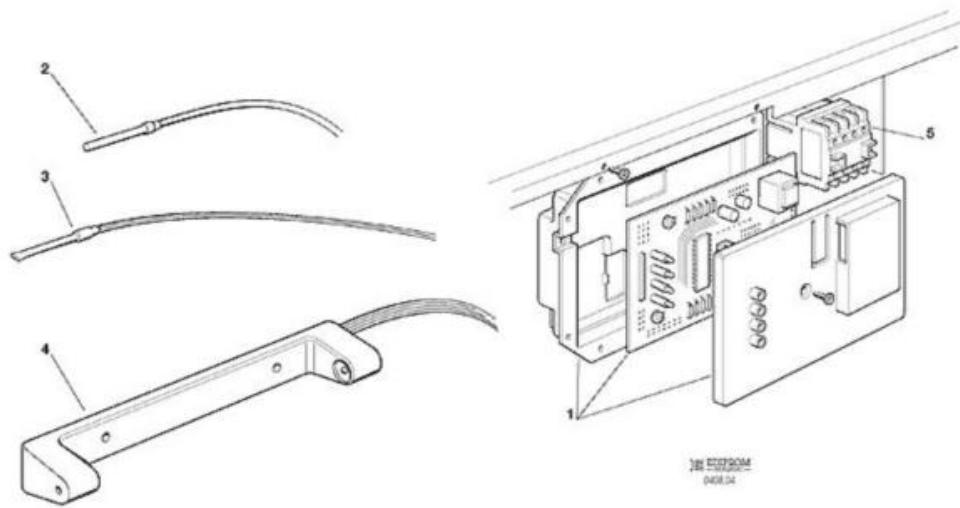

-
- 1 UNIT PANELS
 - 2 REFRIGERANT SYSTEM AIR COOL
 - 3 WATER SYSTEM
 - 4 P.C. BOARD AND SENSORS ASSY

Pos	Code	Description
0001	SC791162 00R	UNIT FRAME
0002	SC722835 02	FRONT PANEL
0003	SC722833 00	UPPER REAR PANEL
0004	SC722815 00	LEFT PANEL
0005	SC722814 00	RIGHT PANEL
0006	SC722847 00	TOP PANEL
0007	SC722837 00	LOWER REAR PANEL
0008	SC705277 00	BRACKET
0009	SC705268 00	ELECTRICAL BOX
0010	SC724545 00	PCB BRACKET
0011	SC661142 01	PLASTIC BRACKET
0012	SC702802 00	PCB BRACKET
0013	SC651670 02	MXG 437 LABEL
0015	SC661144 00	AIR FILTER
0016	SC661143 00	AIR FILTER FRAME

Pos	Code	Description
0001	SC670108 03	COMPRESSOR 230/50/1
0002	SC630137 01	MECHANICAL FILTER
0003	SC620419 65	FAN MOTOR BRACKET
0004	SC620625 00	CONDENSER
0005	SC630003 11	DRIER
0006	SCEMB 2289018	PROTECTOR 230/50
0007	SC620306 46	HOT GAS VALVE BODY
0007	SC620306 48	COIL - 230/50-60
0008	SCEMB 2253312	RUN CAPACITOR - 230/50
0009	SCEMB 1253023	RELAY 230/50/1
0010	SCEMB 2252274	START CAPACITOR
0011	SC784816 04R	SUCTION LINE ASSY
0012	SC650109 00	VALVE BODY
0013	SC670012 00	VALVE CORE
0014	SC650106 00	CAP
0015	SC620419 04	FAN MOTOR - 230/50-60
0016	SC620419 34	FAN BLADE - 50HZ
0016	SC620419 35	FAN BLADE - 60HZ
0017	SC784434 05	EVAPORATOR ASSY - LARGE
0017	SC784435 05	EVAPORATOR ASSY - MEDIUM
0017	SC784436 01	EVAPORATOR ASSY - SMALL

Pos	Code	Description
0001	SC650105 54	INLET VALVE - 230/50 - 60
0002	SC281900 01	TUBE 16X10
0003	SC440013 08	TRUST WASHER
0004	SC793127 03	SPRAY BAR
0005	SC660475 00	BEARING
0006	SC660483 00	PLASTIC FLANGE
0007	SC784344 00R	SUMP & FREEZING CHAMBER
0008	SC660487 01	INNER BOTTOM
0009	SC660491 00	EVAPORATOR COVER
0010	SC650538 00	INSULATION
0011	SC620430 09	WATER PUMP 230/50/1
0012	SC723132 05	PUMP BRACKET
0013	SC660488 01	MOBILE INNER BOTTOM
0014	SC661135 03	ICE CHUTE
0016	SC610148 10	TUBE
0017	SC610188 00	TUBE
0018	SC610236 00	TUBE
0019	SC660224 02	DRAIN FITTING
0020	SC660535 00	PLASTIC NUT
0021	SC620460 00	WATER DRAIN VALVE