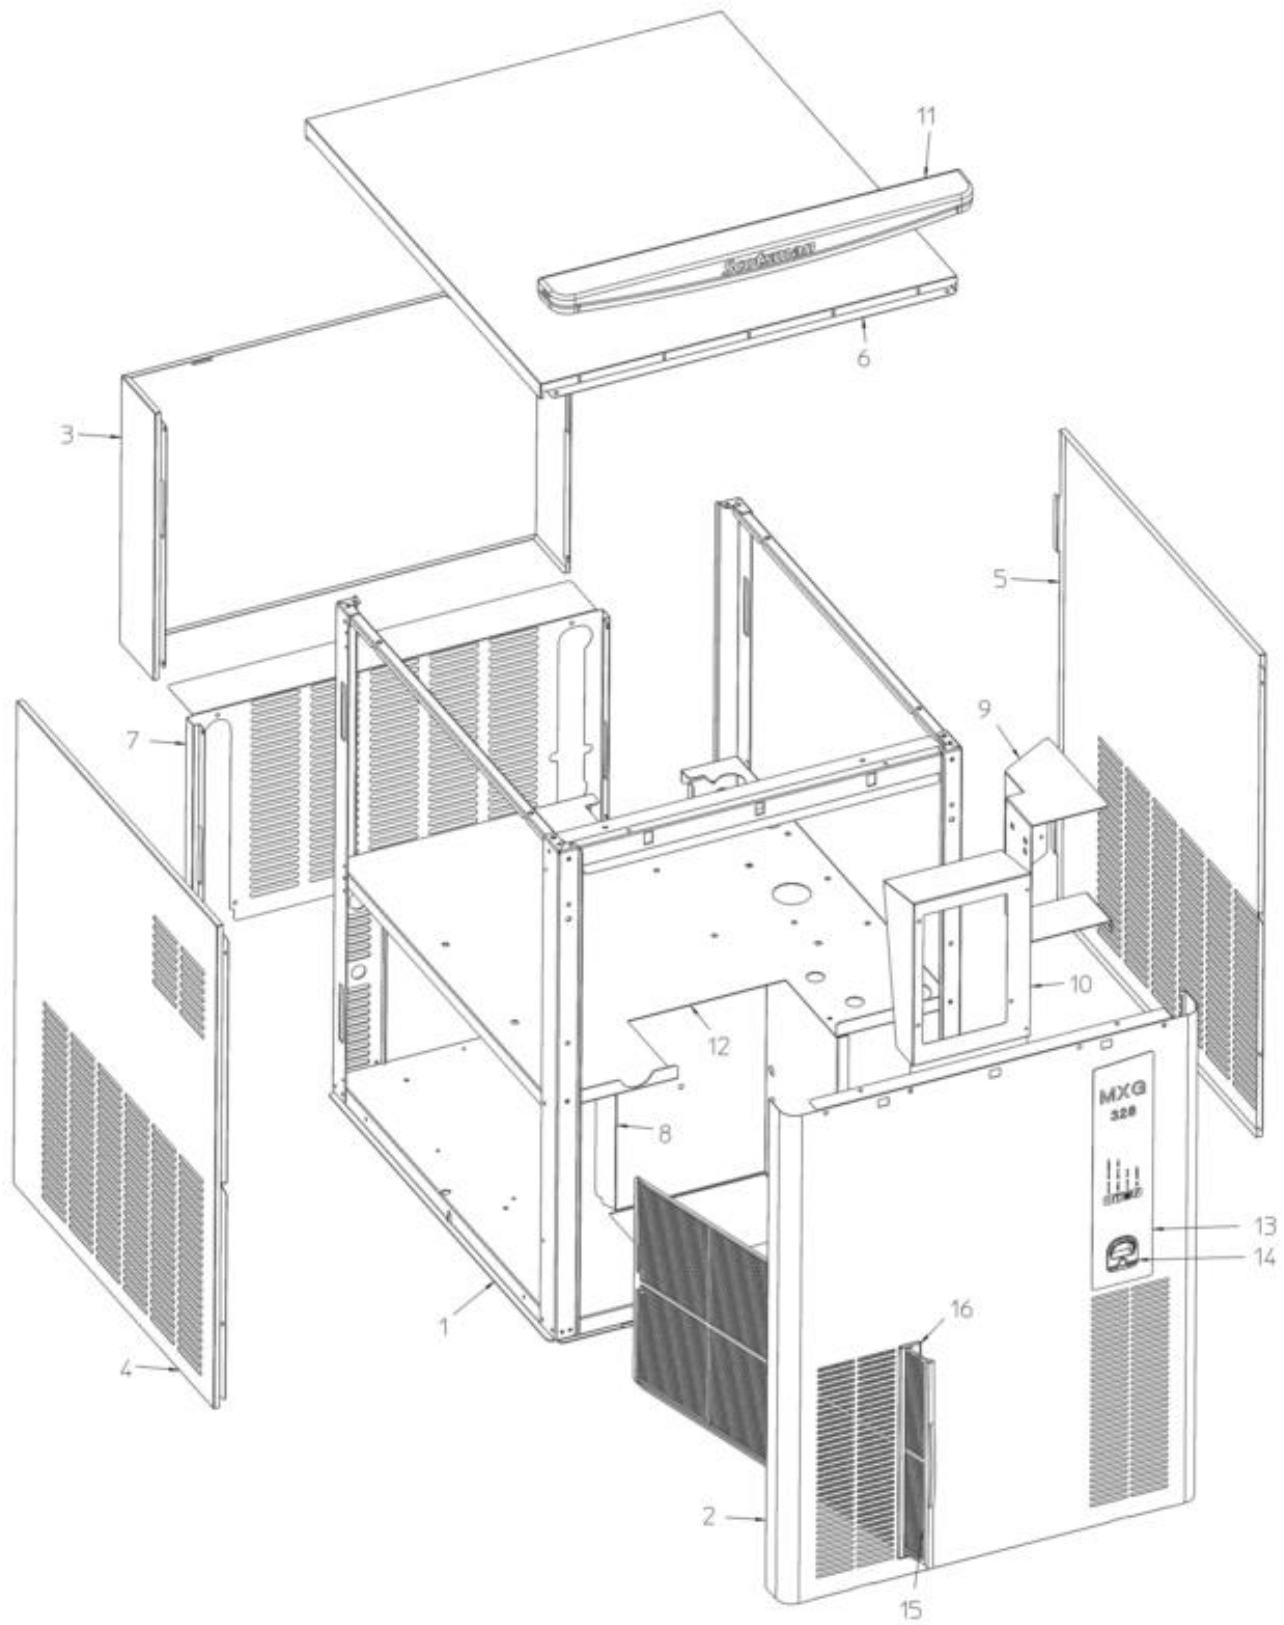

-
- 1 UNIT PANELS
 - 2 REFRIGERANT SYSTEM AIR COOL
 - 3 WATER SYSTEM
 - 4 P.C. BOARD AND SENSORS ASSY

Pos	Code	Description
0001	SC791162 00R	UNIT FRAME
0002	SC722835 02	FRONT PANEL
0003	SC722833 00	UPPER REAR PANEL
0004	SC722815 00	LEFT PANEL
0005	SC722814 00	RIGHT PANEL
0006	SC722847 00	TOP PANEL
0007	SC722837 00	LOWER REAR PANEL
0008	SC705277 00	BRACKET
0009	SC705268 00	ELECTRICAL BOX
0010	SC724545 00	PCB BRACKET
0011	SC661142 01	PLASTIC BRACKET
0012	SC702802 00	PCB BRACKET
0013	SC651670 02	MXG 437 LABEL
0015	SC661144 00	AIR FILTER
0016	SC661143 00	AIR FILTER FRAME

Pos	Code	Description
0001	SC670108 03	COMPRESSOR 230/50/1
0002	SC630137 01	MECHANICAL FILTER
0003	SC620419 65	FAN MOTOR BRACKET
0004	SC620625 00	CONDENSER
0005	SC630003 11	DRIER
0006	SCEMB 2289018	PROTECTOR 230/50
0007	SC620306 46	HOT GAS VALVE BODY
0007	SC620306 48	COIL - 230/50-60
0008	SCEMB 2253312	RUN CAPACITOR - 230/50
0009	SCEMB 1253023	RELAY 230/50/1
0010	SCEMB 2252274	START CAPACITOR
0011	SC784816 04R	SUCTION LINE ASSY
0012	SC650109 00	VALVE BODY
0013	SC670012 00	VALVE CORE
0014	SC650106 00	CAP
0015	SC620419 04	FAN MOTOR - 230/50-60
0016	SC620419 34	FAN BLADE - 50HZ
0016	SC620419 35	FAN BLADE - 60HZ
0017	SC784434 05	EVAPORATOR ASSY - LARGE
0017	SC784435 05	EVAPORATOR ASSY - MEDIUM
0017	SC784436 01	EVAPORATOR ASSY - SMALL

Pos	Code	Description
0001	SC650105 54	INLET VALVE - 230/50 - 60
0002	SC281900 01	TUBE 16X10
0003	SC440013 08	TRUST WASHER
0004	SC793127 03	SPRAY BAR
0005	SC660475 00	BEARING
0006	SC660483 00	PLASTIC FLANGE
0007	SC784344 00R	SUMP & FREEZING CHAMBER
0008	SC660487 01	INNER BOTTOM
0009	SC660491 00	EVAPORATOR COVER
0010	SC650538 00	INSULATION
0011	SC620430 09	WATER PUMP 230/50/1
0012	SC723132 05	PUMP BRACKET
0013	SC660488 01	MOBILE INNER BOTTOM
0014	SC661135 03	ICE CHUTE
0016	SC610148 10	TUBE
0017	SC610188 00	TUBE
0018	SC610236 00	TUBE
0019	SC660224 02	DRAIN FITTING
0020	SC660535 00	PLASTIC NUT
0021	SC620460 00	WATER DRAIN VALVE