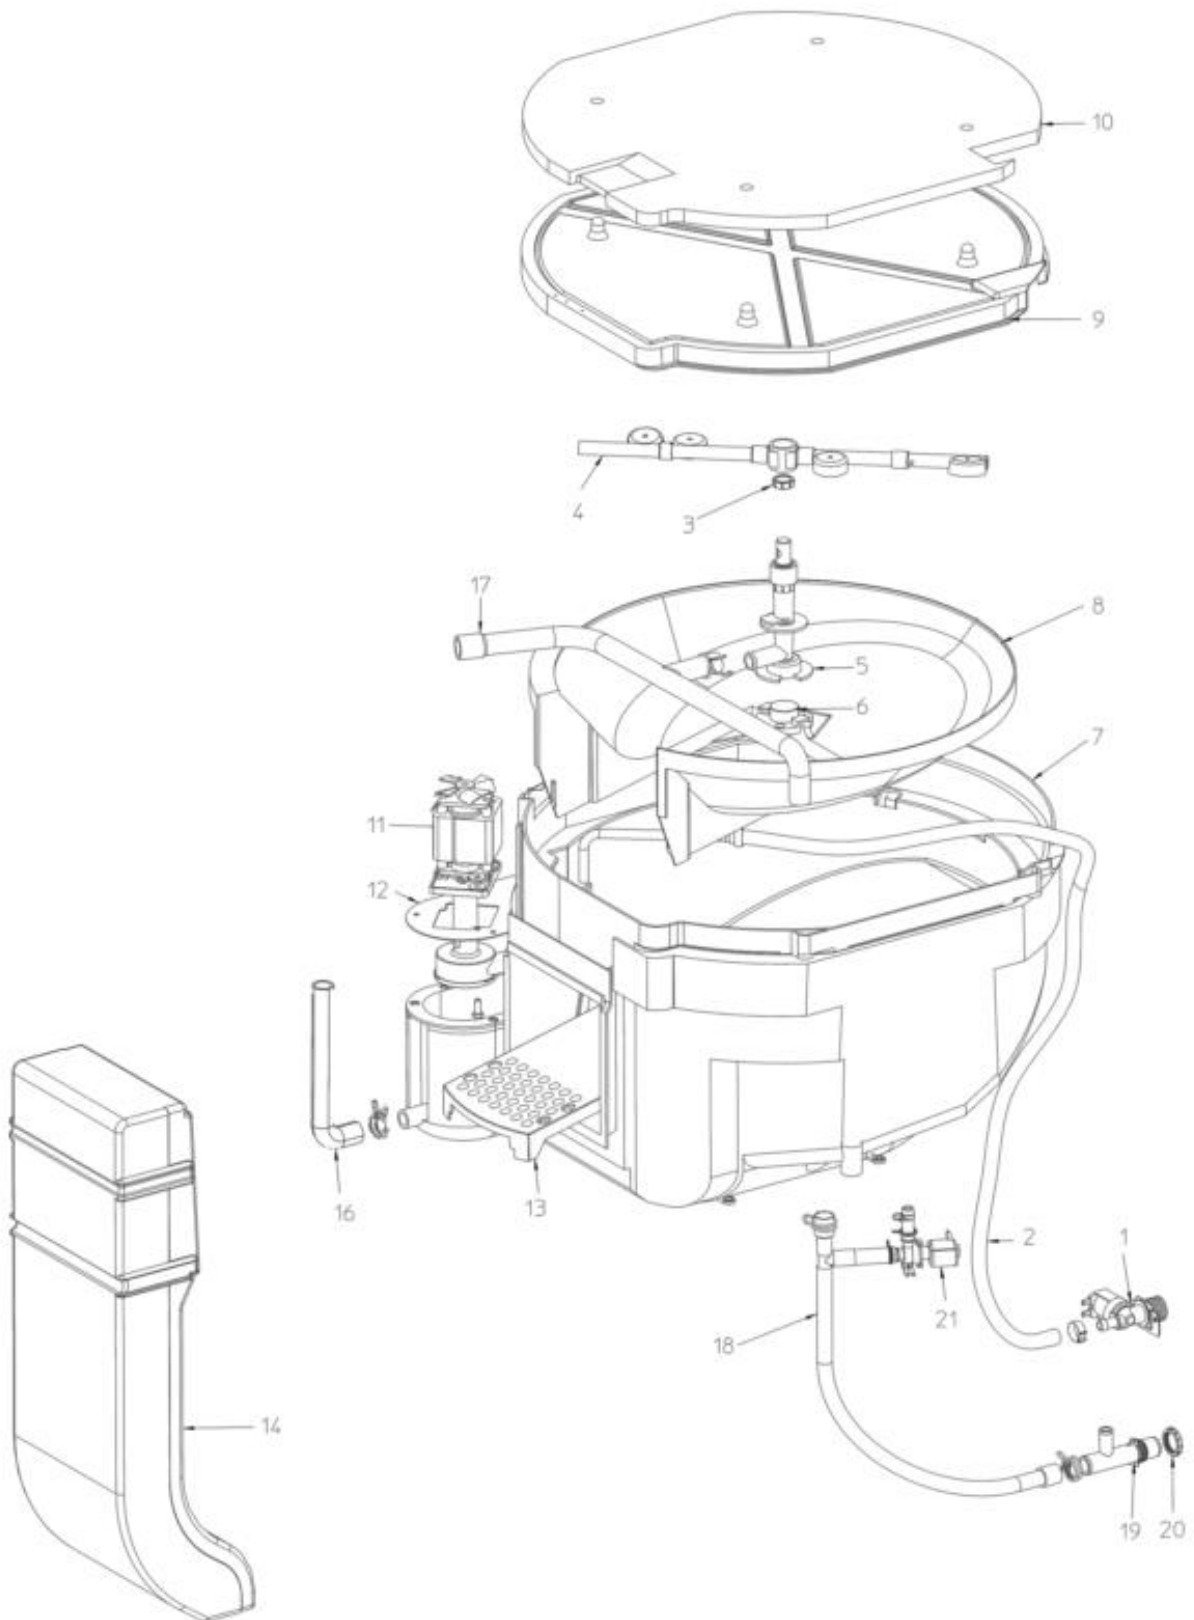

-
- 1 UNIT PANELS
 - 2 REFRIGERANT SYSTEM AIR COOL
 - 3 WATER SYSTEM
 - 4 P.C. BOARD AND SENSORS ASSY

Pos	Code	Description
0001	SC791162 00R	UNIT FRAME
0002	SC722835 02	FRONT PANEL
0003	SC722833 00	UPPER REAR PANEL
0004	SC722815 00	LEFT PANEL
0005	SC722814 00	RIGHT PANEL
0006	SC722847 00	TOP PANEL
0007	SC722837 00	LOWER REAR PANEL
0008	SC705277 00	BRACKET
0009	SC705268 00	ELECTRICAL BOX
0010	SC724545 00	PCB BRACKET
0011	SC661142 01	PLASTIC BRACKET
0012	SC702802 00	PCB BRACKET
0013	SC651670 02	MXG 437 LABEL
0015	SC661144 00	AIR FILTER
0016	SC661143 00	AIR FILTER FRAME

Pos	Code	Description
0001	SC670108 03	COMPRESSOR 230/50/1
0002	SC630137 01	MECHANICAL FILTER
0003	SC620419 65	FAN MOTOR BRACKET
0004	SC620625 00	CONDENSER
0005	SC630003 11	DRIER
0006	SCEMB 2289018	PROTECTOR 230/50
0007	SC620306 46	HOT GAS VALVE BODY
0007	SC620306 48	COIL - 230/50-60
0008	SCEMB 2253312	RUN CAPACITOR - 230/50
0009	SCEMB 1253023	RELAY 230/50/1
0010	SCEMB 2252274	START CAPACITOR
0011	SC784816 04R	SUCTION LINE ASSY
0012	SC650109 00	VALVE BODY
0013	SC670012 00	VALVE CORE
0014	SC650106 00	CAP
0015	SC620419 04	FAN MOTOR - 230/50-60
0016	SC620419 34	FAN BLADE - 50HZ
0016	SC620419 35	FAN BLADE - 60HZ
0017	SC784434 05	EVAPORATOR ASSY - LARGE
0017	SC784435 05	EVAPORATOR ASSY - MEDIUM
0017	SC784436 01	EVAPORATOR ASSY - SMALL

Pos	Code	Description
0001	SC650105 54	INLET VALVE - 230/50 - 60
0002	SC281900 01	TUBE 16X10
0003	SC440013 08	TRUST WASHER
0004	SC793127 03	SPRAY BAR
0005	SC660475 00	BEARING
0006	SC660483 00	PLASTIC FLANGE
0007	SC784344 00R	SUMP & FREEZING CHAMBER
0008	SC660487 01	INNER BOTTOM
0009	SC660491 00	EVAPORATOR COVER
0010	SC650538 00	INSULATION
0011	SC620430 09	WATER PUMP 230/50/1
0012	SC723132 05	PUMP BRACKET
0013	SC660488 01	MOBILE INNER BOTTOM
0014	SC661135 03	ICE CHUTE
0016	SC610148 10	TUBE
0017	SC610188 00	TUBE
0018	SC610236 00	TUBE
0019	SC660224 02	DRAIN FITTING
0020	SC660535 00	PLASTIC NUT
0021	SC620460 00	WATER DRAIN VALVE