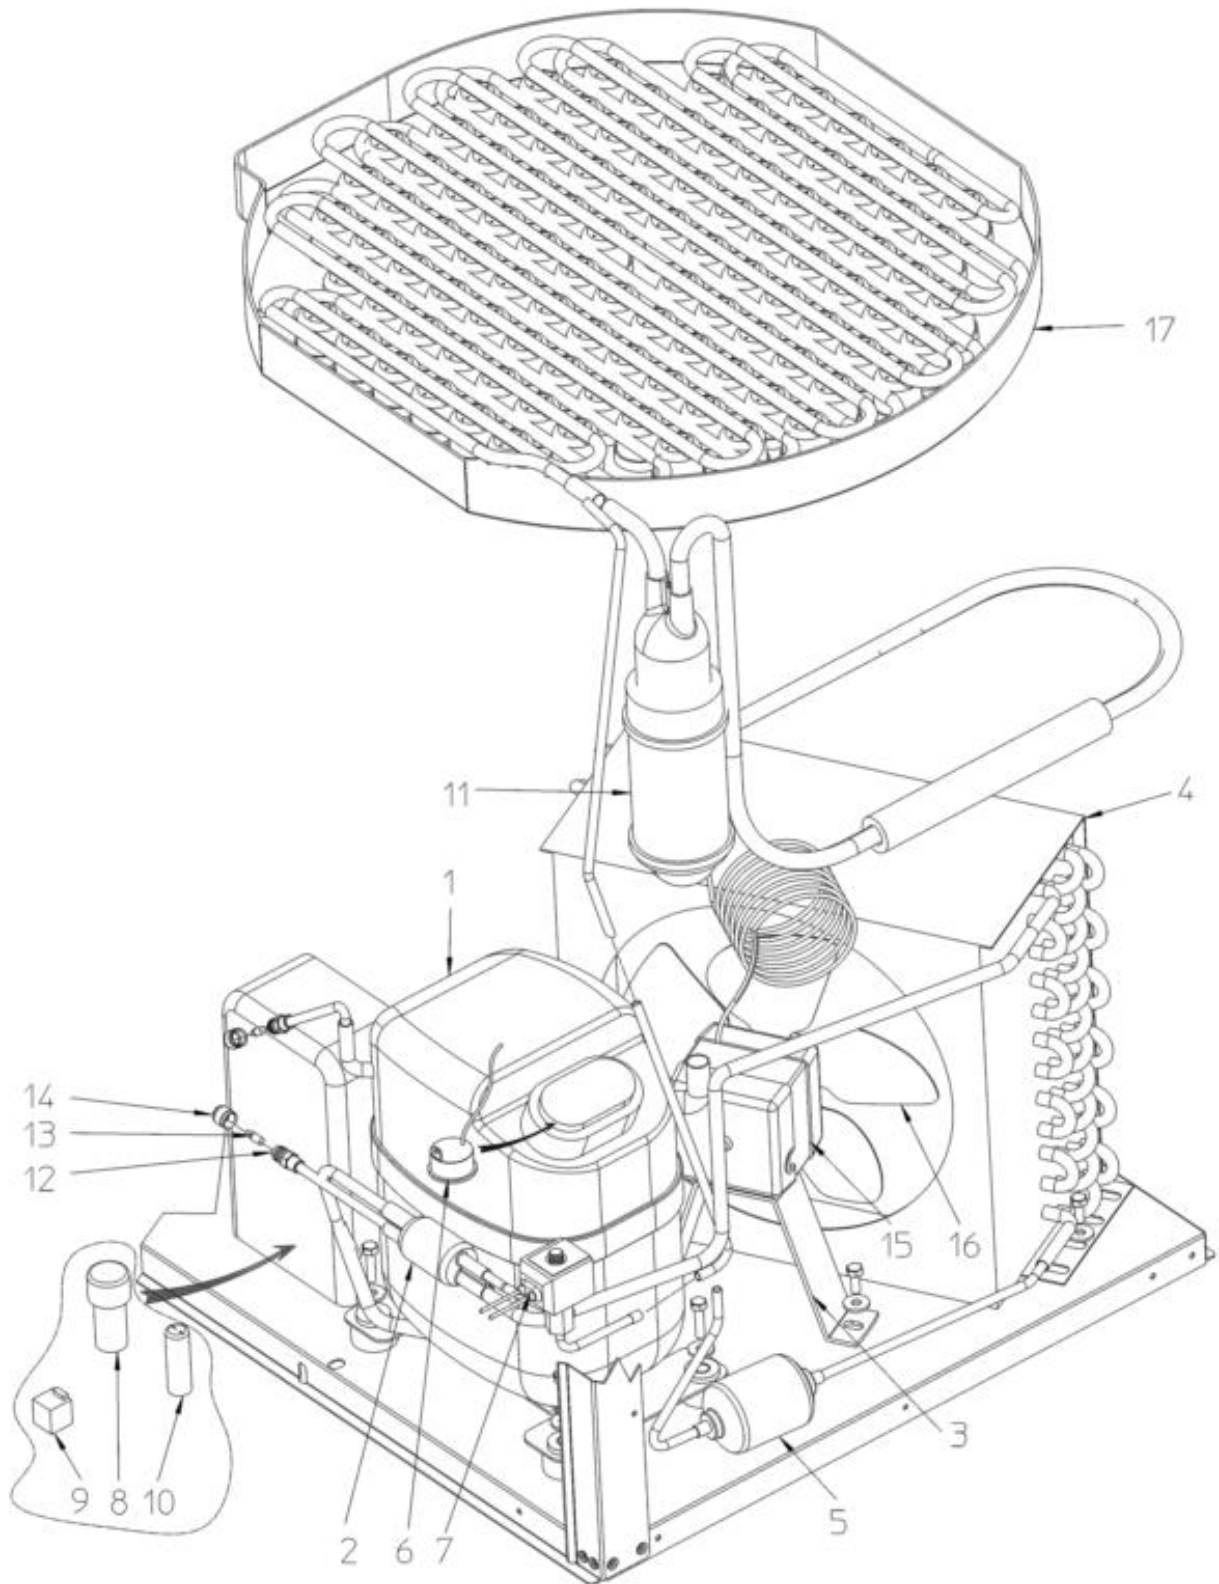

-
- 1 UNIT PANELS
 - 2 REFRIGERANT SYSTEM AIR COOL
 - 3 WATER SYSTEM
 - 4 P.C. BOARD AND SENSORS ASSY

Pos	Code	Description
0001	SC791162 00R	UNIT FRAME
0002	SC722835 02	FRONT PANEL
0003	SC722833 00	UPPER REAR PANEL
0004	SC722815 00	LEFT PANEL
0005	SC722814 00	RIGHT PANEL
0006	SC722847 00	TOP PANEL
0007	SC722837 00	LOWER REAR PANEL
0008	SC705277 00	BRACKET
0009	SC705268 00	ELECTRICAL BOX
0010	SC724545 00	PCB BRACKET
0011	SC661142 01	PLASTIC BRACKET
0012	SC702802 00	PCB BRACKET
0013	SC651670 02	MXG 437 LABEL
0015	SC661144 00	AIR FILTER
0016	SC661143 00	AIR FILTER FRAME

Pos	Code	Description
0001	SC670108 03	COMPRESSOR 230/50/1
0002	SC630137 01	MECHANICAL FILTER
0003	SC620419 65	FAN MOTOR BRACKET
0004	SC620625 00	CONDENSER
0005	SC630003 11	DRIER
0006	SCEMB 2289018	PROTECTOR 230/50
0007	SC620306 46	HOT GAS VALVE BODY
0007	SC620306 48	COIL - 230/50-60
0008	SCEMB 2253312	RUN CAPACITOR - 230/50
0009	SCEMB 1253023	RELAY 230/50/1
0010	SCEMB 2252274	START CAPACITOR
0011	SC784816 04R	SUCTION LINE ASSY
0012	SC650109 00	VALVE BODY
0013	SC670012 00	VALVE CORE
0014	SC650106 00	CAP
0015	SC620419 04	FAN MOTOR - 230/50-60
0016	SC620419 34	FAN BLADE - 50HZ
0016	SC620419 35	FAN BLADE - 60HZ
0017	SC784434 05	EVAPORATOR ASSY - LARGE
0017	SC784435 05	EVAPORATOR ASSY - MEDIUM
0017	SC784436 01	EVAPORATOR ASSY - SMALL

Pos	Code	Description
0001	SC650105 54	INLET VALVE - 230/50 - 60
0002	SC281900 01	TUBE 16X10
0003	SC440013 08	TRUST WASHER
0004	SC793127 03	SPRAY BAR
0005	SC660475 00	BEARING
0006	SC660483 00	PLASTIC FLANGE
0007	SC784344 00R	SUMP & FREEZING CHAMBER
0008	SC660487 01	INNER BOTTOM
0009	SC660491 00	EVAPORATOR COVER
0010	SC650538 00	INSULATION
0011	SC620430 09	WATER PUMP 230/50/1
0012	SC723132 05	PUMP BRACKET
0013	SC660488 01	MOBILE INNER BOTTOM
0014	SC661135 03	ICE CHUTE
0016	SC610148 10	TUBE
0017	SC610188 00	TUBE
0018	SC610236 00	TUBE
0019	SC660224 02	DRAIN FITTING
0020	SC660535 00	PLASTIC NUT
0021	SC620460 00	WATER DRAIN VALVE