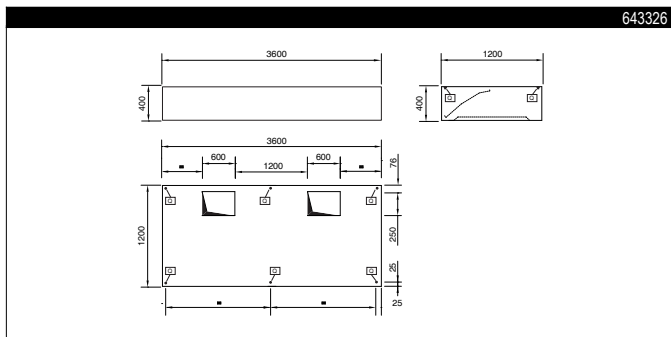

643321

VAPOR - V line - 1200 mm

304 AISI WALL TYPE HOODS FOR DW **ZANUSSI** PROFESSIONAL

FUNCTIONAL AND CONSTRUCTION FEATURES

- ◆ Constructed entirely in 304 AISI stainless steel.
- ◆ Large perimetral gutter to collect steam condensation.

TECHNICAL DATA								
CHARACTERISTICS	MODELS							
	DK1212 643320	DK1216 643321	DK1220 643322	DK1224 643323	DK1228 643324	DK1232 643325	DK1236 643326	DK1240 643327
External dimensions - mm								
width	1200	1600	2000	2400	2800	3200	3600	4000
depth	1200	1200	1200	1200	1200	1200	1200	1200
height	400	400	400	400	400	400	400	400
Air Capacity - mc/h	1600	2200	2700	3200	3700	4300	4800	5300
Net weight - kg.	38	47	55	64	72	81	89	98