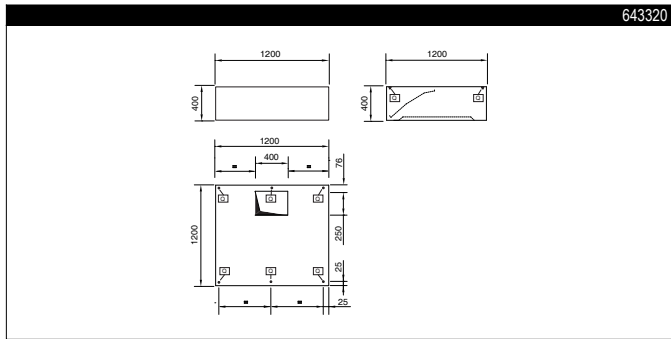

643321

VAPOR - V line - 1200 mm

304 AISI WALL TYPE HOODS FOR DW **ZANUSSI** PROFESSIONAL

FUNCTIONAL AND CONSTRUCTION FEATURES

- ◆ Constructed entirely in 304 AISI stainless steel.
- ◆ Large perimetral gutter to collect steam condensation.

TECHNICAL DATA								
CHARACTERISTICS	MODELS							
	DK1212 643320	DK1216 643321	DK1220 643322	DK1224 643323	DK1228 643324	DK1232 643325	DK1236 643326	DK1240 643327
External dimensions - mm								
width	1200	1600	2000	2400	2800	3200	3600	4000
depth	1200	1200	1200	1200	1200	1200	1200	1200
height	400	400	400	400	400	400	400	400
Air Capacity - mc/h	1600	2200	2700	3200	3700	4300	4800	5300
Net weight - kg.	38	47	55	64	72	81	89	98