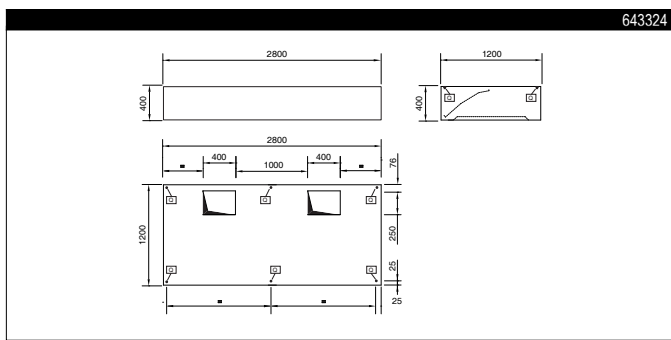

643321

VAPOR - V line - 1200 mm

304 AISI WALL TYPE HOODS FOR DW **ZANUSSI** PROFESSIONAL

FUNCTIONAL AND CONSTRUCTION FEATURES

- ◆ Constructed entirely in 304 AISI stainless steel.
- ◆ Large perimetral gutter to collect steam condensation.

TECHNICAL DATA								
CHARACTERISTICS	MODELS							
	DK1212 643320	DK1216 643321	DK1220 643322	DK1224 643323	DK1228 643324	DK1232 643325	DK1236 643326	DK1240 643327
External dimensions - mm								
width	1200	1600	2000	2400	2800	3200	3600	4000
depth	1200	1200	1200	1200	1200	1200	1200	1200
height	400	400	400	400	400	400	400	400
Air Capacity - mc/h	1600	2200	2700	3200	3700	4300	4800	5300
Net weight - kg.	38	47	55	64	72	81	89	98