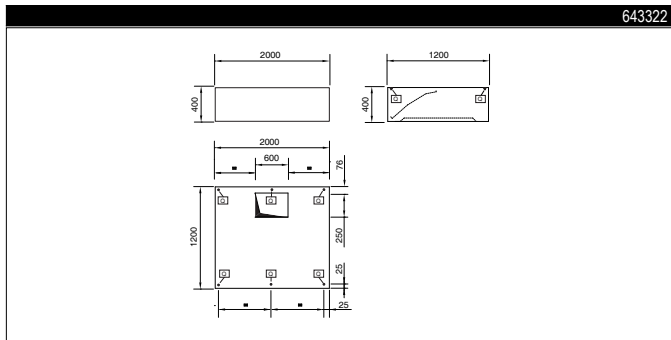

643321

VAPOR - V line - 1200 mm

304 AISI WALL TYPE HOODS FOR DW **ZANUSSI** PROFESSIONAL

FUNCTIONAL AND CONSTRUCTION FEATURES

- ◆ Constructed entirely in 304 AISI stainless steel.
- ◆ Large perimetral gutter to collect steam condensation.

TECHNICAL DATA								
CHARACTERISTICS	MODELS							
	DK1212 643320	DK1216 643321	DK1220 643322	DK1224 643323	DK1228 643324	DK1232 643325	DK1236 643326	DK1240 643327
External dimensions - mm								
width	1200	1600	2000	2400	2800	3200	3600	4000
depth	1200	1200	1200	1200	1200	1200	1200	1200
height	400	400	400	400	400	400	400	400
Air Capacity - mc/h	1600	2200	2700	3200	3700	4300	4800	5300
Net weight - kg.	38	47	55	64	72	81	89	98