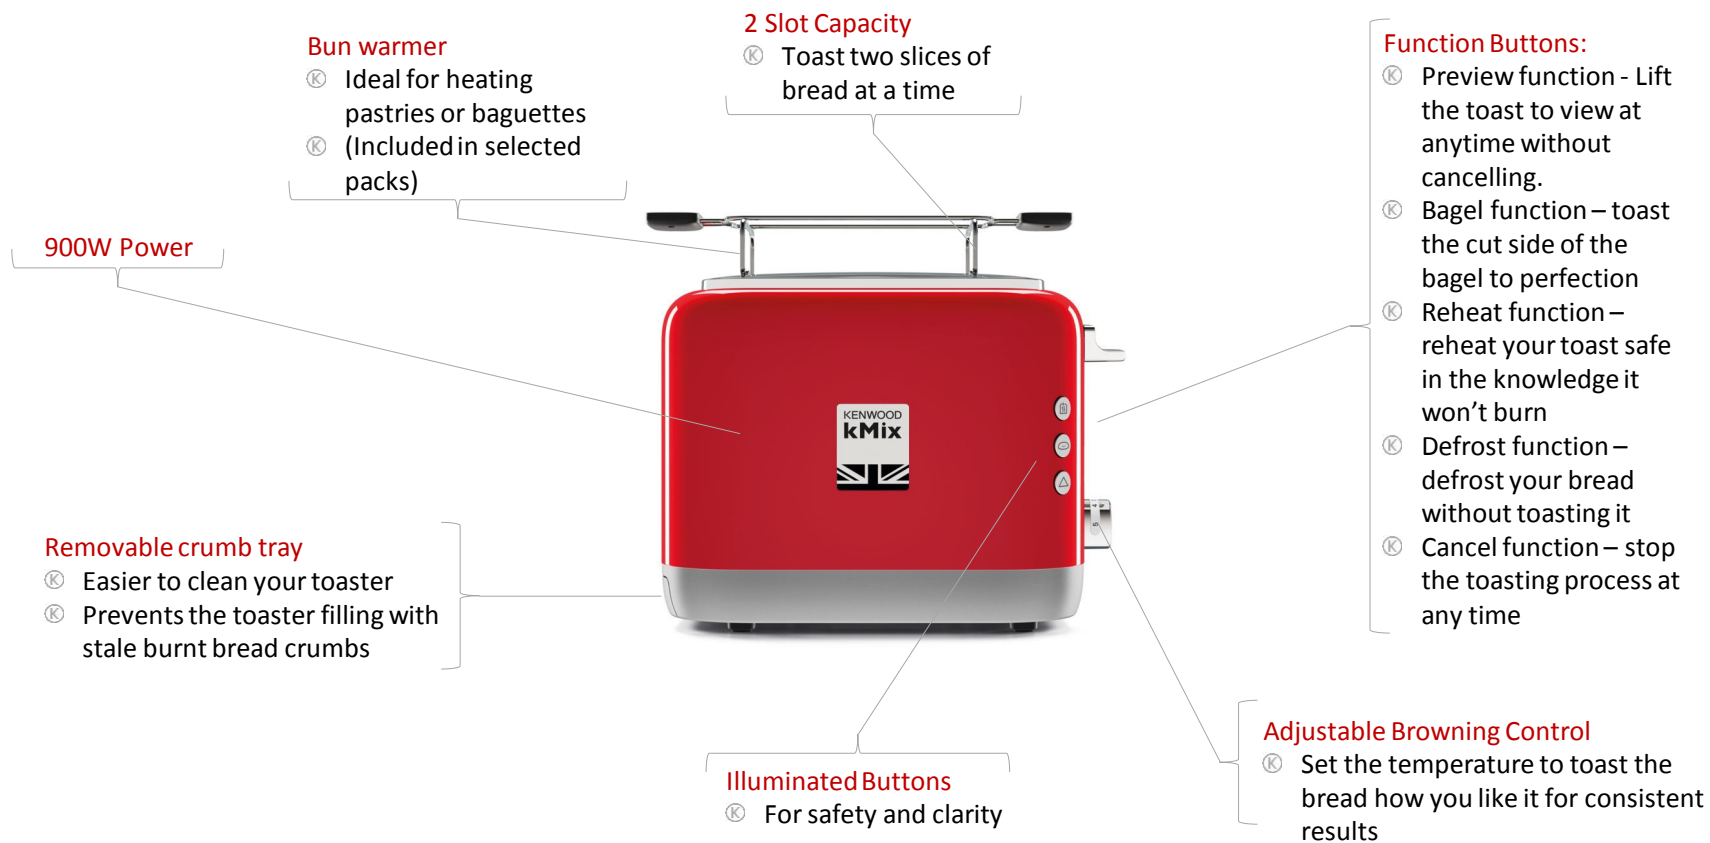

TCX751 series – kMix 2 Slot Toaster with bun warmer

Stylish toaster with a 3-way orientation with colour always on display, now with bagel & reheat settings

TCX751 series – kMix 2 Slot Toaster with bun warmer

Stylish toaster with a 3-way orientation with colour always on display, now with bagel & reheat settings

- **900W Power**
- **Bun warmer**
 - Ⓚ Ideal for heating pastries or baguettes
 - Ⓚ (Included in selected packs)
- **Removable crumb tray**
 - Ⓚ Easier to clean your toaster
 - Ⓚ Prevents the toaster filling with stale burnt bread crumbs
- **Illuminated Buttons**
 - Ⓚ For safety and clarity
- **Adjustable Browning Control**
 - Ⓚ Set the temperature to toast the bread how you like it for consistent results
- **2 Slot Capacity**
 - Ⓚ Toast two slices of bread at a time
- **Function Buttons:**
 - Ⓚ Preview function - Lift the toast to view at anytime without cancelling.
 - Ⓚ Bagel function – toast the cut side of the bagel to perfection
 - Ⓚ Reheat function – reheat your toast safe in the knowledge it won't burn
 - Ⓚ Defrost function – defrost your bread without toasting it
 - Ⓚ Cancel function – stop the toasting process at any time