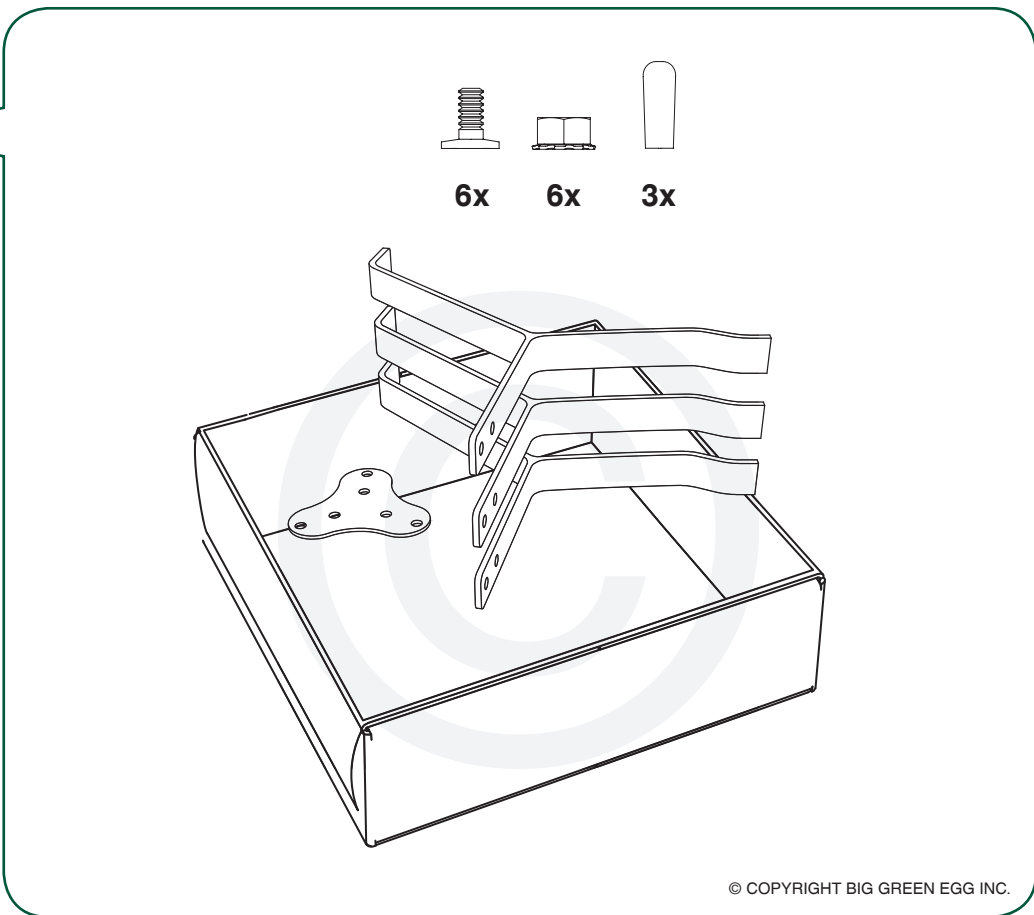

XXL XL L M S MX MN

EGG[®] Nest Assembly Instructions

7/16"
(Nr. 11)

www.biggreenegg.com/assembly-videos

 www.biggreenegg.com

 www.biggreenegg.ca

 www.biggreenegg.eu

 www.biggreenegg.co.uk

 www.biggreenegg.co.za

CAUTION: SEE SAFETY NOTICE
www.biggreenegg.com/safetytips

© COPYRIGHT BIG GREEN EGG INC.

1

6x

6x

7/16" (Nr. 11)

3x