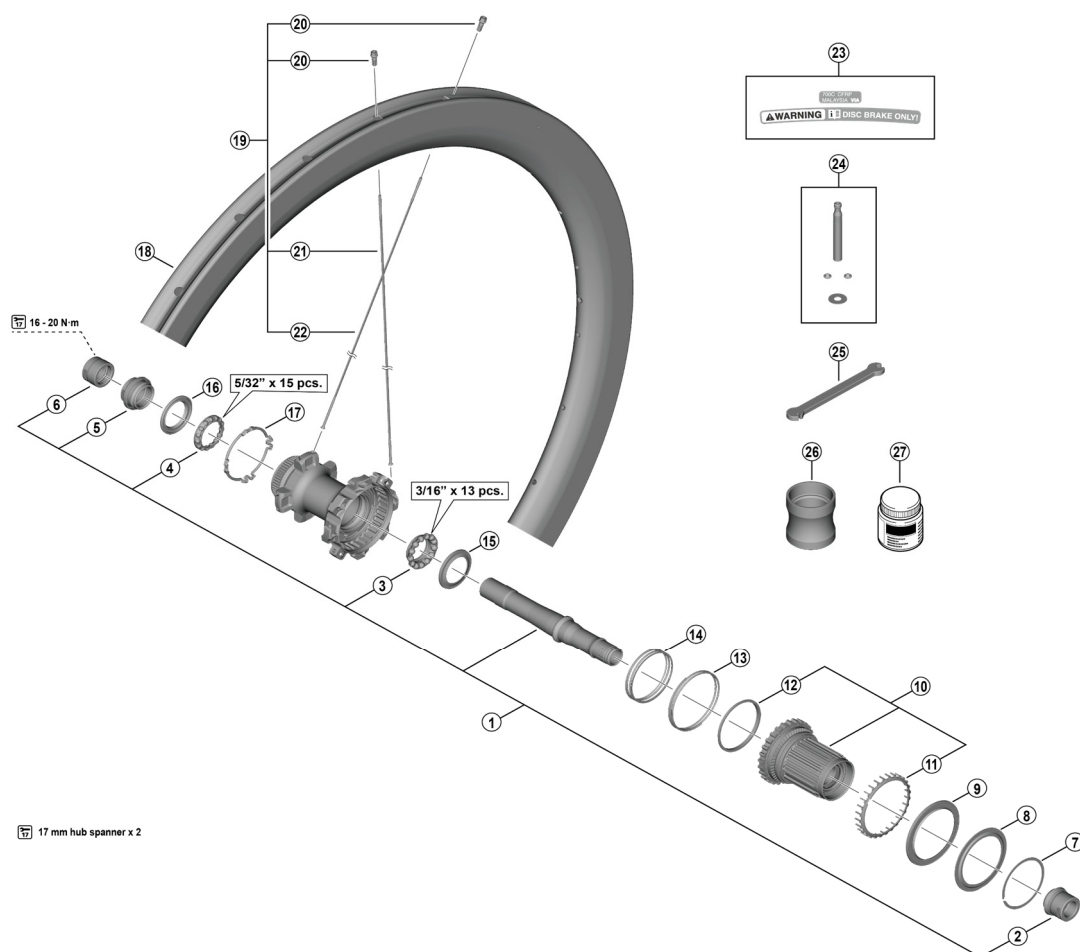

DURA-ACE Rear Wheel

WH-R9270-C50-TU-R 12-speed

• O.L.D. 142 mm

ITEM NO.	SHIMANO CODE NO.	DESCRIPTION
* 1	Y0ML98050	Complete hub axle
2	Y0ML98020	Right-hand cap unit
3	Y3FL98030	Right-hand ball retainer (3/16" x 13)
4	Y27X98040	Left-hand ball retainer (5/32" x 15)
5	Y0ML98030	Left-hand cone with dust cover
* 6	Y0ML98060	Left-hand lock nut with O-ring
7	Y3FM28030	Stop ring
8	Y3FM27030	Outer dust cover
9	Y3FM26030	Outer seal ring
10	Y0ML98040	Complete freewheel body
11	Y3FM14000	Spacer
12	Y3FM11000	Slider
13	Y3FM10000	Spring
14	Y0ML07000	Coil spring
15	Y3FM25000	Inner cover
16	Y0ML09000	Left-hand seal ring
17	Y0AZ09000	Left-hand spoke cover
18	EWHRIMZ2F69	Rim {24H}
19	EWHSPOKEY274T	Spoke unit {spoke (271 mm x 16 pcs. / 255 mm x 8 pcs.) / nipple (24 pcs.)}
20	Y0MKN1000	Small nipple 14G
21	Y0MKS1100	Right-hand spoke (271 mm)
22	Y0MLS1120	Left-hand spoke (255 mm)
23	Y0MK98040	Rim sticker unit
24	Y0AK98020	Valve extension unit
25	Y0MK14000	TL-WHR92 Nipple wrench 3.4
* 26	Y1Y19801T	TL-FH17A Seal ring presser
27	Y38Z98000	Seal grease for freehub (50 g)