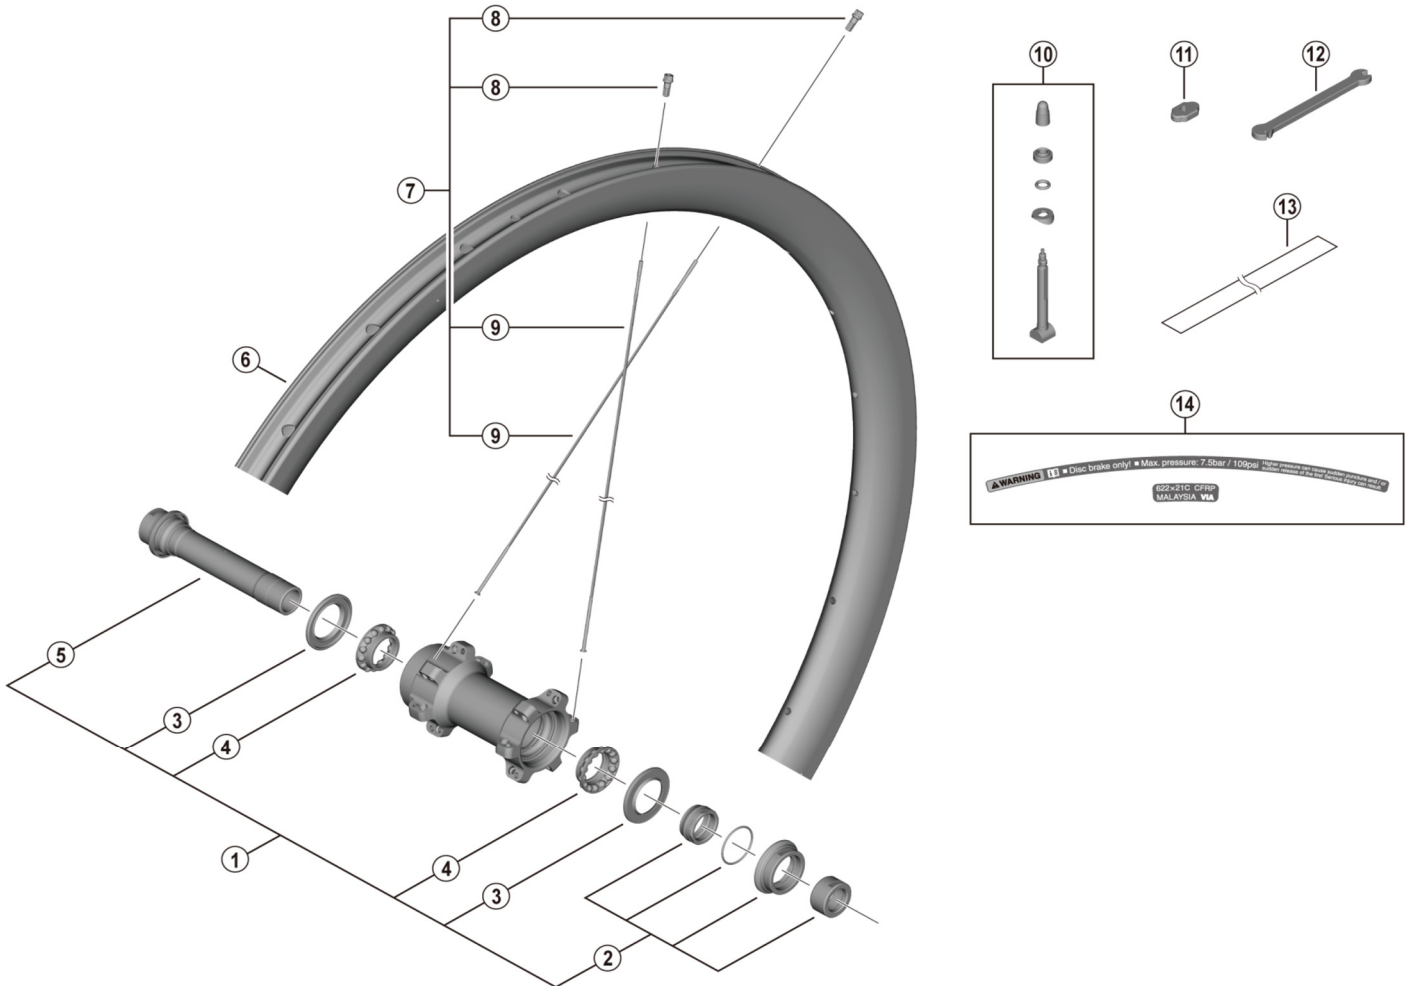

ULTEGRA Front Wheel WH-R8170-C36-TL-F

• Over Lock Nut Dimension: 100 mm

ITEM NO.	SHIMANO CODE NO.	DESCRIPTION
1	Y0H198010	Complete hub axle
2	Y0H198020	Right hand lock nut unit
3	Y26D10000	Seal ring
4	Y0AY98030	Ball retainer (5/32")
5	Y0H198030	Hub axle unit
* 6	EWHRIMZ2F6J	Rim {24H}
* 7	EWHSPOKEY2752	Spoke unit {spoke (286 mm x 24 pcs.) / nipple (24 pcs.)}
8	Y0MKN1000	Small nipple 14G
9	Y0POS1100	Spoke (286 mm)
10	Y0P098010	Valve unit
11	Y4RJ10000	Valve tool
12	Y0MK14000	TL-WHR92 Nipple wrench 3.4
13	Y0MG50000	Tubeless tape
14	Y0MG98020	Rim sticker unit