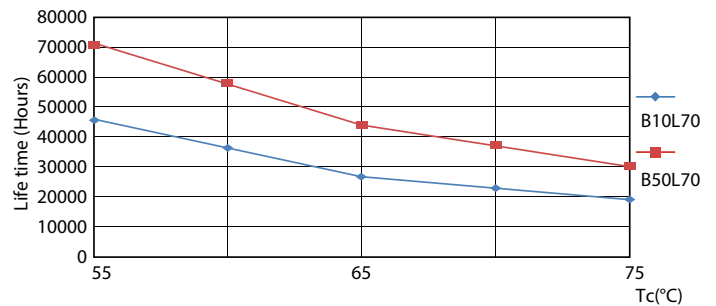

LEDtube MAS HO 18.2W G13 865 16D ND

MASTER LEDtube EM/Mains

Fotometriske data

LEDtube MAS HO 12.5W G13 830 16D ND

Levetid

LEDtube_70K-LED

LEDtube MAS SLR 18,2W 70K LumenVsTc-LMP-LMP

LEDtube MAS SLR 18,2W 70K FailureRate-LED-LED