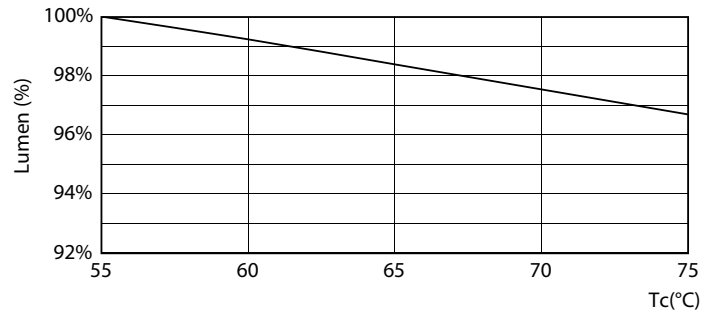

LEDtube MAS HO 18.2W G13 865 16D ND

MASTER LEDtube EM/Mains

Fotometriske data

LEDtube MAS HO 12.5W G13 830 16D ND

Levetid

LEDtube_70K-LED

LEDtube MAS SLR 18,2W 70K LumenVsTc-LMP-LMP

LEDtube MAS SLR 18,2W 70K FailureRate-LED-LED