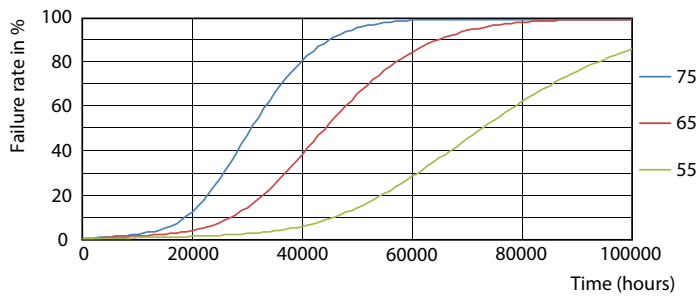

LEDtube MAS HO 18.2W G13 865 16D ND

MASTER LEDtube EM/Mains

Fotometriske data

LEDtube MAS HO 12.5W G13 830 16D ND

Levetid

LEDtube_70K-LED

LEDtube MAS SLR 18,2W 70K LumenVsTc-LMP-LMP

LEDtube MAS SLR 18,2W 70K FailureRate-LED-LED