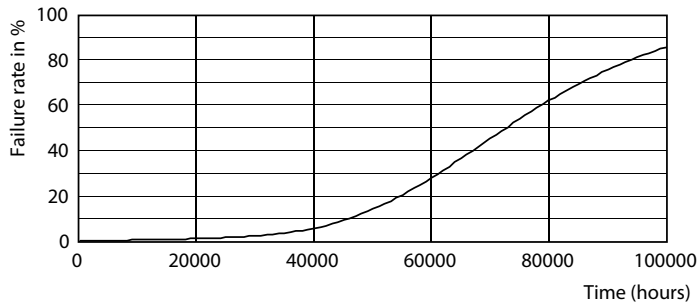

LEDtube MAS HO 18.2W G13 865 16D ND

MASTER LEDtube EM/Mains

Fotometriske data

LEDtube MAS HO 12.5W G13 830 16D ND

Levetid

LEDtube_70K-LED

LEDtube MAS SLR 18,2W 70K LumenVsTc-LMP-LMP

LEDtube MAS SLR 18,2W 70K FailureRate-LED-LED