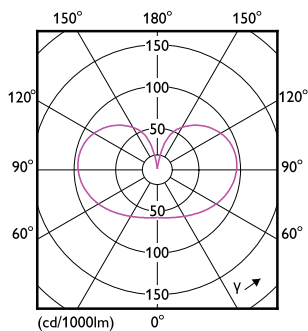

Fotometriske data

Light Distribution Diagram - LEDClassic SSW 60W A60 E27 WW FRND 1SRT4

General uniform lighting - LEDClassic SSW 60W A60 E27 WW FRND 1SRT4