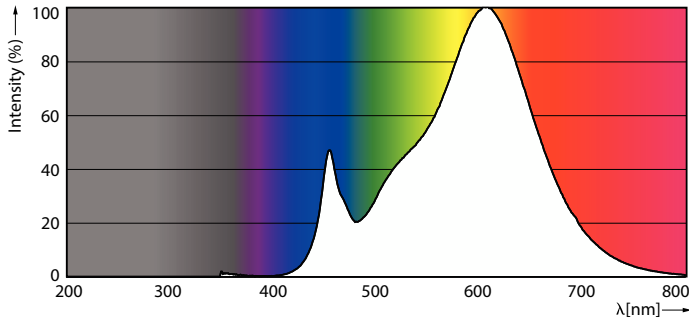

SceneSwitch LEDbulbs

Fotometriske data

Spectral Power Distribution Colour - LEDClassic SSW 60W A60 E27 WW
FRND 1SRT4