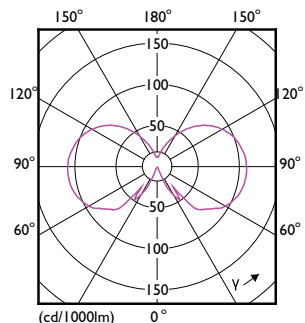

CorePro LED-glaspære

Fotometriske data

Light Distribution Diagram - CorePro LEDBulbND 7-60W E27 ST64 827CL G