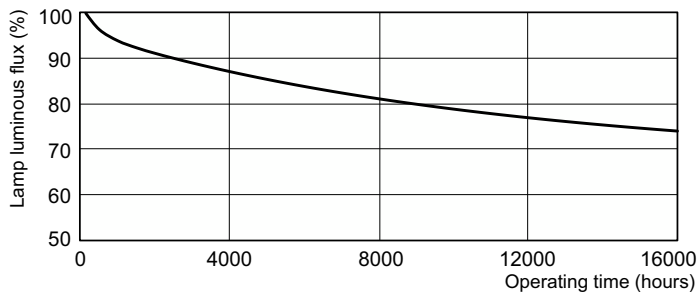

Life Expectancy Diagram - MASTER TL5 Circular 22W/830 1CT/10

Life Expectancy Diagram - MASTER TL5 Circular 22W/830 1CT/10

Lumen Maintenance Diagram - MASTER TL5 Circular 22W/830 1CT/10