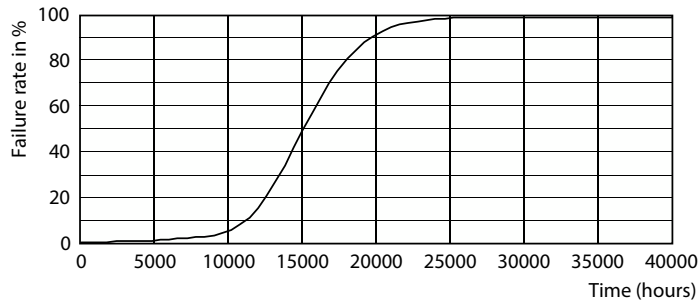

Levetid

Life Expectancy Diagram - LED SSW 50W GU10 WW 36D RF ND SRT4