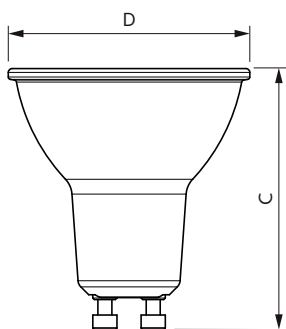

Målskitse

Product	D	C
LED SSW 50W GU10 WW 36D RF ND SRT4	50 mm	54 mm

Fotometriske data

Light Distribution Diagram - LED SSW 50W GU10 WW 36D RF ND SRT4

Accent Lighting Spots - LED SSW 50W GU10 WW 36D RF ND SRT4