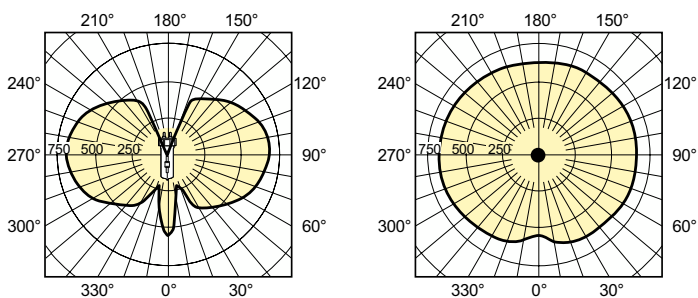

Målskitse

Product	D (max)	D	O	L (min)	L (max)	L	C (max)
MASTERC CDM-T 70W/830 G12 1CT/12	20 mm	0,75 in	7 mm	55 mm	57 mm	56 mm	103 mm

Fotometriske data

Light Distribution Diagram - MASTERC CDM-T 70W/830 G12 1CT/12