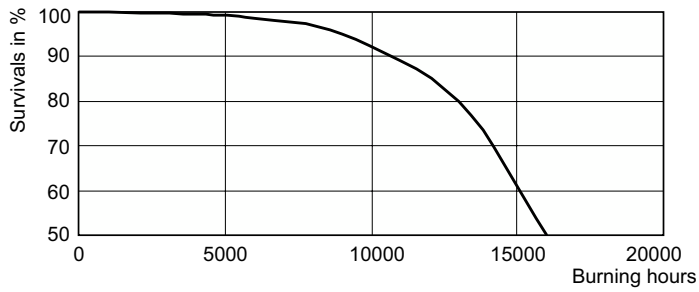

MASTERC colour CDM-TP

Levetid

Life Expectancy Diagram - MASTERC CDM-TP 70W/830 PG12-2 1CT/12

Lumen Maintenance Diagram - MASTERC CDM-TP 70W/830 PG12-2 1CT/12