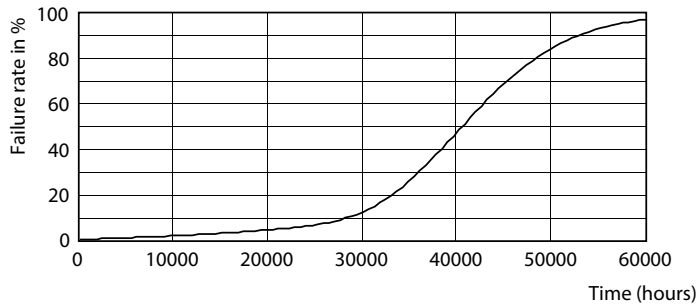

Levetid

Life Expectancy Diagram - MAS LED ExpertColor 6.7-35W MR16 927 36D