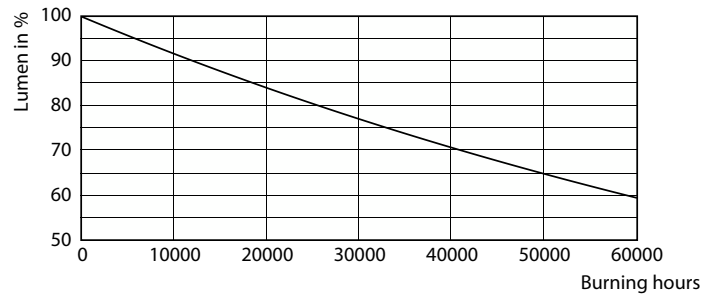

Lumen Maintenance Diagram - MAS LED ExpertColor 6.7-35W MR16 927 36D