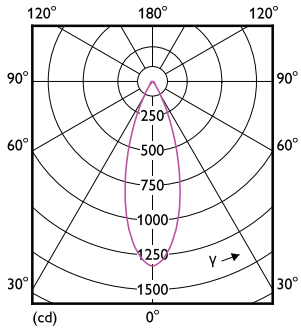

Målskitse

Product	D	C
MAS LED ExpertColor 7.5-43W MR16 927 36D	50,5 mm	46 mm

Fotometriske data

Spectral Power Distribution Colour - MAS LED ExpertColor 7.5-43W MR16 927 36D

Accent Lighting Spots - MAS LED ExpertColor 7.5-43W MR16 927 36D

MASTER LED-spot ExpertColor LV

Fotometriske data

Light Distribution Diagram - MAS LED ExpertColor 7.5-43W MR16 927 36D

Levetid

Life Expectancy Diagram - MAS LED ExpertColor 7.5-43W MR16 927 36D

Lumen Maintenance Diagram - MAS LED ExpertColor 7.5-43W MR16 927 36D