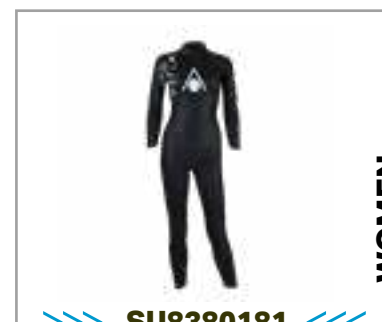

Pursuit V3

>>> The Pursuit gives you durability and comfort with super stretch, SCS-Coated Yamamoto 38 neoprene and improved panel shapes. The Bio-Stretch Zone provides maximum flexibility and reach right where you need it. Be confident during your race.

DOUBLE LAYER COLLAR

Maximizes comfort and prevents chaffing

YAMAMOTO 38 & BIO STRETCH ZONES

Maximize range of motion

QUICK RELEASE PANELS

At the back for easy release for better transition time

- 2mm C38
- 3mm C38
- 3.5mm C38
- 4mm C38

OTHER FEATURES

- Yamamoto 38 super stretch SCS-Coated:
 - 5mm neoprene panels: maximizes buoyancy and reduces drag
- Bio stretch zones:
 - 1,5mm panels at the back
- Thermo-Guard technology: on chest, shoulders and legs to maintain body heat.
- Front and back zippers: easy removal

MEN

>>> **SU8330181** <<<

BLACK

2XS/XS/S/M/ML/L/XL/2XL

WOMEN

>>> **SU8380181** <<<

BLACK

2XS/XS/S/M/L/XL