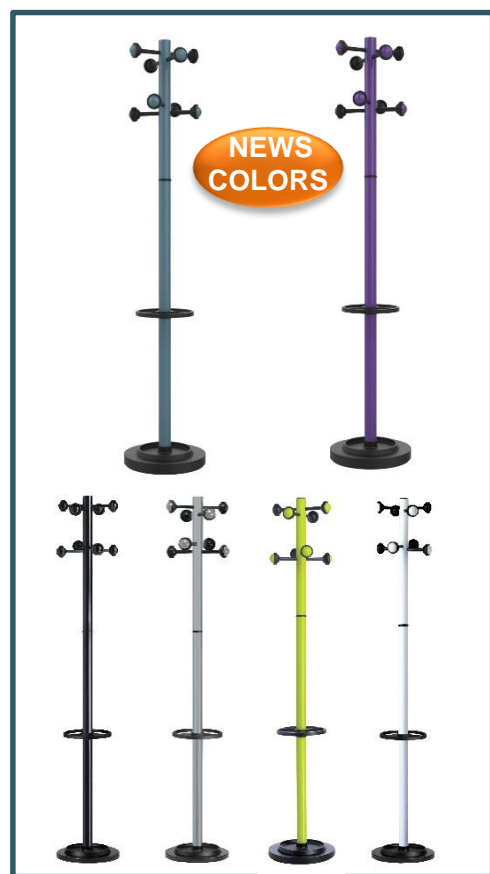

ACCUEIL

Design by UNILUX in France

«ACCUEIL: perfect for communities and open-space offices with **the news colors.** »

FUNCTIONAL

Robust and practical product

ACCUEIL coatstand is made of a 175 cm-mild steel post. It is equipped with 8 offset rounded coat pegs to facilitate the hanging. The revolving head enables to put it in the angle of an office or against a wall whilst ensuring the access to the clothing.

DESIGN

Protected clothing

The rounded coat pegs reassure and give to ACCUEIL coat stand this very familiar look which makes it successful. They are equipped with anti-skid edges and have been designed to avoid misshaping the clothes. The coat pegs are reinforced and made in united cast in one piece.

THE ADVANTAGES

The must have

Accueil is equipped with an umbrella stand adjustable in height. Capacity: 9 umbrellas and a drip tray. A 6kg- weighed base ensures the steadiness of the product.

QUICK ASSEMBLY IN 4 MINS

SAP no.	Colour			Revolving head	Drip tray	Mounting time	Warranty	Net weight	EAN code
100340698	Met grey	8	9	Yes	Yes	4 minutes	2 years	8,44 kg	3595560008872
100340694	Black	8	9	Yes	Yes	4 minutes	2 years	8,44 kg	3595560008827
100340695	Blue	8	9	Yes	Yes	4 minutes	2 years	8,44 kg	3595560008841
100340696	White	8	9	Yes	Yes	4 minutes	2 years	8,44 kg	3595560008858
400017761	Lime green	8	9	Yes	Yes	4 minutes	2 years	8,44 kg	3595560002627
400018496	Purple	8	9	Yes	Yes	4 minutes	2 years	8,44 kg	3595560002795