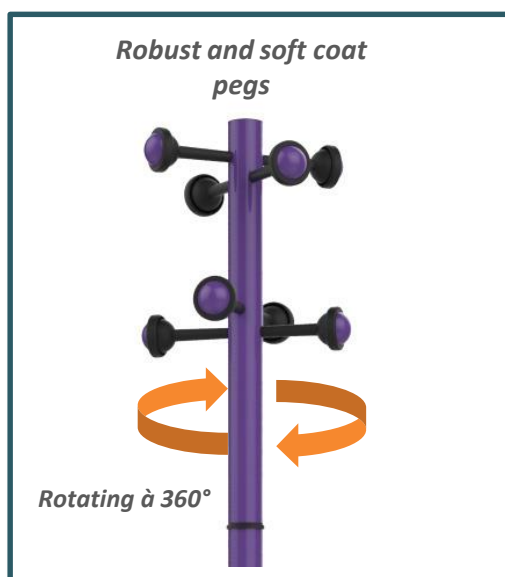

THE ADVANTAGES

The must have

Accueil is equipped with an umbrella stand adjustable in height. Capacity: 9 umbrellas and a drip tray. A 6kg- weighed base ensures the steadiness of the product.

QUICK ASSEMBLY IN 4 MINS

UNILUX

DIMENSIONS

TECHINCAL FEATURES

Materials

Post: Chromium plated steel

Coat hook: elastomer

Coat pegs: metal Epoxy painting

Umbrella stand and PP: metal Epoxy painting

SAP no.	Colour			Revolving head	Drip tray	Mounting time	Warranty	Net weight	EAN code
100340698	Met grey	8	9	Yes	Yes	4 minutes	2 years	8,44 kg	3595560008872
100340694	Black	8	9	Yes	Yes	4 minutes	2 years	8,44 kg	3595560008827
100340695	Blue	8	9	Yes	Yes	4 minutes	2 years	8,44 kg	3595560008841
100340696	White	8	9	Yes	Yes	4 minutes	2 years	8,44 kg	3595560008858
400017761	Lime green	8	9	Yes	Yes	4 minutes	2 years	8,44 kg	3595560002627
400018496	Purple	8	9	Yes	Yes	4 minutes	2 years	8,44 kg	3595560002795