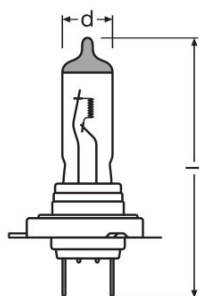

¹⁾ Maximum

Photometrical data

Luminous flux	1700 lm
Luminous flux tolerance	±8 %

Dimensions & weight

Diameter	12.0 mm
Product weight	12.30 g
Length	59.0 mm

Lifespan

Lifespan B3	700 h
Lifespan Tc	1100 h

Additional product data