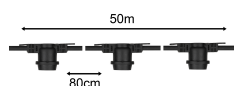

Diameter [mm]	60
Dimmable	No
Colour consistency (McAdam ellipse)	Other
Beam angle [°]	360 - 360
Colour housing	Other
Colour	Red
Socket	E27
Type of glass/cover	Opal
Filament lamp	No
Lamp shape	Pear-shape
Colour rendering index CRI	70-79
Lamp efficacy [lm/W]	10
Luminous flux [lm]	20 - 20
Voltage type	AC
Lamp power [W]	2 - 2
Power factor	0.27
Nominal current [mA]	70 - 70
Nominal voltage [V]	220 - 240

Alternative articles

142436
LED Party A60 E27 5W
Red

80100035280
LED Party G45 E27
1W Red

Complementary articles

141336
Light String 10M
10pcs E27 IP44

141954
Light String 5M 10pcs
E27 IP44

142610
Light String 25M
25pcs E27 IP44