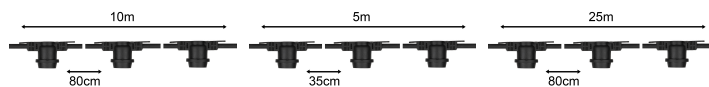

General ETIM properties

ETIM group	Lamps
ETIM class	LED-lamp/Multi-LED
Name	80100038985
Brand	Bailey
Productseries	LED Party bulb
Product type	A60

ETIM specifications

IFTTT support available	No
Compatible with Amazon Alexa	No
Compatible with Google Assistant	No
Compatible with Apple HomeKit	No
Photobiological safety according to EN 62471	Other
With remote control	No
Remote operation possible	No
Average nominal lifespan [h]	20000
Weighted energy consumption in 1000 hours [kWh]	2
Min. number of switching cycles	15000
Energy efficiency class	G
Lamp designation	A-type
Energy Efficiency Index (EEI)	0.19
Degree of protection (IP)	IP44
Length [mm]	108

Diameter [mm]	60
Dimmable	No
Colour consistency (McAdam ellipse)	Other
Beam angle [°]	360 - 360
Colour housing	Other
Colour	Red
Socket	E27
Type of glass/cover	Opal
Filament lamp	No
Lamp shape	Pear-shape
Colour rendering index CRI	70-79
Lamp efficacy [lm/W]	10
Luminous flux [lm]	20 - 20
Voltage type	AC
Lamp power [W]	2 - 2
Power factor	0.27
Nominal current [mA]	70 - 70
Nominal voltage [V]	220 - 240

Alternative articles

142436
LED Party A60 E27 5W
Red

80100035280
LED Party G45 E27
1W Red

Complementary articles

141336
Light String 10M
10pcs E27 IP44

141954
Light String 5M 10pcs
E27 IP44

142610
Light String 25M
25pcs E27 IP44