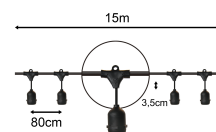

Alternative articles

Complementary articles