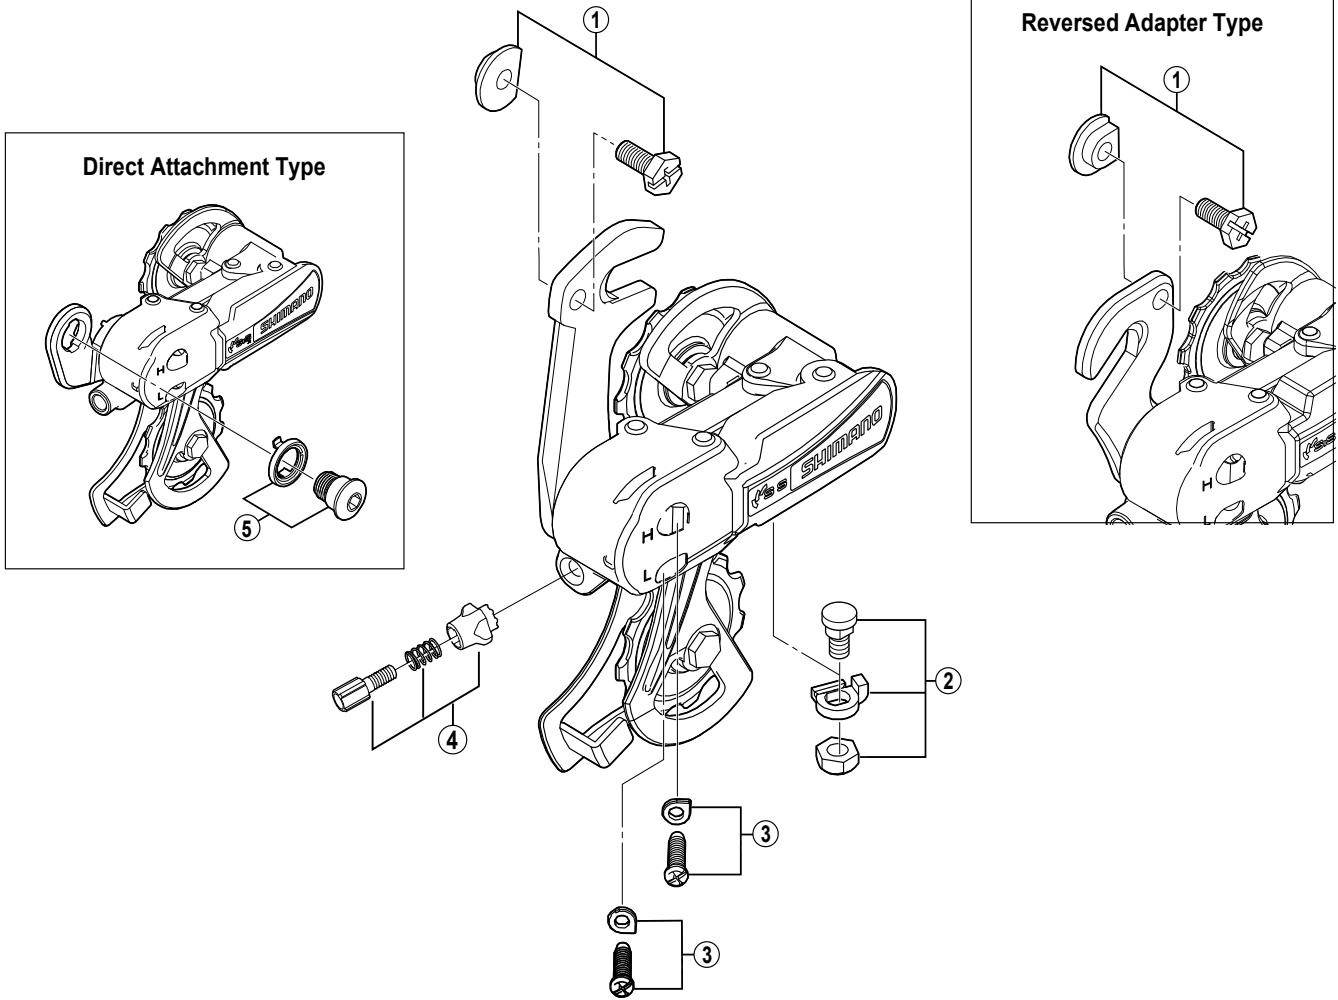

# TOURNEY Rear Derailleur RD-TY21-B SS/GS

ITEM NO.	SHIMANO CODE NO.	DESCRIPTION	INTERCHANGEABILITY	
			RD-TX35	RD-TY18
1	Y54M98030	Adapter Screw (M5 x 11.5) & Nut	A	A
	Y53X98030	Adapter Screw (M5 x 14.5) & Nut	A	A
2	Y5FY98010	Cable Fixing Bolt Unit		
3	Y5FY98040	Stroke Adjusting Screws (M4 x 18.7) & Plate		
4	Y5V898030	Cable Adjusting Bolt Unit	A	
5	Y5WS98020	B-Axle & Spacer (Direct Attachment Type)	A	

A: Same parts.

B: Parts are usable, but differ in materials, appearance, finish, size, etc.

Absence of mark indicates non-interchangeability.

Specifications are subject to change without notice.

Apr.-2016-4125