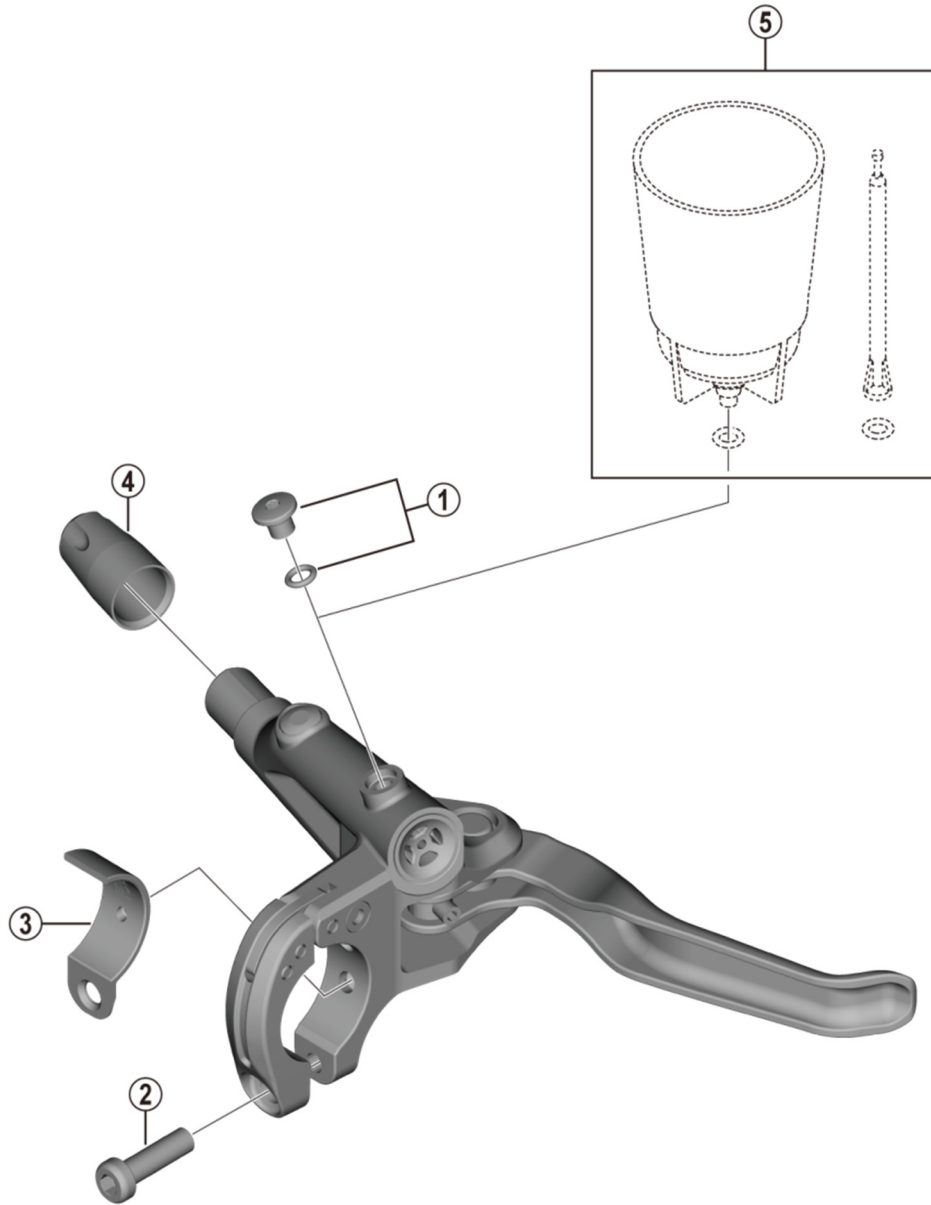

ALFINE Brake Lever
BL-S7000 For Disc Brake

ITEM NO.	SHIMANO CODE NO.	DESCRIPTION
1	Y8RM98010	Bleed Screw & O-Ring
2	Y8WS05000	Clamp Bolt (M5 x 18)
3	Y8WM05000	BL Band Adapter
4	Y8WM14000	Cover
5	ESMDISCBP	Funnel & Oil Stopper