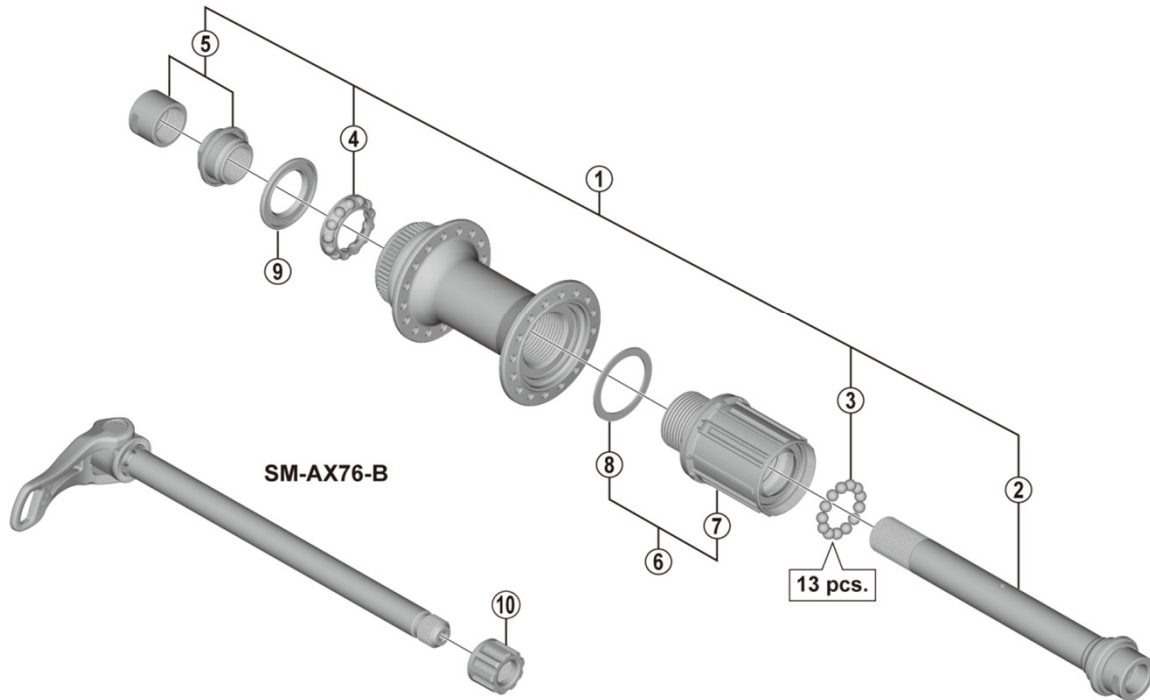

DEORE XT Freehub (8/9/10/MTB 11-speed)

# FH-M8010-B For Disc Brake

## SM-AX76-B

• Over Lock Nut Dimension: 148 mm (5-13/16")

| ITEM NO. | SHIMANO CODE NO. | DESCRIPTION  | INTERCHANGEABILITY |  |
|----------|------------------|--|--------------------|--|
| 1        | Y39E98010        | Complete Hub Axle                                  |                    |  |
| 2        | Y39E98020        | Hub Axle Unit                                      |                    |  |
| 3        | Y00091210        | Steel Ball (3/16") 20 pcs.                         | A                  |  |
| 4        | Y3D498050        | Ball Retainer (3/16")                              | A                  |  |
| 5        | Y3TH98030        | Left Hand Lock Nut (M15) & Cone (M15) w/Dust Cover |                    |  |
| 6        | Y38V98010        | Complete Freewheel Body                            | A                  |  |
| 7        | Y38V98020        | Freewheel Body Unit                                | A                  |  |
| 8        | Y3CZ12000        | Spacer for Inner                                   | A                  |  |
| 9        | Y26D10000        | Seal Ring  | A                  |  |
| 10       | Y27Y02000        | Fixing Nut (M12)                                   | A                  |  |