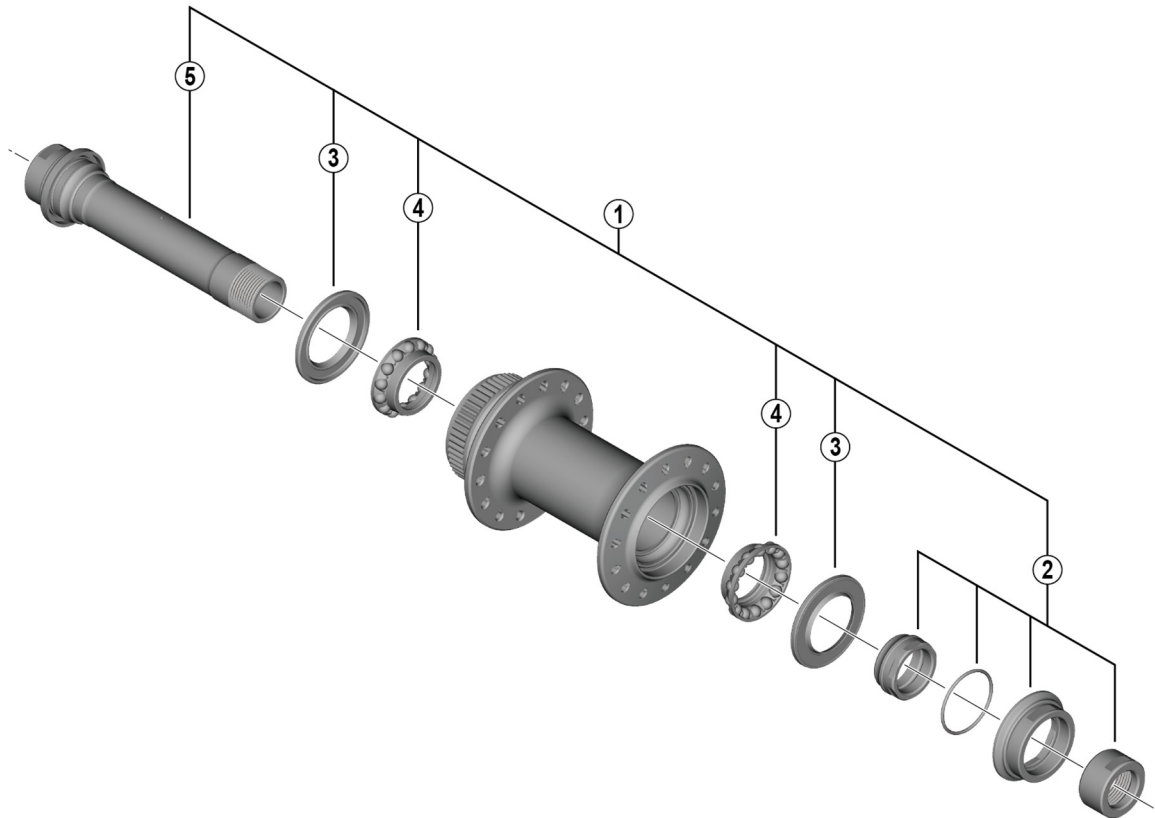

Front Hub HB-RS770 For Disc Brake

• Over Lock Nut Dimension: 100 mm (3-15/16")

ITEM NO.	SHIMANO CODE NO.	DESCRIPTION
1	Y2BW98010	Complete Hub Axle
2	Y2BW98020	Right Hand Lock Nut Unit
3	Y26D10000	Seal Ring
4	Y0AY98030	Ball Retainer (5/32")
5	Y2BW98030	Hub Axle Unit