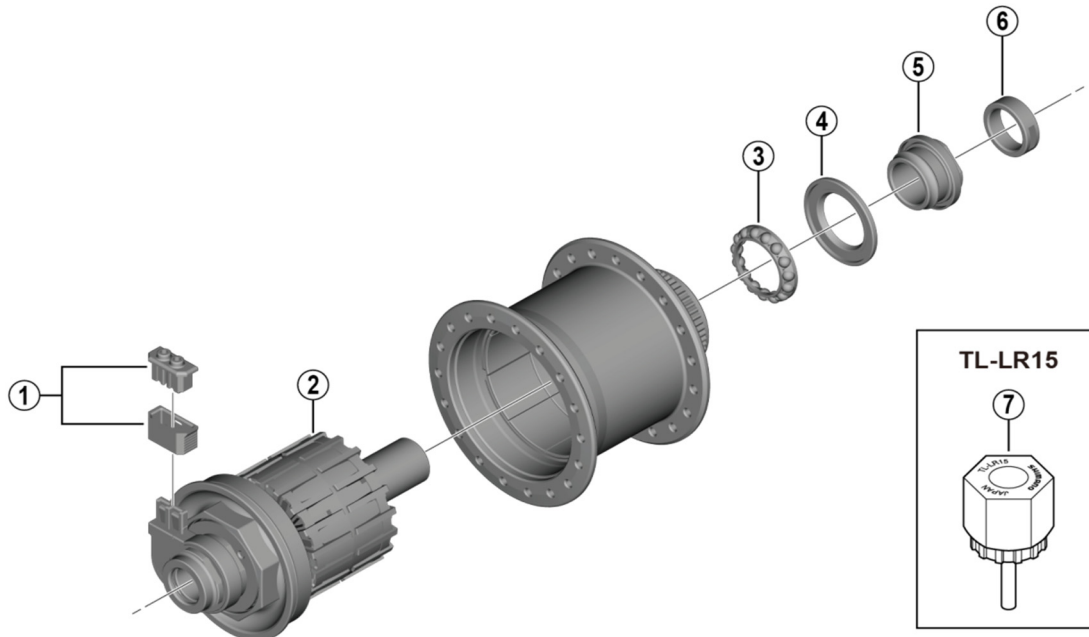

# Hub Dynamo DH-UR705-3D 6V-3W / Disc Brake Compatible

DH-T8000-3D

WH-RX31-F12

ITEM NO.	SHIMANO CODE NO.	DESCRIPTION	INTERCHANGEABILITY	
1	Y2SS98030	Connector Cap & Cover	A	
2	Y2DM98010	Internal Assembly (Silver)		
	Y2DM98020	Internal Assembly (Black)		
3	Y07B98030	Ball Retainer (5/32" x 15)		A
4	Y26D10000	Seal Ring		A
5	Y2DN98050	Left Hand Cone w/Seal Support		
6	Y2DM00060	Left Hand Lock Nut		
7	Y12009230	Lock Ring Removal Tool (TL-LR15)		

A: Same parts.

B: Parts are usable, but differ in materials, appearance, finish, size, etc.

Absence of mark indicates non-interchangeability.

Specifications are subject to change without notice.

May-2018-4413