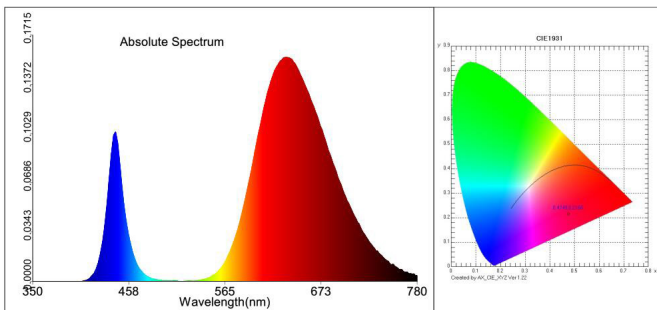

# LED-BAR-12W-515

SUNFLUX MASTER COLLECTION · CPH

Item No.: 26012

## Usage:

*For the purpose of household and commercial plant growing.*

Part No.:	26012
Type:	LED BAR
Power:	12Watt
Input Volt.:	24VDC
Input Current	500mA
PF:	>0.9
Dimming:	NO
Lumen (Typ.):	269LM
Color Temp.:	--
CRI:	--
Beam Angle:	120°
MacAdam:	--
UGR:	--
Size:	515 x 48 x 21 mm
IP:	65
Driver:	--
Lifespan (L70):	25.000 hrs
On/Off:	>50.000 times
Confirm to:	LM80