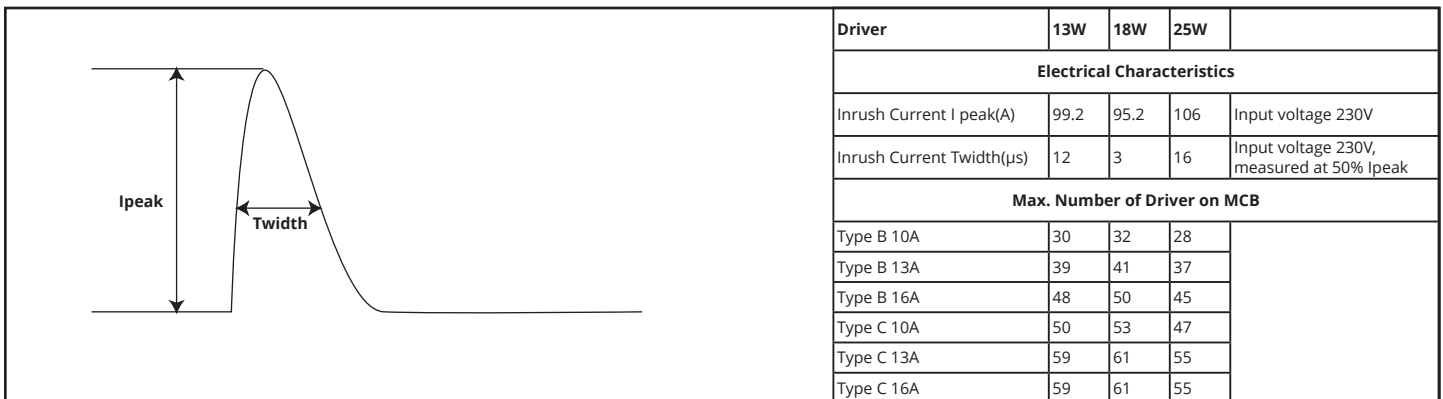

Inrush current