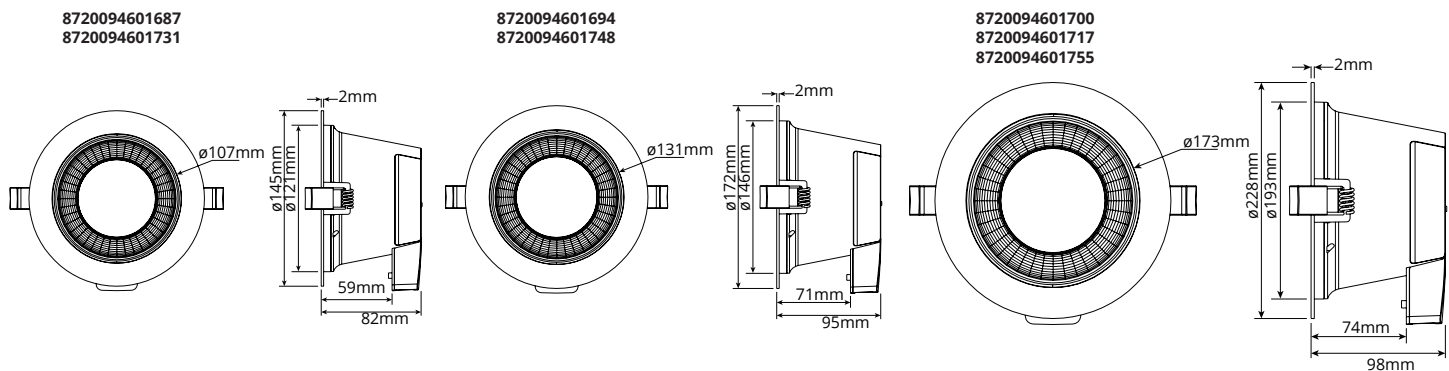

FR

(Faceted Reflector)

SR

(Specular Reflector)

Item Description	EAN	Power (W)	CCT (K)	IP	IK	Ta °C	Vac	Hz	PF	Ra	Beam Angle(°)	KG	Diameter (mm)
LED Downlight Spectre FR IP54 13W 3000K-5700K 3-CCT Ø145mm Cutout Ø125-135mm	8720094601687	13	3000/4000/5700	IP54	IK06	-20 ~ +40	220-240 V	50/60 Hz	≥0.9	≥ 80	90	0.28	145
LED Downlight Spectre FR IP54 18W 3000K-5700K 3-CCT Ø172mm Cutout Ø150-165mm	8720094601694	18	3000/4000/5700	IP54	IK06	-20 ~ +40	220-240 V	50/60 Hz	≥0.9	≥ 80	90	0.35	172
LED Downlight Spectre FR IP54 18W 3000K-5700K 3-CCT Ø228mm Cutout Ø200-210mm	8720094601700	18	3000/4000/5700	IP54	IK06	-20 ~ +40	220-240 V	50/60 Hz	≥0.9	≥ 80	90	0.52	228
LED Downlight Spectre FR IP54 25W 3000K-5700K 3-CCT Ø228mm Cutout Ø200-210mm	8720094601717	25	3000/4000/5700	IP54	IK06	-20 ~ +40	220-240 V	50/60 Hz	≥0.9	≥ 80	90	0.52	228
LED Downlight Spectre SR IP54 13W 3000K-5700K 3-CCT Ø145 Cutout Ø125-135mm UGR<19	8720094601731	13	3000/4000/5700	IP54	IK06	-20 ~ +40	220-240 V	50/60 Hz	≥0.9	≥ 80	60	0.28	145
LED Downlight Spectre SR IP54 18W 3000K-5700K 3-CCT Ø172 Cutout Ø150-165mm UGR<19	8720094601748	18	3000/4000/5700	IP54	IK06	-20 ~ +40	220-240 V	50/60 Hz	≥0.9	≥ 80	60	0.35	172
LED Downlight Spectre SR IP54 18W 3000K-5700K 3-CCT Ø228 Cutout Ø200-210mm UGR<19	8720094601755	18	3000/4000/5700	IP54	IK06	-20 ~ +40	220-240 V	50/60 Hz	≥0.9	≥ 80	60	0.52	228

### Dimensions

## Installation

25mm 25mm 25mm

Cutout ø

EAN	Cutout ø (mm)
8720094601687	125-135
8720094601694	150-165
8720094601700	200-210
8720094601717	200-210
8720094601731	125-135
8720094601748	150-165
8720094601755	200-210