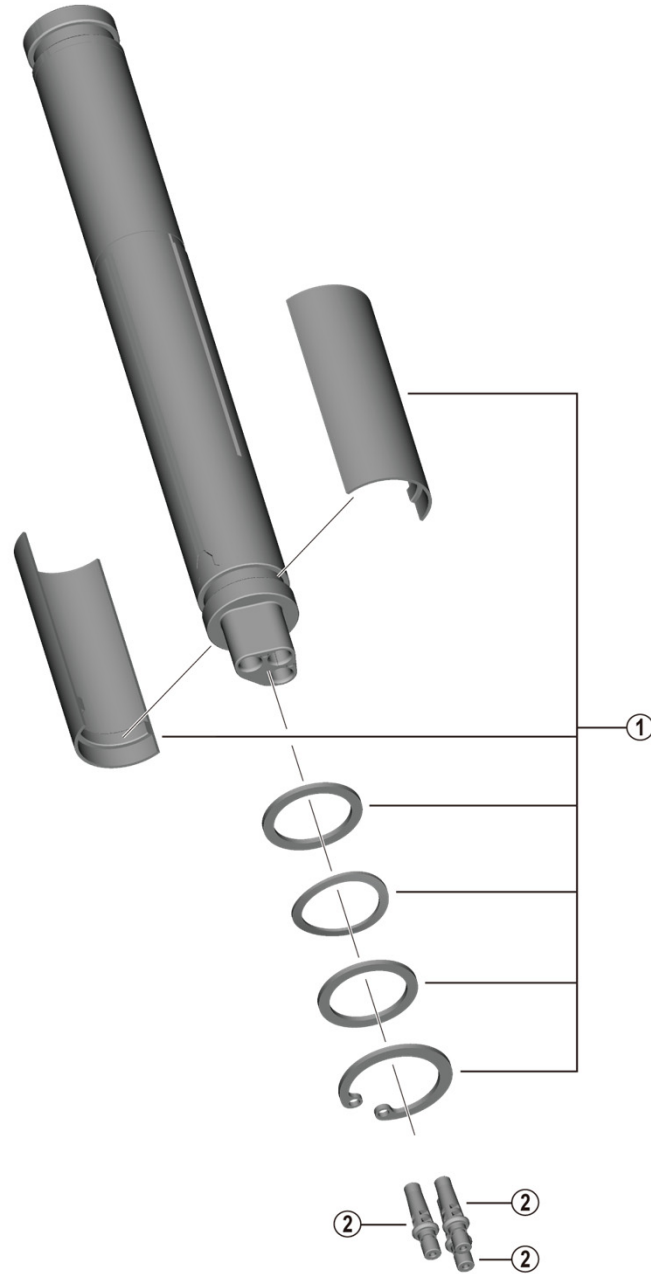

# Battery Built-in Type BT-DN300

ITEM NO.	SHIMANO CODE NO.	DESCRIPTION
1	Y7HK98010	Adapter unit
2	Y7HE30000	Dummy plug

Sep.-2021-4709  
© Shimano Inc. I

Specifications are subject to change without notice.

# SHIMANO