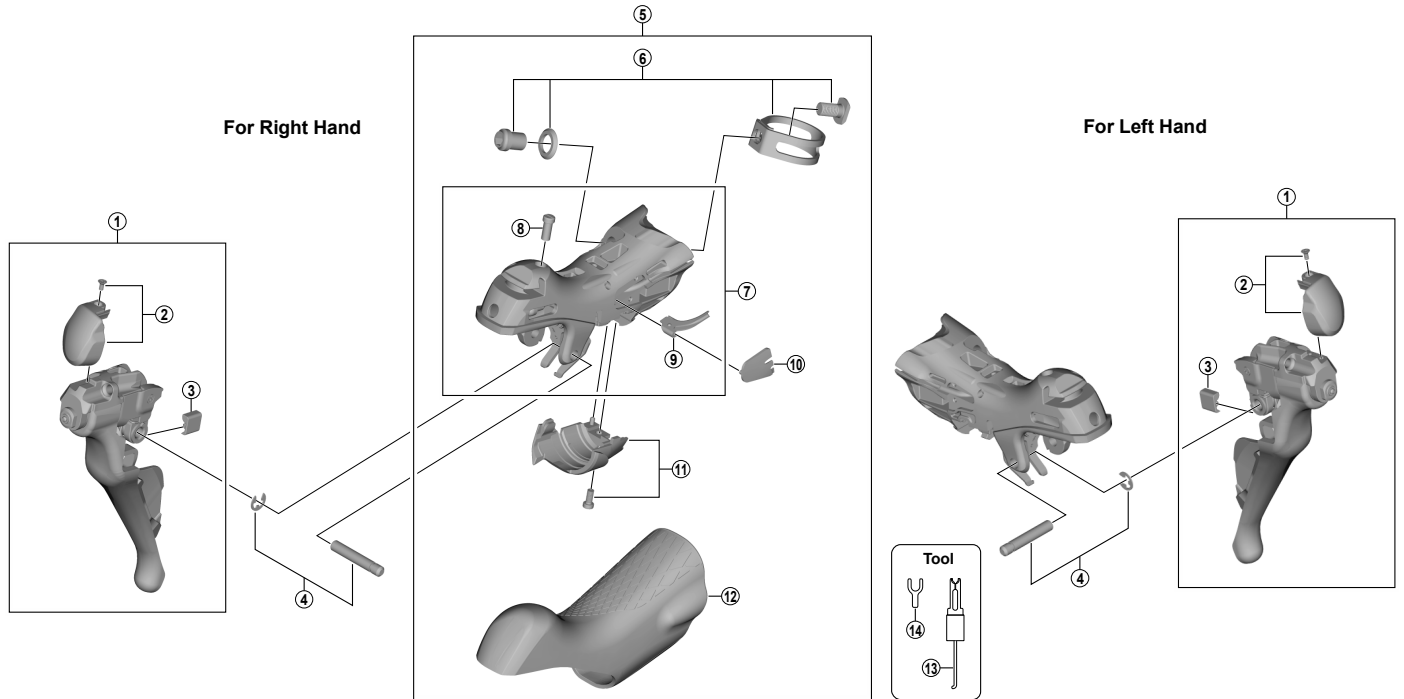

DURA-ACE Dual Control Lever ST-R9100 (2x11-speed)

ST-9000

ITEM NO.	SHIMANO CODE NO.	DESCRIPTION	INTERCHANGEABILITY		
1	Y0BF98020	R.H. Main Lever Assembly			
	Y0BG98010	L.H. Main Lever Assembly			
2	Y0BF98030	R.H. Name Plate R & Fixing Screw			
	Y0BG98020	L.H. Name Plate L & Fixing Screw			
3	Y63X80000	R.H. Main Lever Support R	A		
	Y63X80010	L.H. Main Lever Support L	A		
4	Y00G98030	Lever Axle & E-ring	A		
	Y0BF98040	R.H. Bracket Assembly			
5	Y0BF98040	R.H. Bracket Assembly			
	Y0BG98030	L.H. Bracket Assembly			
6	Y63X98050	Clamp Band Unit (ø23.8 mm - ø24.2 mm)	A		
	Y0BF98050	R.H. Bracket Unit			
7	Y0BF98050	R.H. Bracket Unit			
	Y0BG98040	L.H. Bracket Unit			
8	Y0BG48000	Grip Adjusting Screw			
	Y63X63000	R.H. SL Cable Guide R	A		
9	Y63X63000	R.H. SL Cable Guide R	A		
	Y63X55000	L.H. SL Cable Guide L	A		
10	Y00E75000	R.H. SL Cable Cover R	A		
	Y00F75000	L.H. SL Cable Cover L	A		
11	Y0BF98060	R.H. Unit Cover R & Fixing Screw			
	Y0BG98050	L.H. Unit Cover L & Fixing Screw			
12	Y0BF98010	Bracket Covers (Pair)			
	Y6RT68000	Tool A for E-ring	A		
14	Y6RT66000	Tool B for E-ring	A		

A: Same parts.

B: Parts are usable, but differ in materials, appearance, finish, size, etc.

Absence of mark indicates non-interchangeability.

Specifications are subject to change without notice.

Jun.-2016-4057