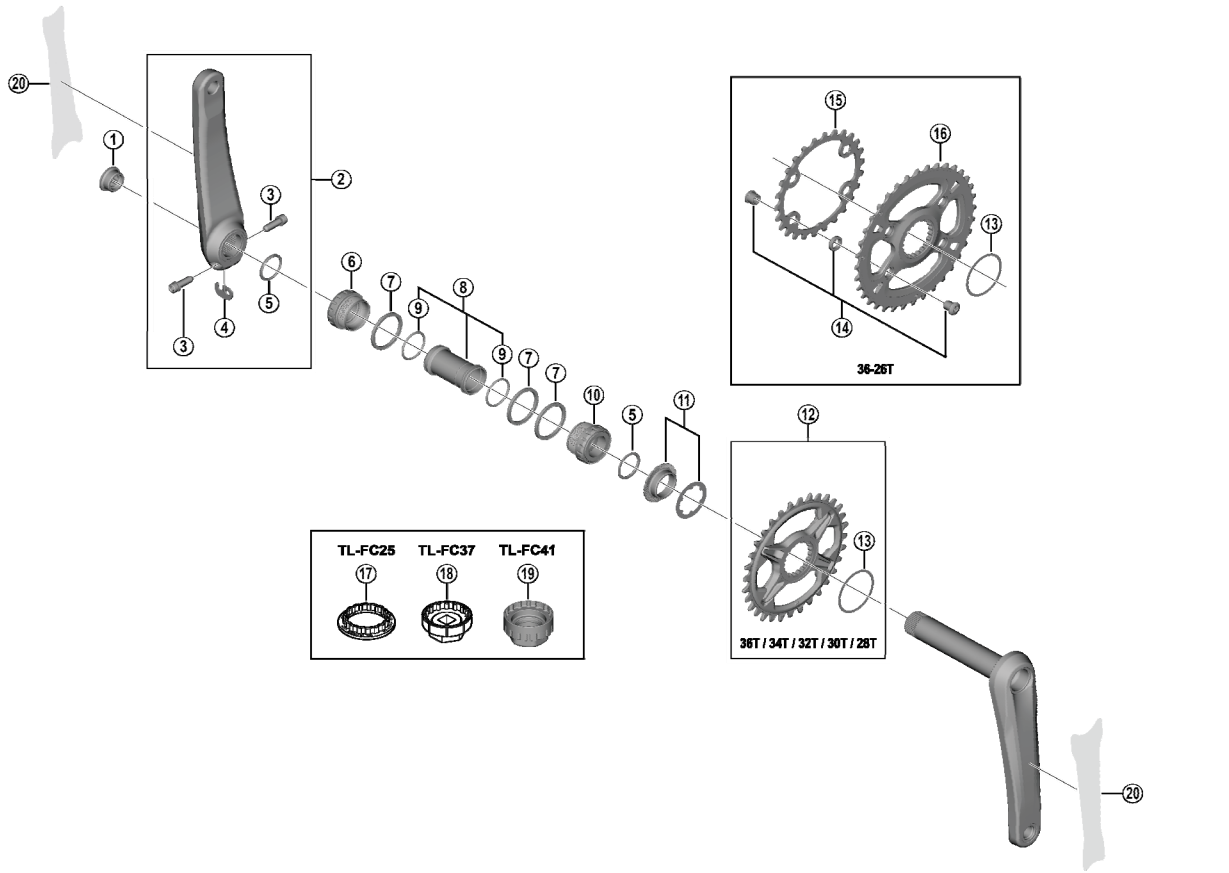

DEORE XT Crankset
FC-M8100-1 FC-M8100-2
BB-MT800 SM-CRM85

• Chaining teeth combinations: 36-26T / 36T / 34T / 32T / 30T / 28T

ITEM NO.	SHIMANO CODE NO.	DESCRIPTION	INTERCHANGEABILITY	
			A	B
1	Y0J620000	Crank Arm Fixing Screw		
2	Y0J698010	Left Hand Crank Arm Unit 165 mm		
	Y0J698020	Left Hand Crank Arm Unit 170 mm		
	Y0J698030	Left Hand Crank Arm Unit 175 mm		
	Y0J698040	Left Hand Crank Arm Unit 180 mm		
3	Y1GS21000	Clamp Screw with Washer (M6 x 21)		
4	Y0J698050	Plate		
5	Y1F316000	Ring	A	A
6	Y1V698010	Left Hand Adapter (B.C.1.37" x 24T) English Thread (BB-MT800)		
7	Y1P804000	Spacer (2.5 mm)		
8	Y1E598210	Inner Cover & O-Ring		
9	Y1TF21000	O-Ring		
10	Y1V698020	Right Hand Adapter (B.C.1.37" x 24T) English Thread (BB-MT800)		
11	Y0J698060	Lock Ring & Washer		
12	ISMCRM85Z8	Chainring 28T w/Spacer (SM-CRM85)		
	ISMCRM85A0	Chainring 30T w/Spacer (SM-CRM85)		
	ISMCRM85A2	Chainring 32T w/Spacer (SM-CRM85)		
	ISMCRM85A4	Chainring 34T w/Spacer (SM-CRM85)		
	ISMCRM85A6	Chainring 36T w/Spacer (SM-CRM85)		
13	Y0JC61000	Spacer		
14	Y0J898020	Gear Fixing Bolt Unit (4 sets)		
15	Y0JB26000	Chainring 26T-BJ for 36-26T		
16	Y0J898010	Chainring 36T-BJ for 36-26T		
17	Y13009260	TL-FC25 Adapter Installation Tool		
18	Y13009270	TL-FC37 Adapter Installation Tool		
19	Y13098720	TL-FC41 Front Chaining Direct Mount Tool		
* 20	Y0J698070	Protection Sticker for Crank Arm 165/170 mm (2 pcs.)		
* 20	Y0J698080	Protection Sticker for Crank Arm 175/180 mm (2 pcs.)		

A: Same parts.

B: Parts are usable, but differ in materials, appearance, finish, size, etc.

Absence of mark indicates non-interchangeability.

Specifications are subject to change without notice.

Nov.-2019-4508B