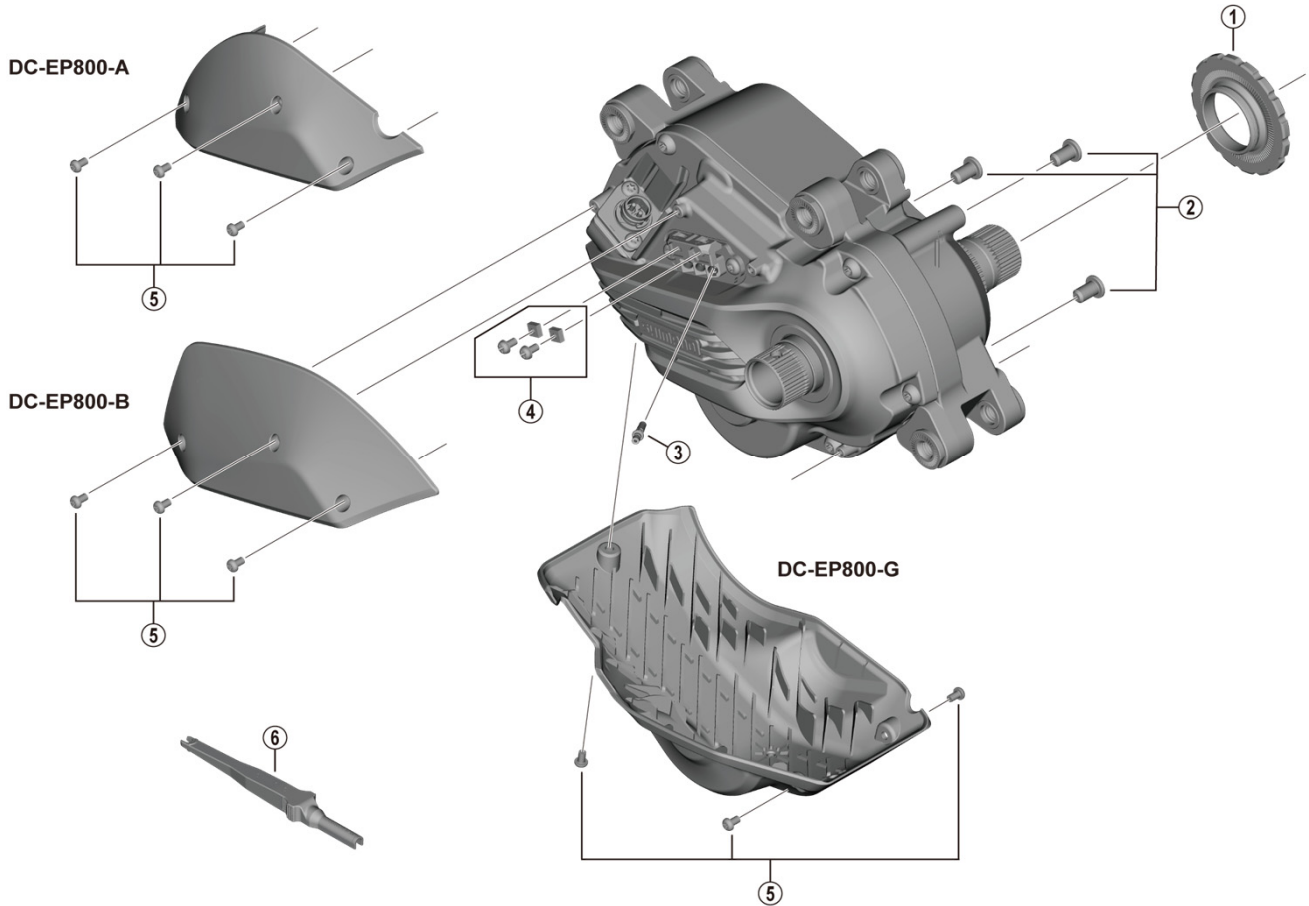

Drive Unit
DU-EP800 DU-EP800-CRG
DC-EP800 Drive Unit Cover

ITEM NO.	SHIMANO CODE NO.	DESCRIPTION
1	Y78N00085	Lock ring
2	Y7HC98010	Plate fixing screws (3 pcs.)
3	Y7HE30000	Dummy plug
4	Y7HC98020	Screws (2 pcs.) and nut (2 pcs.)
5	Y7HC98030	Cover fixing screws (3 pcs.)
6	Y7HE40000	TL-EW300 Plug tool