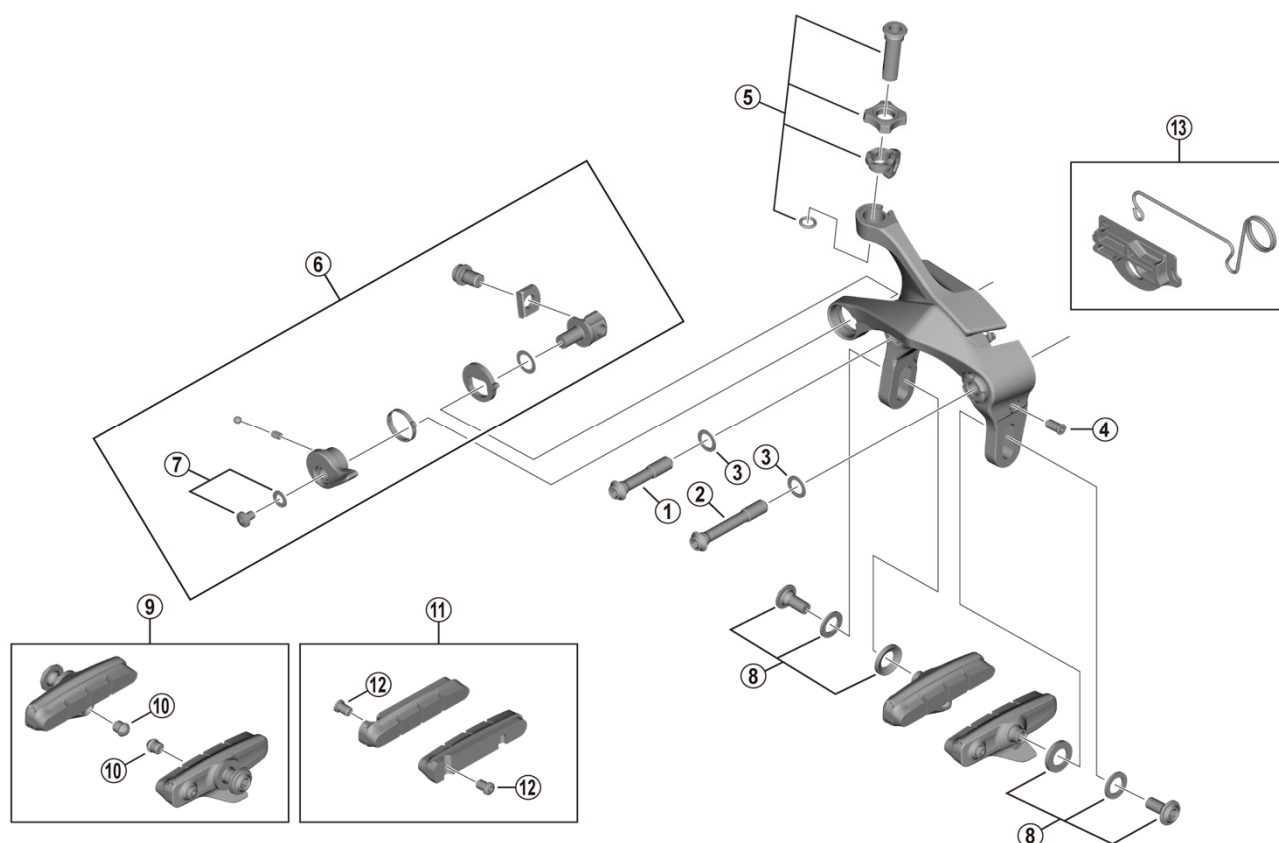

DURA-ACE Caliper Brake BR-R9210-RS

ITEM NO.	SHIMANO CODE NO.	DESCRIPTION	INTERCHANGEABILITY	
			BR-R9110-RS	BR-9010-RS
1	Y8PS11000	Fixing screw Y (M6 x 28.9)	A	B
2	Y8PS12000	Fixing screw C (M6 x 36.8)	A	B
3	Y8BC08000	Arm washer	A	A
4	Y8PS14000	EC-screw	A	
5	Y8PP98010	Cable adjusting screw unit	A	B
6	Y8PP98020	Quick release assembly	A	
7	Y8PP98030	Quick release fixing screw and washer	A	B
8	Y8PP98050	Shoe fixing screw unit (M5 x 11.2)	A	A
9	Y8L298050	R55C4 Cartridge-type brake shoe set (pair)	A	A
10	Y8FA16000	Tire Guide	A	A
11	Y8L298060	R55C4 Cartridge-type brake shoes and fixing bolts (pair)	A	A
	Y8L298070	R55C4 Cartridge-type brake shoes and fixing bolts (pair) for carbon rim	A	A
	Y8PP98060	R55C4-A Cartridge-type brake shoes (-1 mm thinner shoe) and fixing bolts (pair) for carbon rim	A	A
12	Y8L227000	Fixing screw (M4 x 5.5)	A	A
13	Y8L398040	Assembly jig	A	A

A: Same parts.

B: Parts are usable, but differ in materials, appearance, finish, size, etc.

Absence of mark indicates non-interchangeability.

Specifications are subject to change without notice.

Sep.-2021-4907