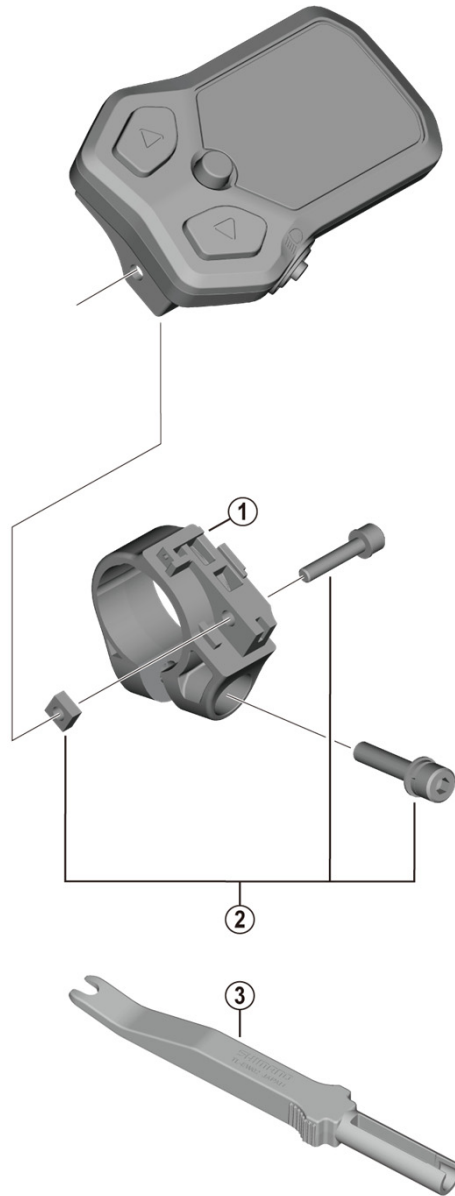

System Information Display SC-E5000

ITEM NO.	SHIMANO CODE NO.	DESCRIPTION
1	Y7HU01020	Stay (diameter 22.2)
	Y7HU01025	Stay (diameter 22.2) for I-spec EV
2	Y7HU98010	Fixing bolts and nut
3	Y6VE16000	TL-EW02 Plug tool