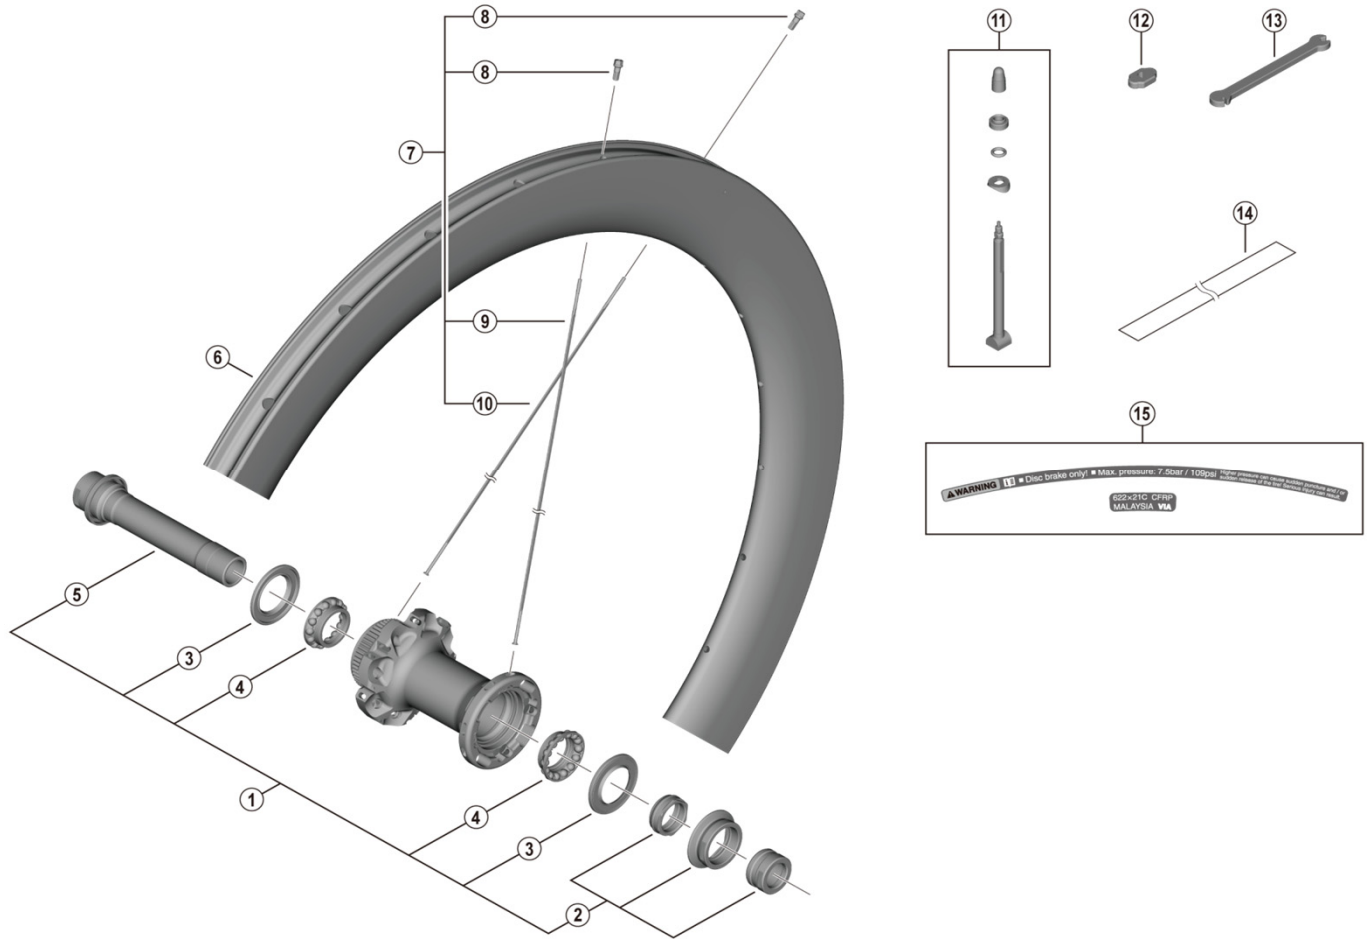

DURA-ACE Front Wheel
WH-R9270-C60-HR-TL-F

• Over Lock Nut Dimension: 100 mm

ITEM NO.	SHIMANO CODE NO.	DESCRIPTION
1	Y0MK98010	Complete hub axle
2	Y0MK98020	Right hand lock nut unit
3	Y0MK09000	Seal ring
4	Y0AY98030	Ball retainer (5/32")
5	Y0MK98030	Hub axle unit
6	-	Rim {24H}
7	-	Spoke unit {spoke (248 mm x 12 pcs. / 250 mm x 12 pcs.) / nipple (24 pcs.)}
8	Y0MKN1000	Small nipple 14G
9	Y0MAS1100	Right hand spoke (248 mm)
10	Y0MAS1000	Left hand spoke (250 mm)
11	Y0MA98010	Valve unit
12	Y4RJ10000	Valve tool
13	Y0MK14000	TL-WHR92 Nipple wrench 3.4
14	Y0MG50000	Tubeless tape
15	Y0MG98020	Rim sticker unit