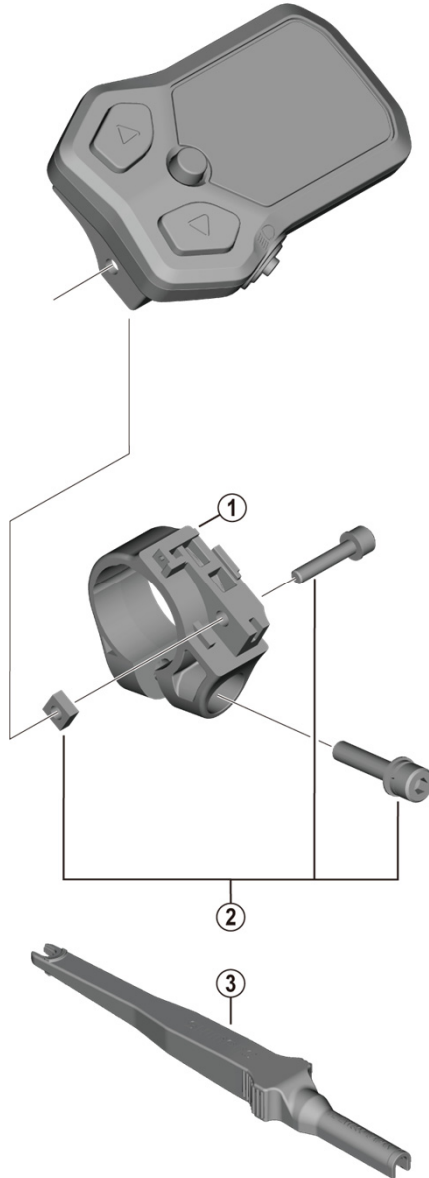

System Information Display SC-E5003

ITEM NO.	SHIMANO CODE NO.	DESCRIPTION
1	Y7HU01020	Stay (diameter 22.2)
	Y7HU01025	Stay (diameter 22.2) for I-spec EV
2	Y7HU98010	Fixing bolts and nut
3	Y7HE40000	TL-EW300 Plug tool