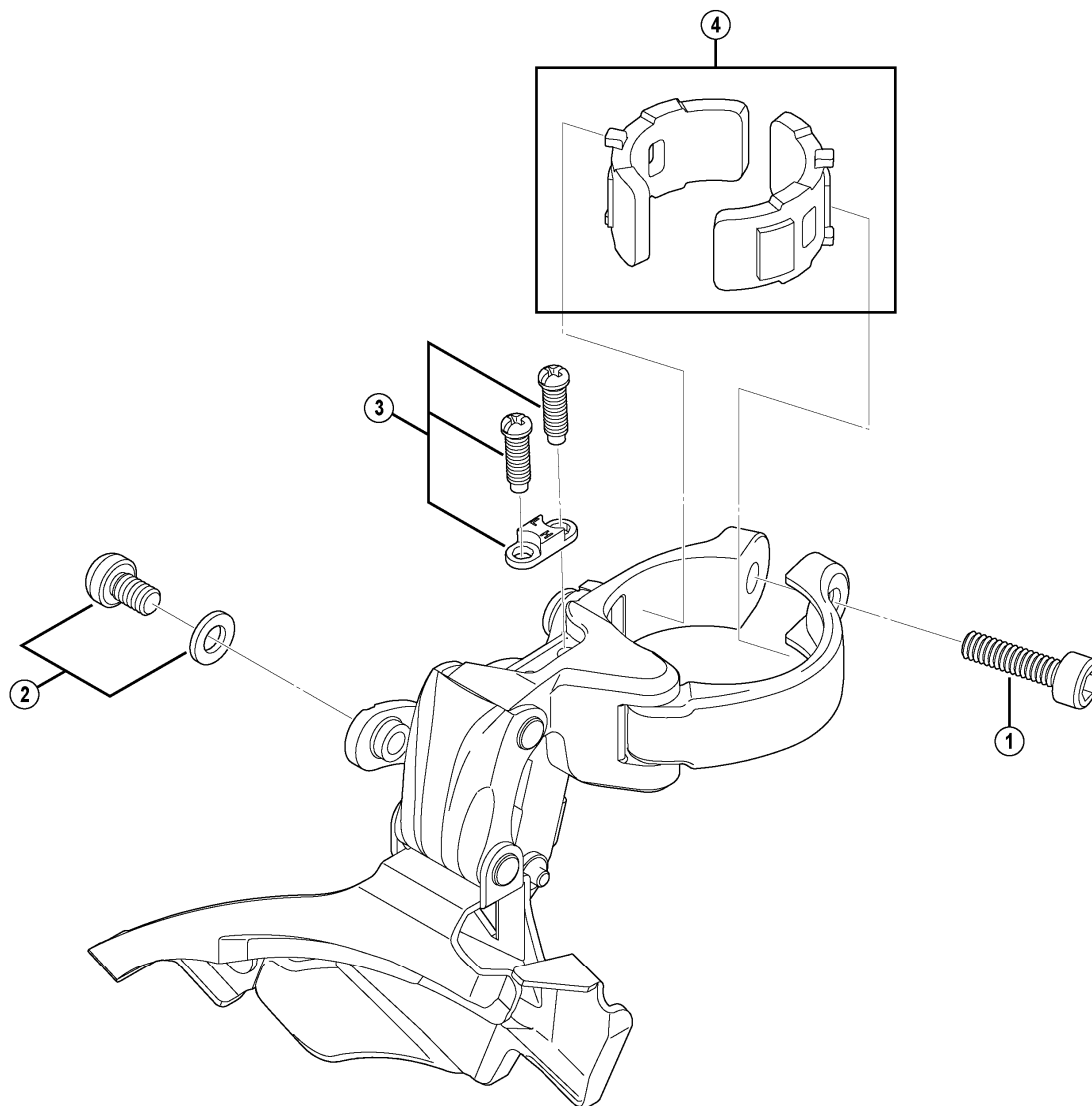

ALTUS Front Derailleur

FD-M371

FD-M431

FD-M311

ITEM NO.	SHIMANO CODE NO.	DESCRIPTION	INTERCHANGEABILITY		
1	Y59L19A00	Clamp Bolt (M5 x 19.3)	A		
2	Y5KG98010	Cable Fixing Plate & Bolt (M5 x 7)		A	
3	Y5GU98030	Stroke Adjust Screws (M4 x 12) & Plate	A		
4	Y5MM98020	Clamp Band Adapters for S-size / $\phi 28.6$ mm (1-1/8")	A		
	Y5MM98030	Clamp Band Adapters for M-size / $\phi 31.8$ mm (1-1/4")	A		

A: Same parts.

B: Parts are usable, but differ in materials, appearance, finish, size, etc.

Absence of mark indicates non-interchangeability.

May.-2013-3477

© Shimano Inc. A

Specifications are subject to change without notice.