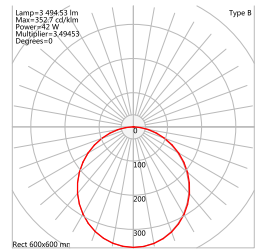

LED PANEL LIGHT R600

SUNFLUX MASTER COLLECTION · CPH

Item No.: 08052

Usage:
For the purpose of office lighting.

Beam Diagram (Typical)

0.5m	1850lux
1.0m	750lux
1.5m	390lux
2.0m	240lux
3.0m	100lux

	Part No.	Input Volt.	Power	Typical Flux	Color Temp.	CRI	Dimming
	08052	230V~	42W	3300lm	*4000K	*>90	PWM/1-10V

Size	Beam Angle	Outside-Color	IP	Driver	Lifespan (L70)	*Plus Option	Warranty
Dia.600x11,5mm	120°	*White	61		25,000	DALI DIMMING	3-Years

*Optional.