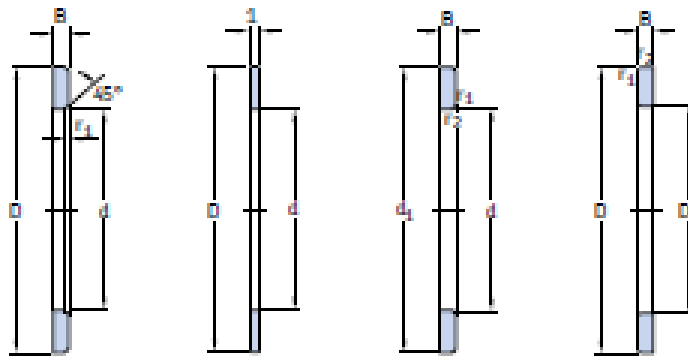

LS

AS

WS 811

GS 811

Dimensions					Masses Washers LS, WS, GS	Designations Universal washer	Thin universal washer	Shaft washer	Housing washer		
d	d <sub>1</sub>	D	D <sub>1</sub>	B							
mm					r <sub>1,2</sub> min.	AS	-				
4	-	14	-	-	-	-	1	-	AS 0414	-	-
5	-	15	-	-	-	-	1	-	AS 0515	-	-
6	-	19	-	2,75	0,3	6	2	LS 0619	AS 0619	-	-
8	-	21	-	2,75	0,3	6	2	LS 0821	AS 0821	-	-
10	-	24	-	2,75	0,3	8	3	LS 1024	AS 1024	-	-
12	-	26	-	2,75	0,3	9	3	LS 1226	AS 1226	-	-
15	28	28	16	2,75	0,3	9	3	LS 1528	AS 1528	WS 81102	GS 81102
17	30	30	18	2,75	0,3	9	4	LS 1730	AS 1730	WS 81103	GS 81103
20	35	35	21	2,75	0,3	13	5	LS 2035	AS 2035	WS 81104	GS 81104
25	42	42	26	3	0,6	19	7	LS 2542	AS 2542	WS 81105	GS 81105
30	47	47	32	3	0,6	22	8	LS 3047	AS 3047	WS 81106	GS 81106
35	52	52	37	3,5	0,6	29	9	LS 3552	AS 3552	WS 81107	GS 81107
40	60	60	42	3,5	0,6	40	12	LS 4060	AS 4060	WS 81108	GS 81108
45	65	65	47	4	0,6	50	13	LS 4565	AS 4565	WS 81109	GS 81109
50	70	70	52	4	0,6	55	14	LS 5070	AS 5070	WS 81110	GS 81110
55	78	78	57	5	0,6	88	18	LS 5578	AS 5578	WS 81111	GS 81111
60	85	85	62	4,75	1	97	22	LS 6085	AS 6085	WS 81112	GS 81112
65	90	90	67	5,25	1	115	24	LS 6590	AS 6590	WS 81113	GS 81113
70	95	95	72	5,25	1	123	25	LS 7095	AS 7095	WS 81114	GS 81114
75	100	100	77	5,75	1	142	27	LS 75100	AS 75100	WS 81115	GS 81115
80	105	105	82	5,75	1	151	28	LS 80105	AS 80105	WS 81116	GS 81116