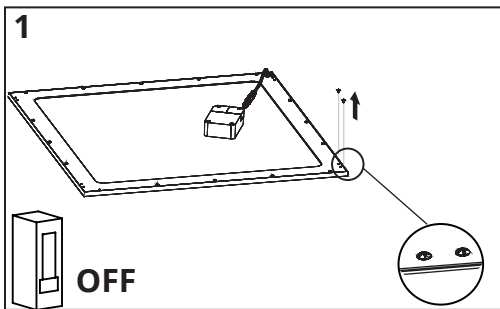

Item Description	EAN	KG	L (mm)	A (mm)	B (mm)	C (mm)	Panel
LED Panel Safety Cable 1M	8720094600451	0.02	1000	30	40	20	60X60cm 62X62cm 30X120cm

Installation

Warning

- Only qualified electrician is allowed to do installation, maintenance and inspection for safety concern. It is dangerous for non-professional operators.
- Power should be cut off before installation, maintenance or inspection.
- Please install and use the product strictly according to the instruction.
- Do not disassemble or remold the product at will to avoid accident of electric shock or light falling.
- Working out of temperature range of -20 ~ +40 will shorten the lifetime of the product.