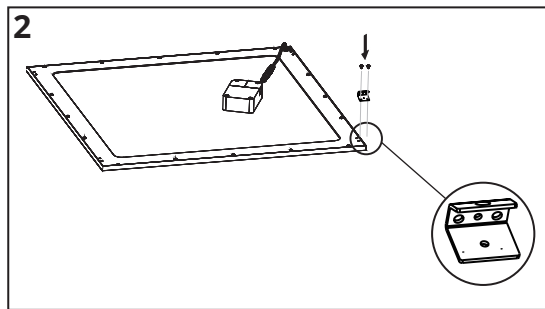

Item Description	EAN	KG	L (mm)	A (mm)	B (mm)	C (mm)	Panel
LED Panel Safety Cable 1M	8720094600451	0.02	1000	30	40	20	60X60cm 62X62cm 30X120cm

Installation

Warning

- Only qualified electrician is allowed to do installation, maintenance and inspection for safety concern. It is dangerous for non-professional operators.
- Power should be cut off before installation, maintenance or inspection.
- Please install and use the product strictly according to the instruction.
- Do not disassemble or remold the product at will to avoid accident of electric shock or light falling.
- Working out of temperature range of -20 ~ +40 will shorten the lifetime of the product.