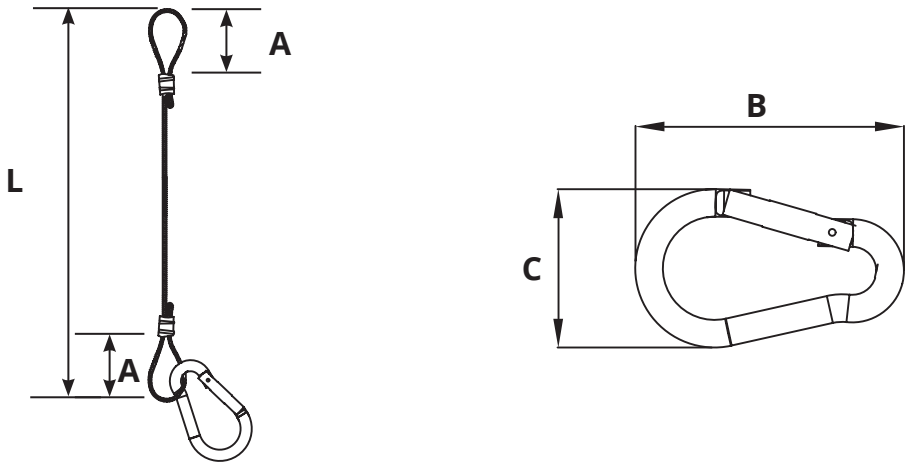

Item Description	EAN	KG	L (mm)	A (mm)	B (mm)	C (mm)	Panel
LED Panel Safety Cable 1M	8720094600451	0.02	1000	30	40	20	60X60cm 62X62cm 30X120cm

Installation

Warning

- Only qualified electrician is allowed to do installation, maintenance and inspection for safety concern. It is dangerous for non-professional operators.
- Power should be cut off before installation, maintenance or inspection.
- Please install and use the product strictly according to the instruction.
- Do not disassemble or remold the product at will to avoid accident of electric shock or light falling.
- Working out of temperature range of -20 ~ +40 will shorten the lifetime of the product.