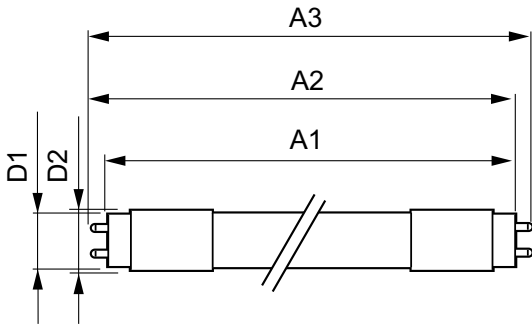

MASTER LEDtube EM/Mains T8

Approval and Application

Energy Saving Product	Yes
Energy Efficiency Label (EEL)	A++
Approval Marks	TUV CE marking RoHS compliance KEMA Keur certificate
Energy Consumption kWh/1000 h	16 kWh

Product Data

Full product code	871869668736900

Order product name	MAS LEDtube 1200mm UO 16W 830 T8
EAN/UPC - Product	8718696687369
Order code	929001297802
Numerator - Quantity Per Pack	1
Numerator - Packs per outer box	10
Material Nr. (12NC)	929001297802
Net Weight (Piece)	0.270 kg

Dimensional drawing

TLED 4ft 16W-36W 2300lm 160D 3000K G13ND

Product	D1	D2	A1	A2	A3
MAS LEDtube 1200mm UO 16W 830 T8	25.78 mm	28 mm	1198.2 mm	1205.3 mm	1212.4 mm