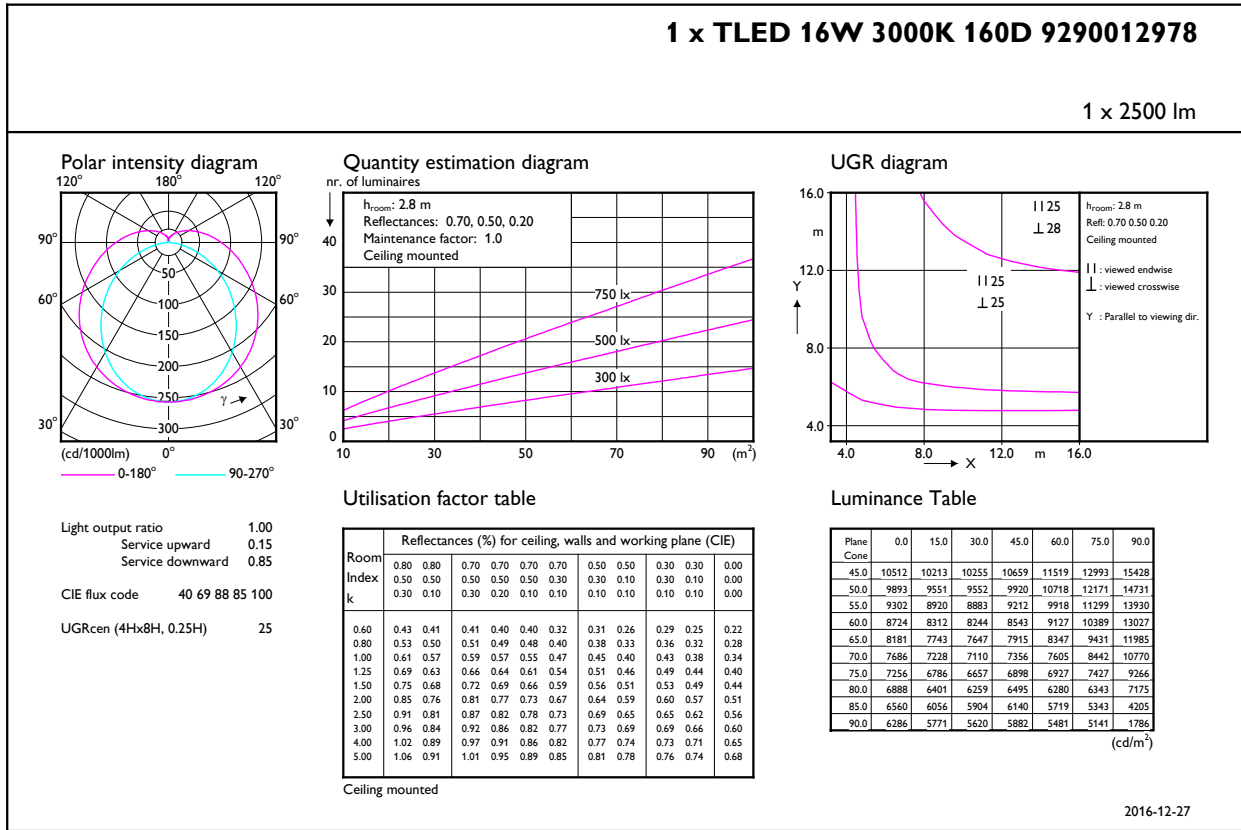

## Dimensional drawing

TLED 4ft 16W-36W 2300lm 160D 3000K G13ND

Product	D1	D2	A1	A2	A3
MAS LEDtube 1200mm UO 16W 830 T8	25.78 mm	28 mm	1198.2 mm	1205.3 mm	1212.4 mm

Photometric data

General Uniform Lighting