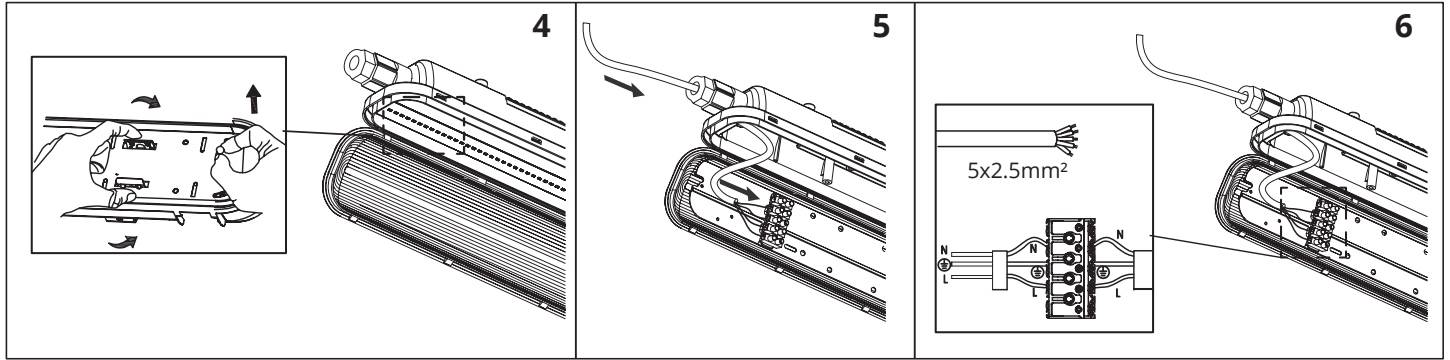

Warning

- Only qualified electrician is allowed to do installation, maintenance and inspection for safety concern. It is dangerous for non-professional operators.
- Power should be cut off before installation, maintenance or inspection.
- Please install and use the product strictly according to the instruction.
- Do not disassemble or remold the product at will to avoid accident of electric shock or light falling.
- Working out of temperature range of -25 ~ +40 will shorten the lifetime of the product.