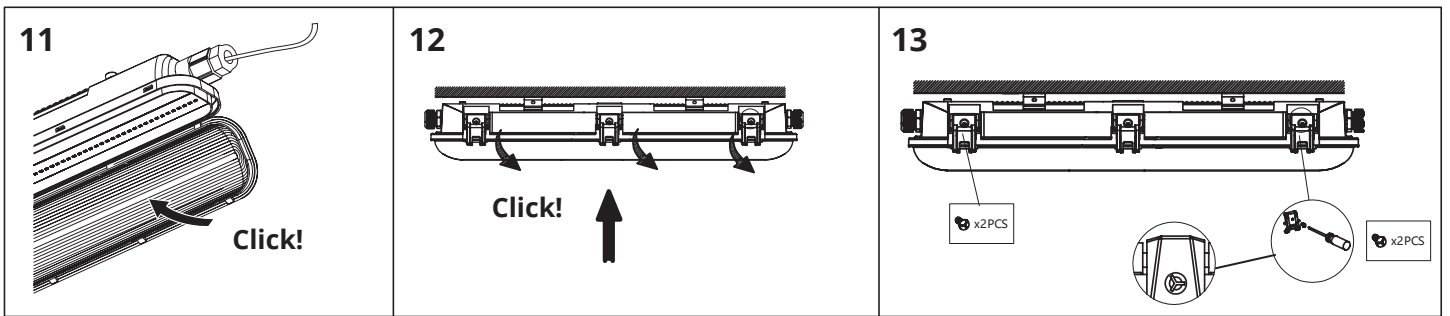

Warning

- Only qualified electrician is allowed to do installation, maintenance and inspection for safety concern. It is dangerous for non-professional operators.
- Power should be cut off before installation, maintenance or inspection.
- Please install and use the product strictly according to the instruction.
- Do not disassemble or remold the product at will to avoid accident of electric shock or light falling.
- Working out of temperature range of -25 ~ +40 will shorten the lifetime of the product.