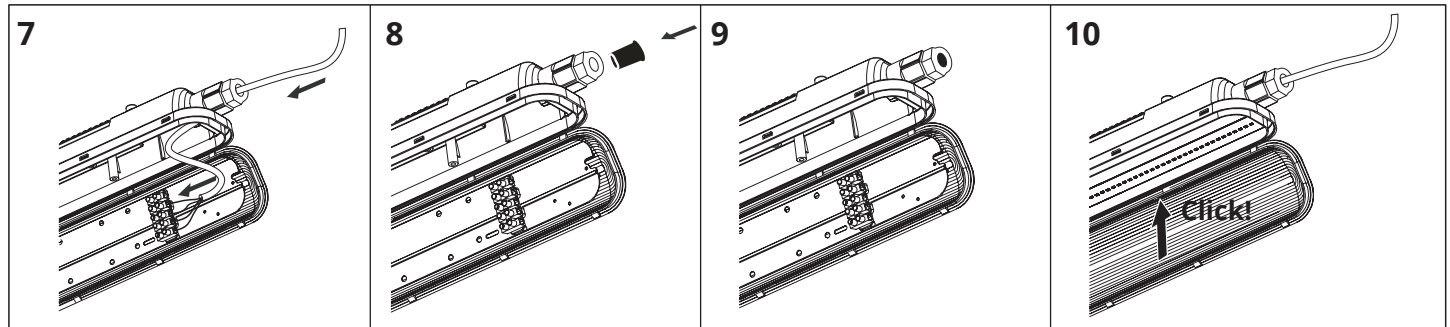

Warning

- Only qualified electrician is allowed to do installation, maintenance and inspection for safety concern. It is dangerous for non-professional operators.
- Power should be cut off before installation, maintenance or inspection.
- Please install and use the product strictly according to the instruction.
- Do not disassemble or remold the product at will to avoid accident of electric shock or light falling.
- Working out of temperature range of -25 ~ +40 will shorten the lifetime of the product.