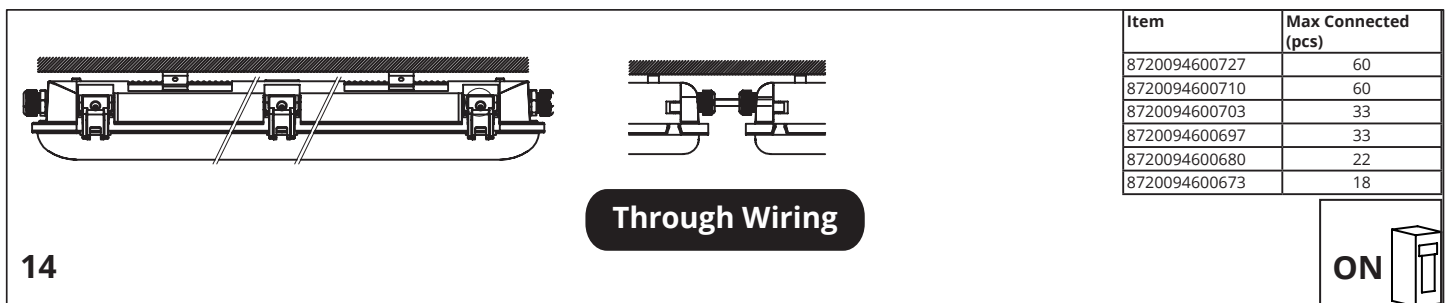

Warning

- Only qualified electrician is allowed to do installation, maintenance and inspection for safety concern. It is dangerous for non-professional operators.
- Power should be cut off before installation, maintenance or inspection.
- Please install and use the product strictly according to the instruction.
- Do not disassemble or remold the product at will to avoid accident of electric shock or light falling.
- Working out of temperature range of -25 ~ +40 will shorten the lifetime of the product.