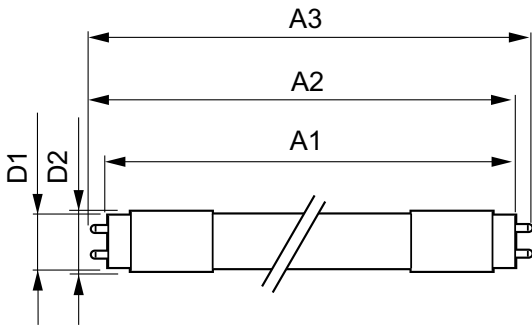

MASTER LEDtube EM/Mains T8

Approval and Application

Energy Saving Product	Yes
Energy Efficiency Label (EEL)	A++
Approval Marks	TUV CE marking RoHS compliance KEMA Keur certificate
Energy Consumption kWh/1000 h	24 kWh

Product Data

Full product code	871869668744400

Order product name	MAS LEDtube 1500mm UO 24W 840 T8
EAN/UPC - Product	8718696687444
Order code	929001298202
Numerator - Quantity Per Pack	1
Numerator - Packs per outer box	10
Material Nr. (12NC)	929001298202
Net Weight (Piece)	0.450 kg

Warnings and Safety

- NOTES: The overall energy efficiency and light distribution of any installation that uses these lamps are determined by the design of the installation.

Dimensional drawing

TLED 4ft 24W-58W 3700lm 160D 4000K G13ND

Product	D1	D2	A1	A2	A3
MAS LEDtube 1500mm UO 24W 840 T8	25.78 mm	28 mm	1498.7 mm	1505.8 mm	1512.9 mm

Photometric data