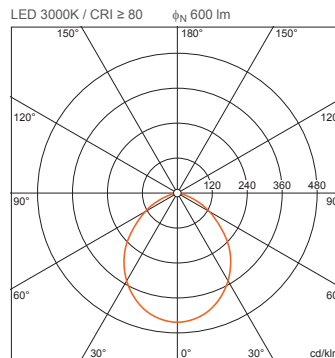

Overview of product data:  
**ODP10C77S365**

**PCTL-IP65,LED600lm830,ld/tr-edge,wh**

**Product description**

PUNCTOLED® IP65, downlight, light emission: direct distribution, LED light colour: 830, control gear: ECG, mains connection: 220..240V, AC, housing, round, of aluminium, white, diameter: 110 mm, protection rating (complete): IP65, insulation class (complete): insulation class II (safety insulation), certification: CE

IP 65

Lamps: LED  
Wt. (kg): 0.5  
Order No.: ODP10C77S365  
GTIN (EAN): 4052899910652

ODP10C77S365: 1x LED 3000K / CRI ≥ 80

4052899910652  
ODP10C77S365

No. of luminaires in room	Reflection factors 70/50/20					
	100		200		500	
Em (lx)	2.5	3.0	2.5	3.0	2.5	3.0
Lh (m)	2.5	3.0	2.5	3.0	2.5	3.0
20 m²	4.7	5.4	9.3	11	23	27
30 m²	7.1	7.9	14	16	35	40
40 m²	9.1	10	18	20	45	50
50 m²	11	12	22	24	55	60
75 m²	16	17	32	34	80	86
100 m²	21	22	42	44	104	111
500 m²	96	99	193	198	481	495

Maintenance factor 0.8

Rh = Lh

Imax 443 cd/klm at γ 0°

Luminance values (cd/m²)

C 0/180  
L80 12004  
L70 23867  
L65 31247

UGR 27.1 27.1  
X 4H Y 8H ρ 70/50/20 S 0.25H

**OSRAM** ODP10C77S365

The luminaire contains built-in LED lamps

##### Dimensions | Weight

- Diameter: 110mm
- Height: 43mm
- Weight: 0.5kg