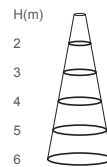

IP 65

Lamps: LED
Wt. (kg): 0.5
Order No.: ODP10C77S365
GTIN (EAN): 4052899910652

ODP10C77S365: 1x LED 3000K / CRI ≥ 80

4052899910652
ODP10C77S365