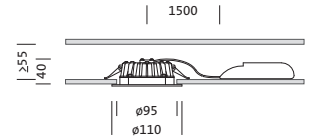

Overview of product data:  
**ODP10C77S365**

**PCTL-IP65,LED600lm830,ld/tr-edge,wh**

**Product description**

PUNCTOLED® IP65, downlight, light emission: direct distribution, LED light colour: 830, control gear: ECG, mains connection: 220..240V, AC, housing, round, of aluminium, white, diameter: 110 mm, protection rating (complete): IP65, insulation class (complete): insulation class II (safety insulation), certification: CE

Maintenance factor 0.8

Rh = Lh

Imax 443 cd/klm at γ 0°

Luminance values (cd/m²)

C 0/180  
L80 12004  
L70 23867  
L65 31247

UGR 27.1 27.1  
X 4H Y 8H ρ 70/50/20 S 0.25H

**OSRAM** ODP10C77S365

The luminaire contains built-in LED lamps

##### Dimensions | Weight

- Diameter: 110mm
- Height: 43mm
- Weight: 0.5kg