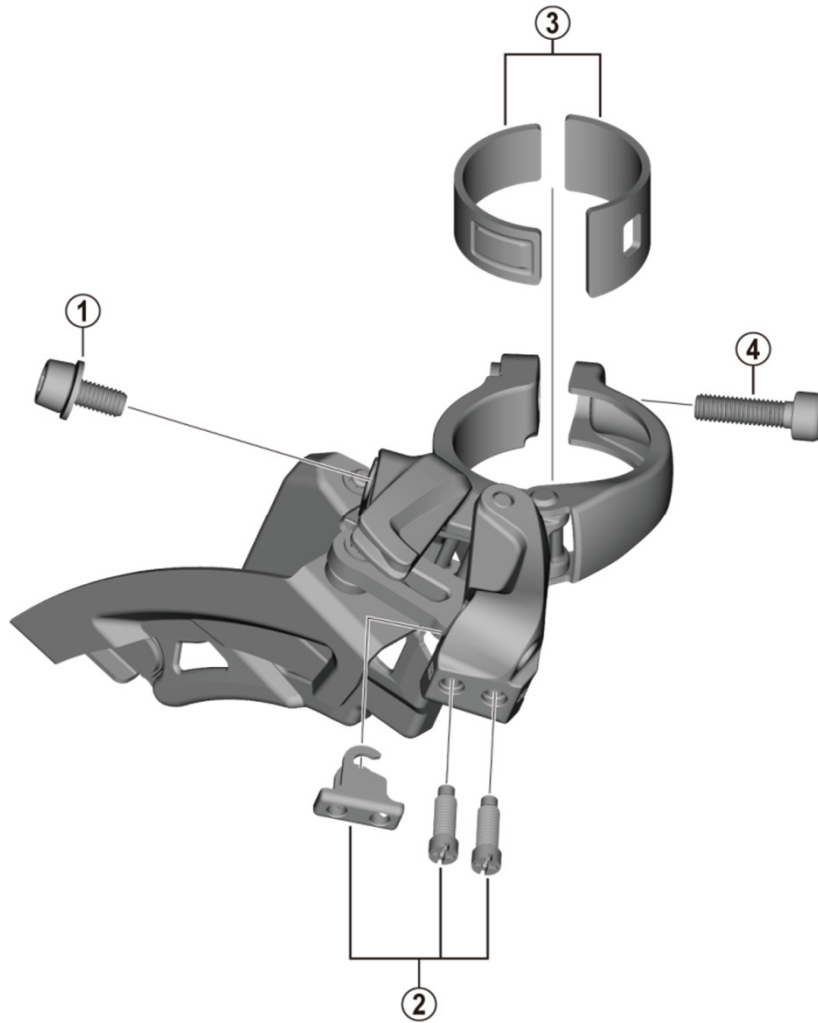

# ALIVIO SIDE SWING Front Derailleur FD-M3100-M (3x9-speed)

ITEM NO.	SHIMANO CODE NO.	DESCRIPTION	INTERCHANGEABILITY		
			FD-M4000-M	FD-M4020-M	FD-M3120-M
1	Y2CL000M0	Cable Fixing Screw (M5 x 10.5)	A	A	A
2	Y2HG98010	Stroke Adjust Screws (M4 x 13) & Plate	B	B	A
3	Y2B198010	Clamp Band Adapter Unit for S-size / Diameter 28.6 mm	A	A	A
	Y2B198020	Clamp Band Adapter Unit for M-size / Diameter 31.8 mm	A	A	A
4	Y59L19300	Clamp Screw (M5 x 16.5)	B	B	A

A: Same parts.

B: Parts are usable, but differ in materials, appearance, finish, size, etc.

Absence of mark indicates non-interchangeability.

Specifications are subject to change without notice.

May-2020-4655