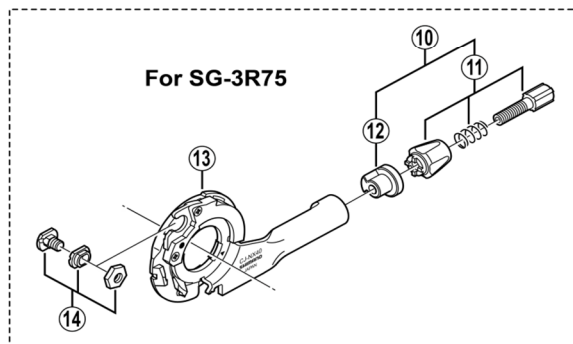

NEXUS REVOSHIFT Lever

SL-3S35-E For 3-speed

ITEM NO.	SHIMANO CODE NO.	DESCRIPTION
1	Y6E898010	Indicator Cover & Fixing Screw (M2.5 x 7)
2	Y65P98040	Indicator
3	Y65U04000	Outer Casing Holder
4	Y6CK10000	Clamp Bolt (M4 x 16)
5	Y65P03110	Shift Actuator (Black)
6	Y61X14000	Half Grip (ø22.2 mm / Gray)
	Y61X14010	Half Grip (ø22.2 mm / Black)
7	Y60098630	Inner Cable Box (Stainless / 100 pcs.)
8	Y60B98030	SIS-SP Outer Casing (Black) w/Outer Caps
	Y60B98020	SIS-SP Outer Casing (Silver) w/Outer Caps
9	Y62098030	Inner End Caps (ø1.2 mm / 100 pcs.)
* 10	Y6SJ98060	Cable Adjusting Bolt Unit & Outer Casing Holder
* 11	Y61W98030	Cable Adjusting Bolt Unit
* 12	Y6SJ03000	Outer Casing Holder
* 13	Y74Y98170	CJ-NX40 Cassette Joint
* 14	Y74Y98030	Inner Cable Fixing Bolt Unit