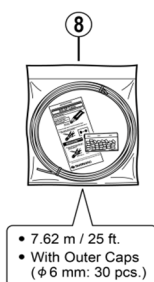

NEXUS REVOSHIFT Lever

SL-3S35-E For 3-speed

ITEM NO.	SHIMANO CODE NO.	DESCRIPTION
1	Y6E898010	Indicator Cover & Fixing Screw (M2.5 x 7)
2	Y65P98040	Indicator
3	Y65U04000	Outer Casing Holder
4	Y6CK10000	Clamp Bolt (M4 x 16)
5	Y65P03110	Shift Actuator (Black)
6	Y61X14000	Half Grip (ø22.2 mm / Gray)
	Y61X14010	Half Grip (ø22.2 mm / Black)
7	Y60098630	Inner Cable Box (Stainless / 100 pcs.)
8	Y60B98030	SIS-SP Outer Casing (Black) w/Outer Caps
	Y60B98020	SIS-SP Outer Casing (Silver) w/Outer Caps
9	Y62098030	Inner End Caps (ø1.2 mm / 100 pcs.)
* 10	Y6SJ98060	Cable Adjusting Bolt Unit & Outer Casing Holder
* 11	Y61W98030	Cable Adjusting Bolt Unit
* 12	Y6SJ03000	Outer Casing Holder
* 13	Y74Y98170	CJ-NX40 Cassette Joint
* 14	Y74Y98030	Inner Cable Fixing Bolt Unit