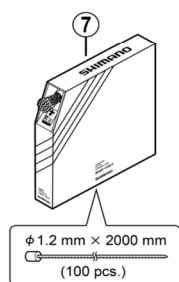

NEXUS REVOSHIFT Lever

SL-3S35-E For 3-speed

ITEM NO.	SHIMANO CODE NO.	DESCRIPTION
1	Y6E898010	Indicator Cover & Fixing Screw (M2.5 x 7)
2	Y65P98040	Indicator
3	Y65U04000	Outer Casing Holder
4	Y6CK10000	Clamp Bolt (M4 x 16)
5	Y65P03110	Shift Actuator (Black)
6	Y61X14000	Half Grip (ø22.2 mm / Gray)
	Y61X14010	Half Grip (ø22.2 mm / Black)
7	Y60098630	Inner Cable Box (Stainless / 100 pcs.)
8	Y60B98030	SIS-SP Outer Casing (Black) w/Outer Caps
	Y60B98020	SIS-SP Outer Casing (Silver) w/Outer Caps
9	Y62098030	Inner End Caps (ø1.2 mm / 100 pcs.)
* 10	Y6SJ98060	Cable Adjusting Bolt Unit & Outer Casing Holder
* 11	Y61W98030	Cable Adjusting Bolt Unit
* 12	Y6SJ03000	Outer Casing Holder
* 13	Y74Y98170	CJ-NX40 Cassette Joint
* 14	Y74Y98030	Inner Cable Fixing Bolt Unit