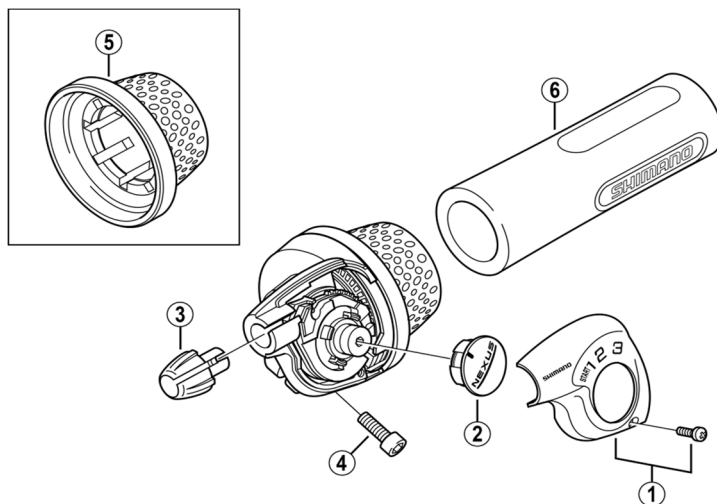

NEXUS REVOSHIFT Lever

SL-3S35-E For 3-speed

ITEM NO.	SHIMANO CODE NO.	DESCRIPTION
1	Y6E898010	Indicator Cover & Fixing Screw (M2.5 x 7)
2	Y65P98040	Indicator
3	Y65U04000	Outer Casing Holder
4	Y6CK10000	Clamp Bolt (M4 x 16)
5	Y65P03110	Shift Actuator (Black)
6	Y61X14000	Half Grip (ø22.2 mm / Gray)
	Y61X14010	Half Grip (ø22.2 mm / Black)
7	Y60098630	Inner Cable Box (Stainless / 100 pcs.)
8	Y60B98030	SIS-SP Outer Casing (Black) w/Outer Caps
	Y60B98020	SIS-SP Outer Casing (Silver) w/Outer Caps
9	Y62098030	Inner End Caps (ø1.2 mm / 100 pcs.)
* 10	Y6SJ98060	Cable Adjusting Bolt Unit & Outer Casing Holder
* 11	Y61W98030	Cable Adjusting Bolt Unit
* 12	Y6SJ03000	Outer Casing Holder
* 13	Y74Y98170	CJ-NX40 Cassette Joint
* 14	Y74Y98030	Inner Cable Fixing Bolt Unit