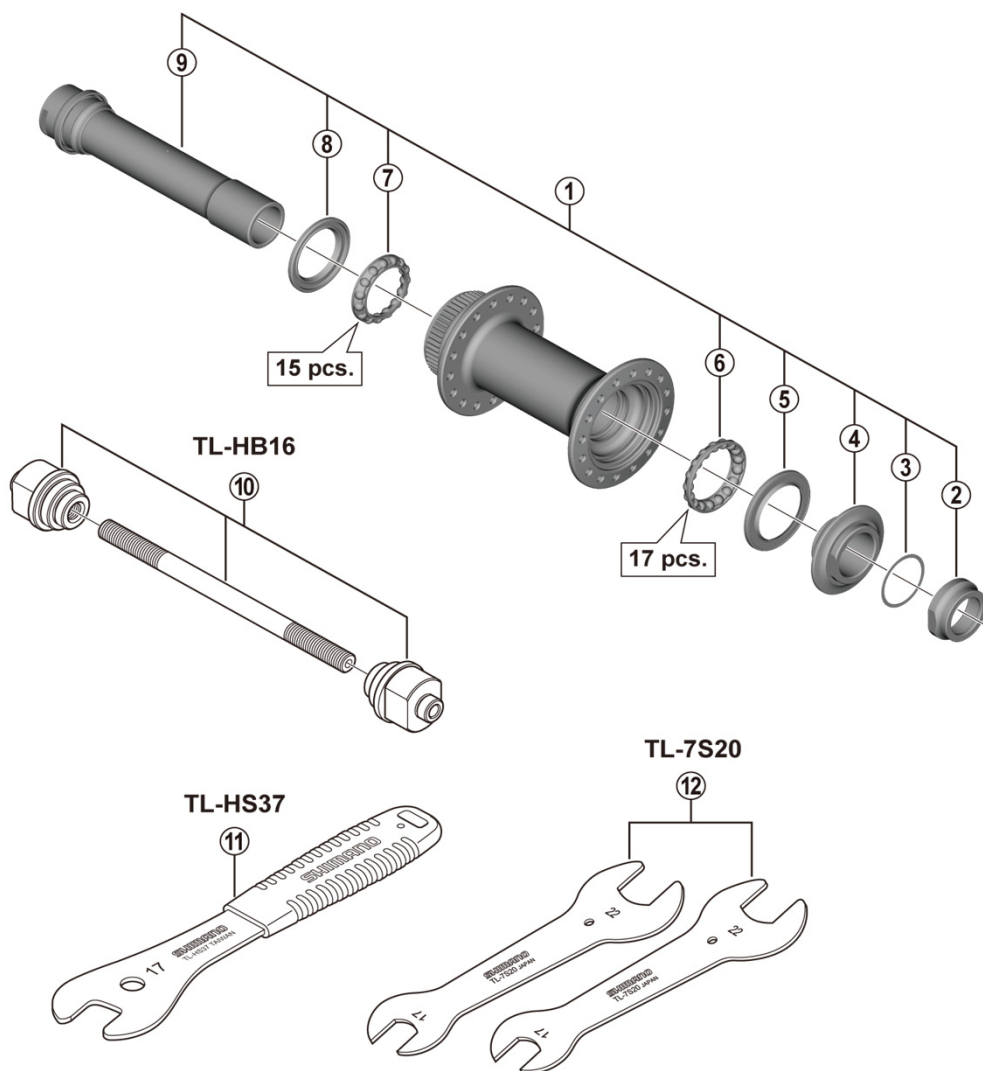

DEORE XT Front Hub
HB-M8110/M8110-B For Disc Brake

ITEM NO.	SHIMANO CODE NO.	DESCRIPTION
1	Y2E398010	Complete Hub Axle for HB-M8110
	Y2E498020	Complete Hub Axle for HB-M8110-B
2	Y2A500050	Right Hand Lock Nut
3	Y24613000	Adjusting Washer
4	Y24698040	Right Hand Cone w/Dust Cap
5	Y27X15000	Right Hand Seal Ring
6	Y27X98030	Right Hand Ball Retainer (5/32" x 17)
7	Y27X98040	Left Hand Ball Retainer (5/32" x 15)
8	Y27X14000	Left Hand Seal Ring
9	Y2A598020	Hub Axle Unit for HB-M8110
	Y2AH98020	Hub Axle Unit for HB-M8110-B
10	Y20W98020	TL-HB16 Hub Setting Tool
11	Y23098030	TL-HS37 Hub Spanner (17 mm)
12	Y13098900	TL-7S20 Hub Spanner (17 mm x 22 mm) 2 pcs.

Nov.-2019-4513
 © Shimano Inc. ITP

Specifications are subject to change without notice.

SHIMANO