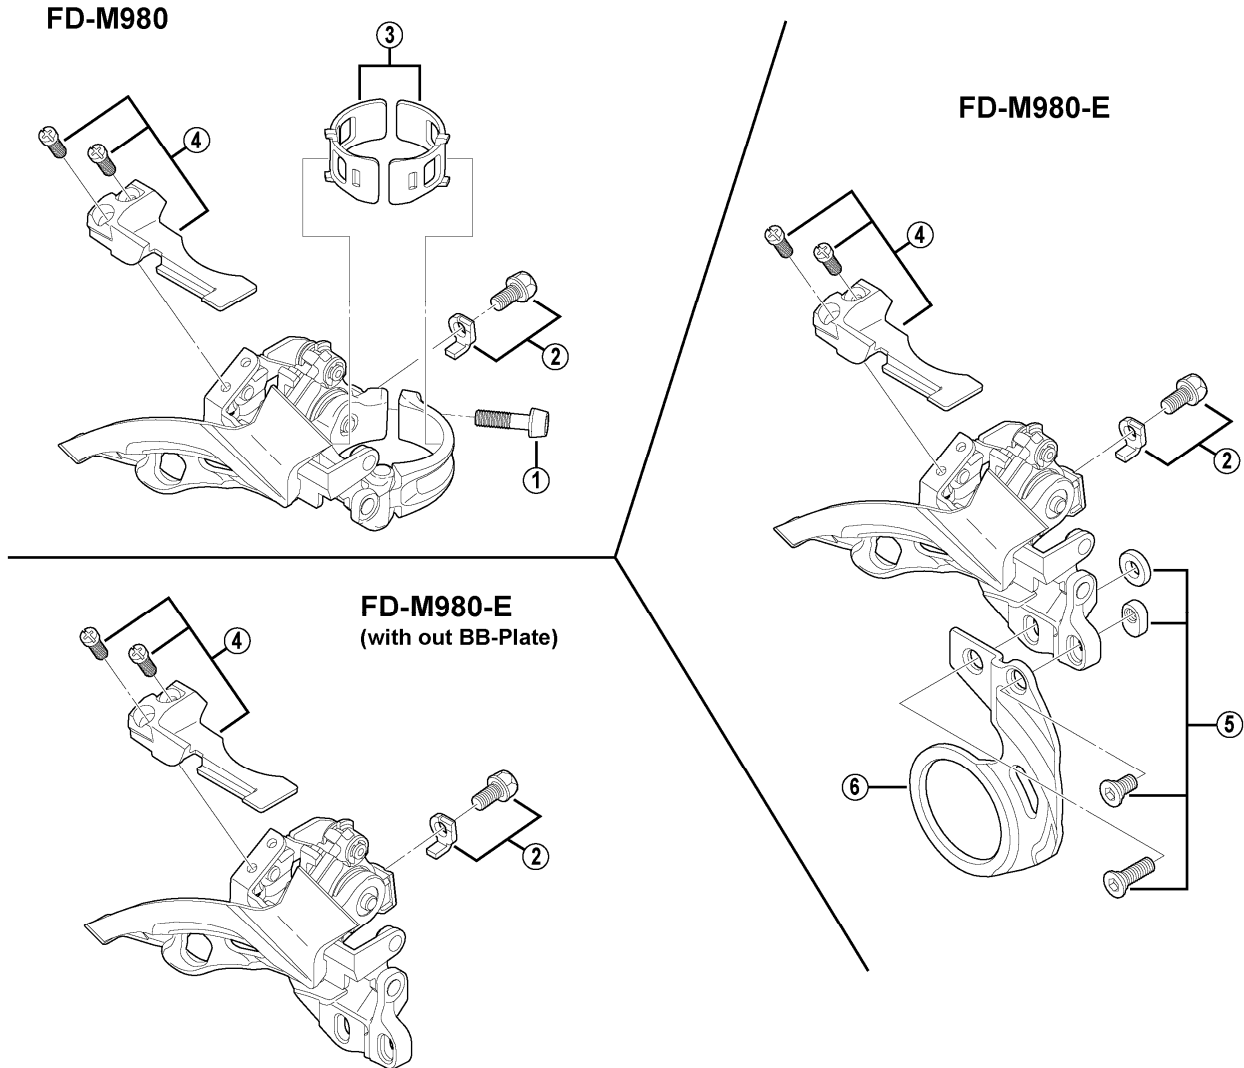

XTR Front Derailleur for Triple  
**FD-M980**  
**FD-M980-E** Bracket Type

FD-M970-E  
 FD-M770-10

ITEM NO.	SHIMANO CODE NO.	DESCRIPTION	INTERCHANGEABILITY		
1	Y5M407000	Clamp Bolt (M5 x 17)			
2	Y5M498010	Cable Fixing Plate & Bolt (M5 x 9)		A	
3	Y57Y98030	SM-AD17S Clamp Band Adapters for S-size / $\phi$ 28.6 mm (1-1/8")		A	
	Y57Y98040	SM-AD17M Clamp Band Adapters for M-size / $\phi$ 31.8 mm (1-1/4")		A	
4	Y5M498020	Stroke Adjust Screws (M4 x 8.5) & Plate			
5	Y5K498020	Bracket Fixing Bolt Unit	A		
6	Y5M550000	BB-Plate			

A: Same parts.  
 B: Parts are usable, but differ in materials, appearance, finish, size, etc.  
 Absence of mark indicates non-interchangeability.

Jun.-2010-3079  
 © Shimano Inc. A

Specifications are subject to change without notice.

**SHIMANO**