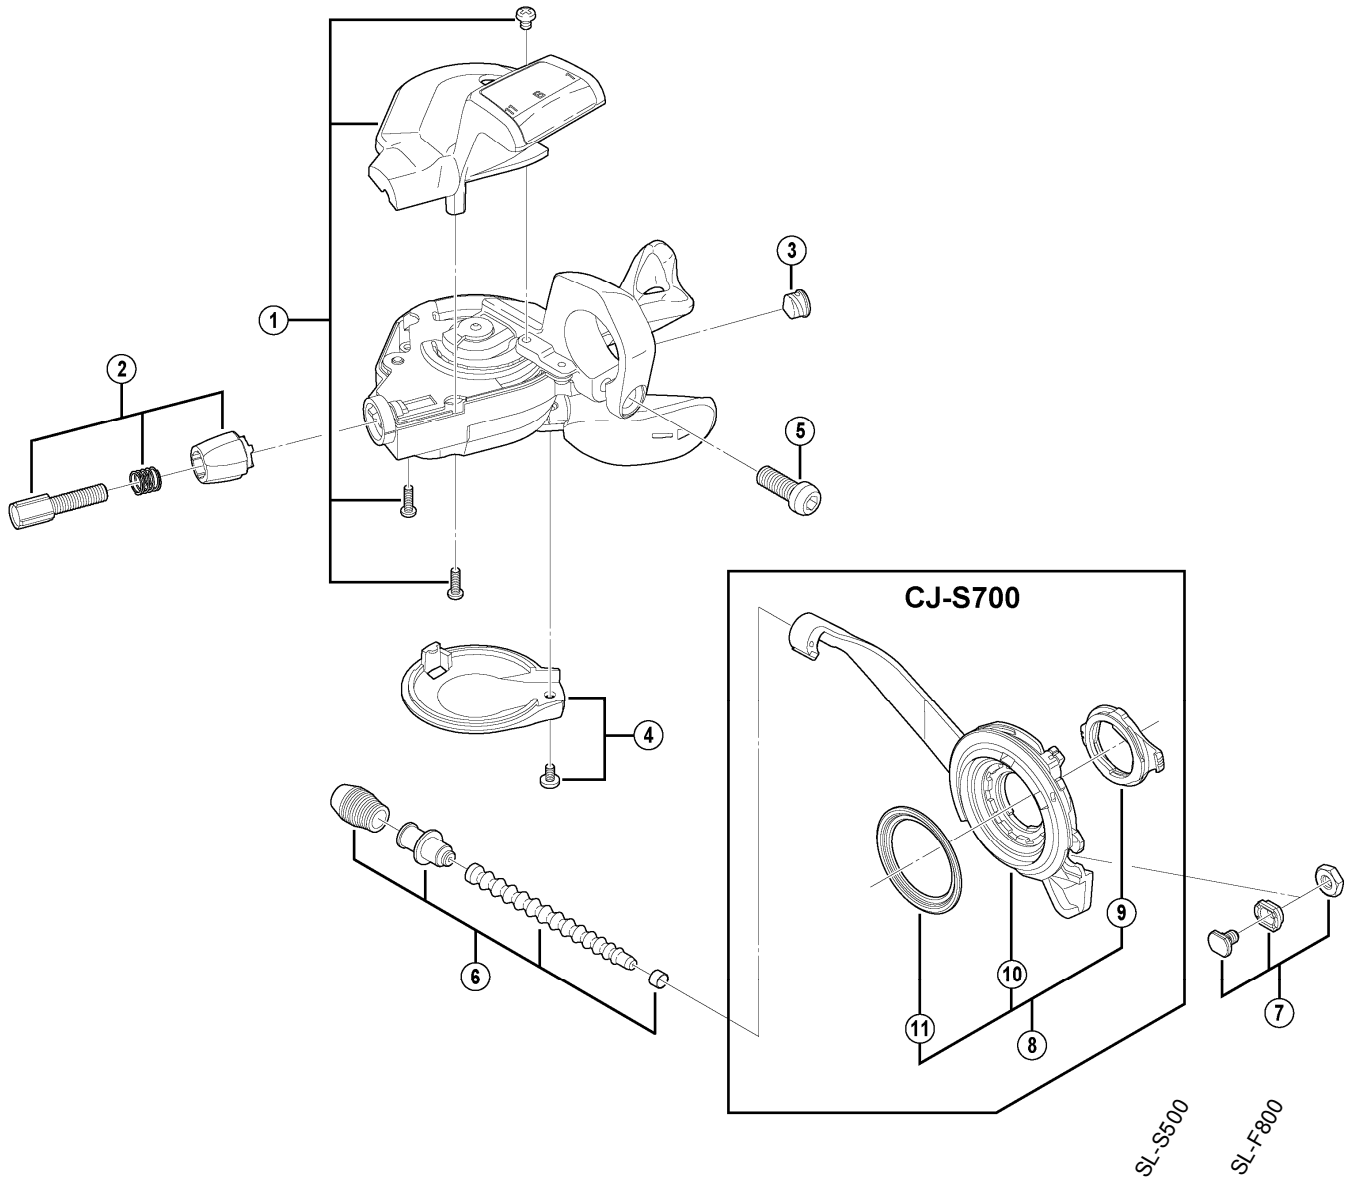

ALFINE Rapidfire Lever

SL-S700

Silver Version

Black Version

CJ-S700

Cassette Joint

ITEM NO.	SHIMANO CODE NO.	DESCRIPTION	INTERCHANGEABILITY		
1	Y6TV98010	Indicator Unit (Silver)			
	Y6TV98020	Indicator Unit (Black)			
2	Y61W98030	Cable Adjusting Bolt Unit	A		
3	Y6CD33000	Inner Hole Cap	A	A	
4	Y6TV98050	Main Lever Cover & Fixing Screw			
5	Y8U914000	Clamp Bolt (M6 x 14.8)			A
6	Y6TV98060	Outer Receiver Unit			
7	Y6TV98070	Inner Cable Fixing Bolt Unit			
8	Y72A98010	CJ-S700 Cassette Joint Unit			
9	Y33Z98020	Cassette Joint Fixing Ring			
10	Y72A98020	Cassette Joint			
11	Y74Y18000	Driver Cap			

A: Same parts.

B: Parts are usable, but differ in materials, appearance, finish, size, etc.

Absence of mark indicates non-interchangeability.

Jul.-2010-3093

© Shimano Inc. A