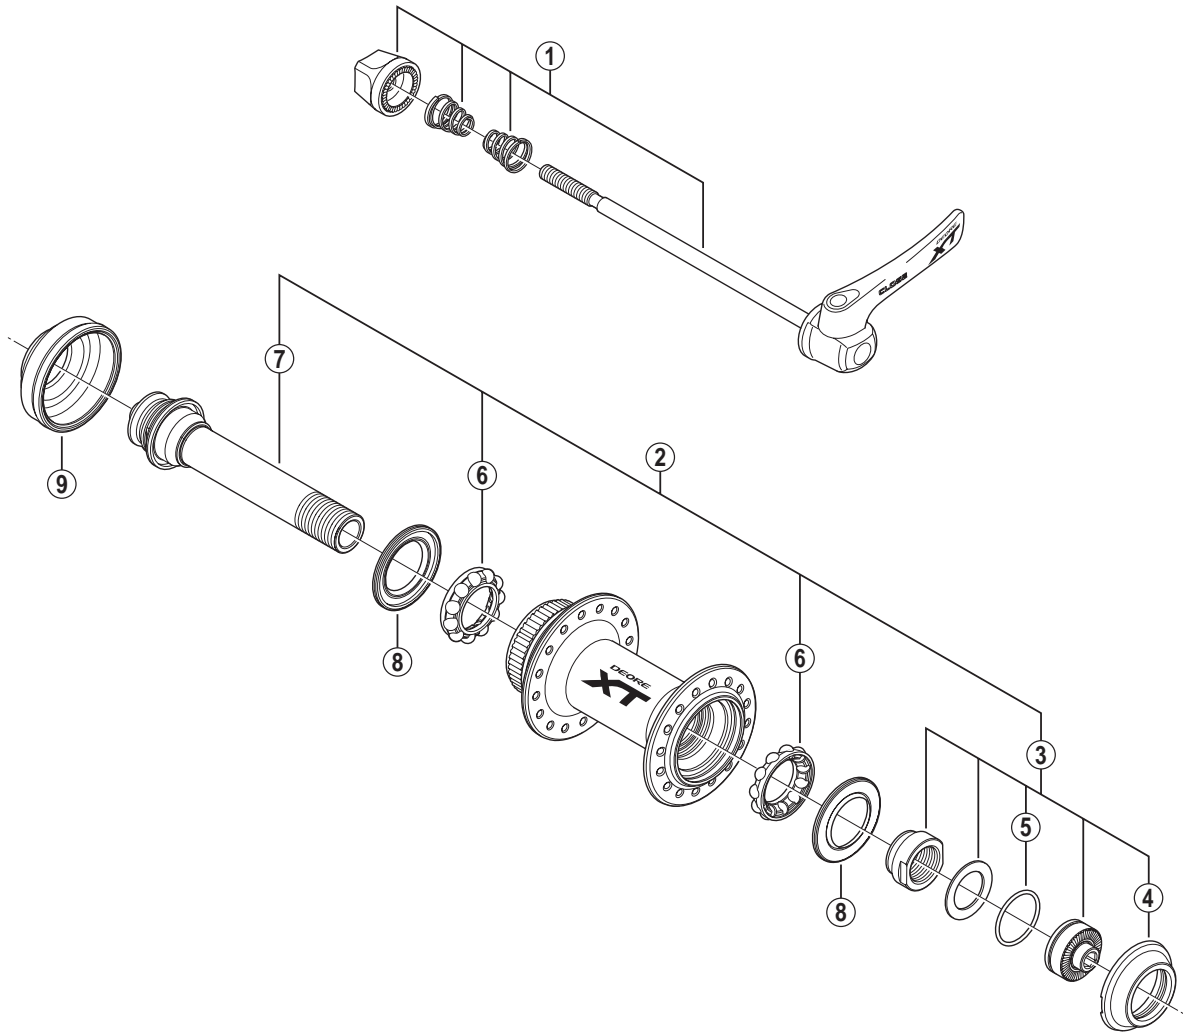

DEORE XT Front Hub (for Disc Brake)

HB-M785-S Silver Version

HB-M785-L Black Version

• Over Lock Nut Dimension: 100 mm (3-15/16")

ITEM NO.	SHIMANO CODE NO.	DESCRIPTION	INTERCHANGEABILITY	
			HB-M985	HB-M775
1	Y2UB98010	Complete Quick Release 133 mm (5-1/4")	B	B
2	Y2UB98020	Complete Hub Axle		B
3	Y26J98020	Lock Nut Unit		A
4	Y26J11000	Dust Cap		A
5	Y26J12000	O-Ring		A
6	Y26J98030	Ball Retainer (3/16")	B	A
7	Y2UB98030	Hub Axle Unit		B
8	Y26D10000	Seal Ring	A	A
9	Y25Y06000	Rotor Mount Cover		A

A: Same parts.

B: Parts are usable, but differ in materials, appearance, finish, size, etc.

Absence of mark indicates non-interchangeability.

Mar.-2011-3177

© Shimano Inc. I

Specifications are subject to change without notice.