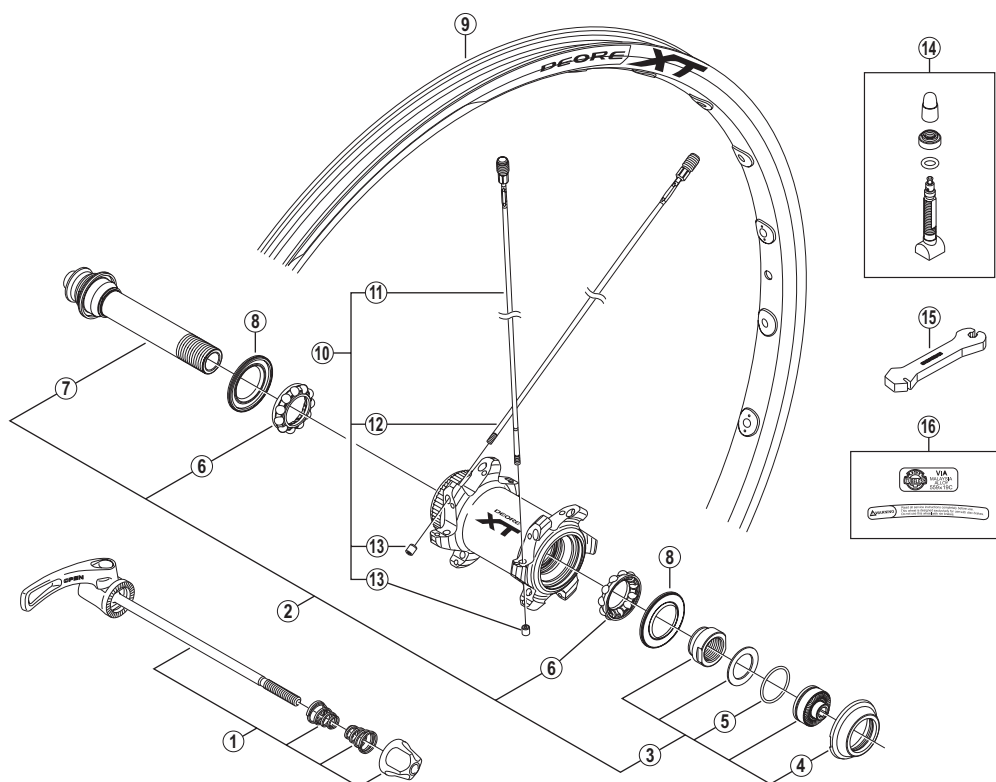

DEORE XT Front Wheel

WH-M785-F / F-275 / F-29

WH-M785-F

ITEM NO.	SHIMANO CODE NO.	DESCRIPTION	INTERCHANGEABILITY
1	Y2UB98010	Complete Quick Release 133 mm (5-1/4")	B
2	Y2UB98020	Complete Hub Axle	
3	Y26J98020	Lock Nut Unit	
4	Y26J11000	Dust Cap	
5	Y26J12000	O-Ring	
6	Y26J98030	Ball Retainer (3/16")	
7	Y2UB98030	Hub Axle Unit	
8	Y26D10000	Seal Ring	A
* 9	EWHRIM2UDBC	Rim for WH-M785-F (24H)	
	EWHRIM3VDBC	Rim for WH-M785-F-275 (24H)	
	EWHRIM3ADBC	Rim for WH-M785-F-29 (24H)	
* 10	EWHSPOKE2UA1	Spoke Unit for WH-M785-F {Spoke (270 mm x 12 pcs. & 272 mm x 12 pcs.) / Spoke Plug (24 pcs.) / Washer (24 pcs.) / Hub Nut (24 pcs.)}	
	EWHSPOKE2EA1	Spoke Unit for WH-M785-F-275 {Spoke (282 mm x 12 pcs. & 284 mm x 12 pcs.) / Spoke Plug (24 pcs.) / Washer (24 pcs.) / Hub Nut (24 pcs.)}	
	EWHSPOKE2XA1	Spoke Unit for WH-M785-F-29 {Spoke (299 mm x 12 pcs. & 300 mm x 12 pcs.) / Spoke Plug (24 pcs.) / Washer (24 pcs.) / Hub Nut (24 pcs.)}	
* 11	Y4S198030	Right Hand Spoke (272 mm) w/Plug & Washer for WH-M785-F	
	Y43L98010	Right Hand Spoke (284 mm) w/Plug & Washer for WH-M785-F-275	
	Y4RD98010	Right Hand Spoke (300 mm) w/Plug & Washer for WH-M785-F-29	
* 12	Y4S198040	Left Hand Spoke (270 mm) w/Plug & Washer for WH-M785-F	
	Y43L98020	Left Hand Spoke (282 mm) w/Plug & Washer for WH-M785-F-275	
	Y4RD98020	Left Hand Spoke (299 mm) w/Plug & Washer for WH-M785-F-29	
13	Y4G308100	Hub Nut	A
14	Y4G398030	Valve Unit	A
15	Y4DA09000	Spoke Plug Wrench	A
* 16	Y4S198050	Rim Sticker Unit for WH-M785-F	
	Y43L98030	Rim Sticker Unit for WH-M785-F-275	
	Y4RD98030	Rim Sticker Unit for WH-M785-F-29	

A: Same parts.

B: Parts are usable, but differ in materials, appearance, finish, size, etc.

Absence of mark indicates non-interchangeability.

Sep.-2013-3186B

© Shimano Inc. I

Specifications are subject to change without notice.